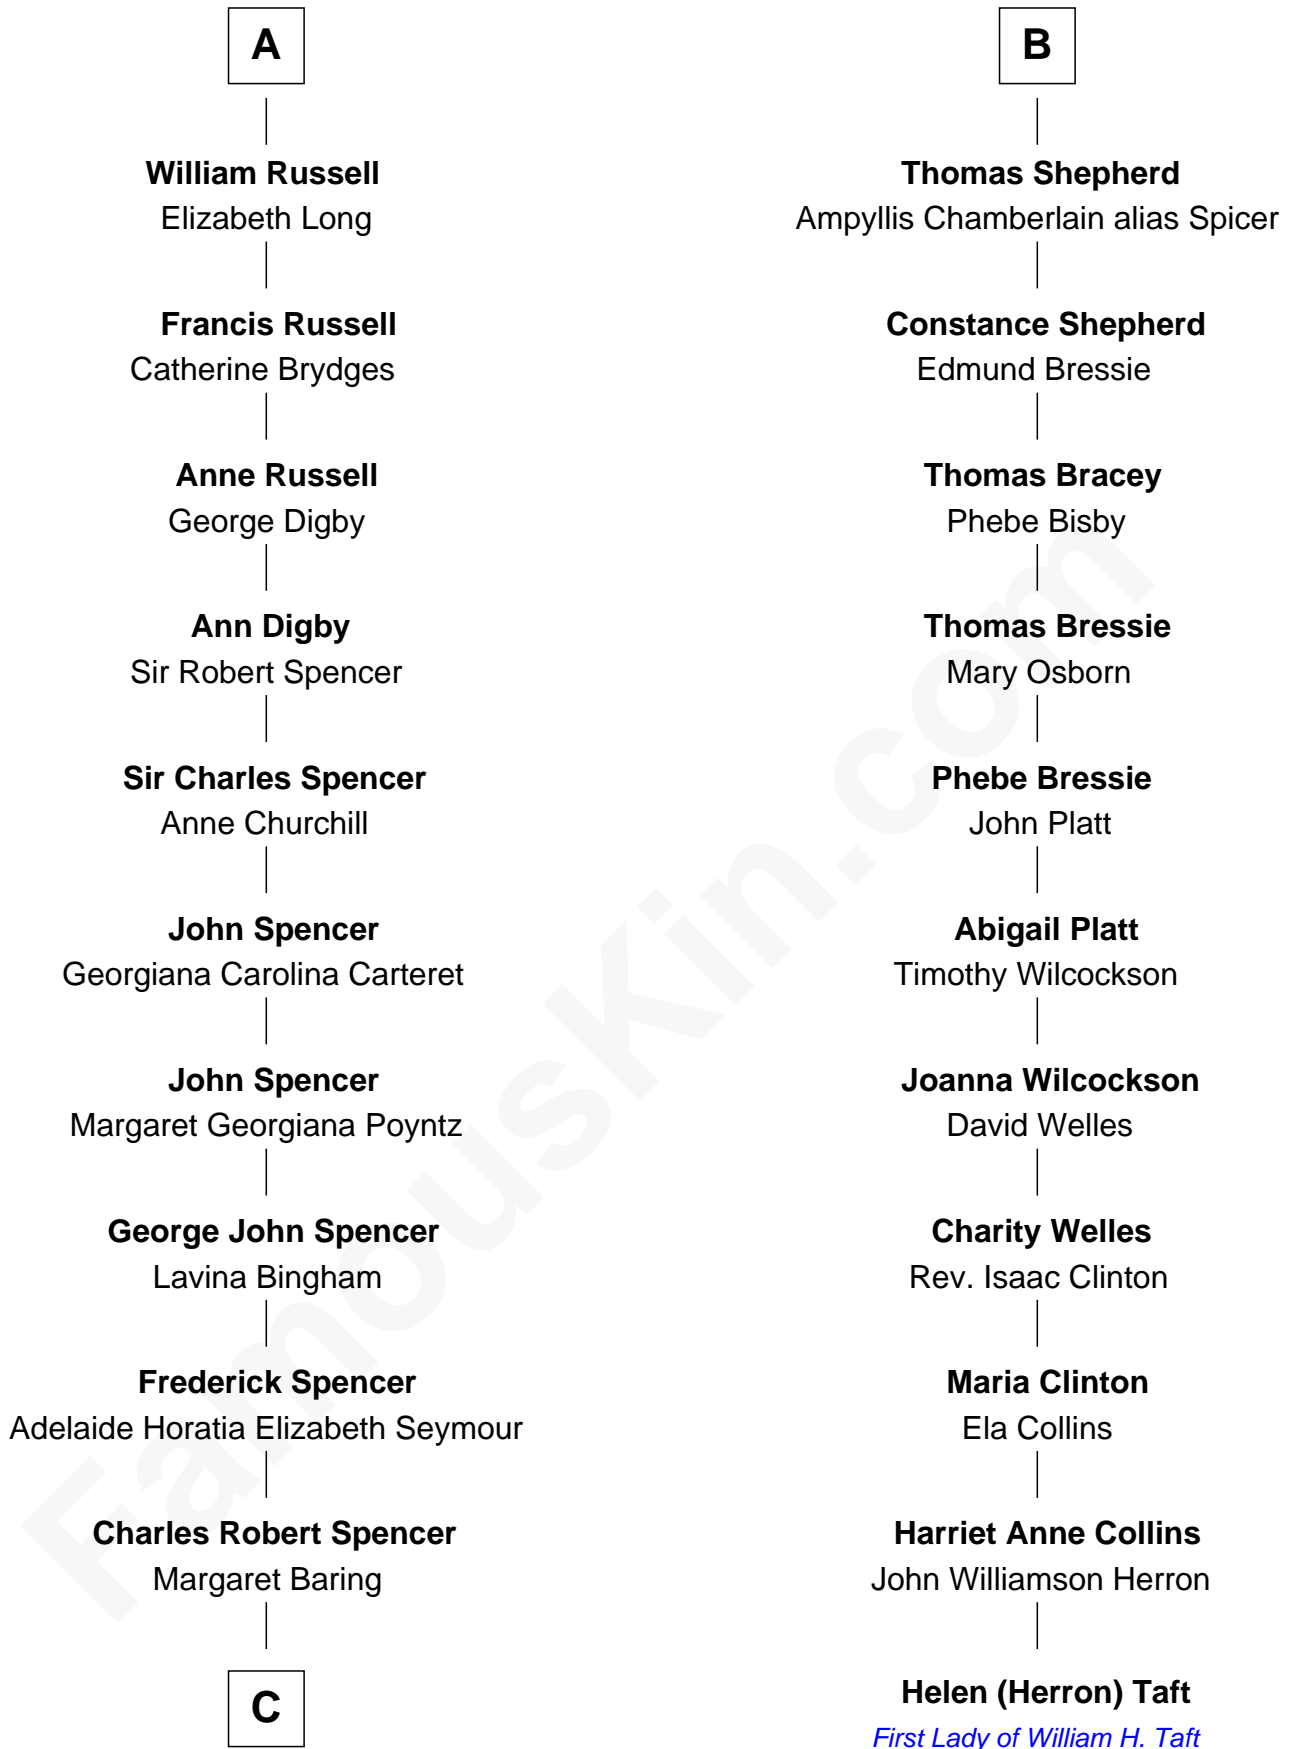

FamousKin.com
Relationship Chart of
Princess Diana
Princess of Wales

17th cousin 2 times removed of

Helen (Herron) Taft
First Lady of President William H. Taft

Sir John Howard
 Alice de Bois

C

—
Albert Edward John Spencer
Cynthia Elinor Beatrix Hamilton

—
Edward John Spencer
Frances Ruth Burke Roche

—
Princess Diana
Princess of Wales

FamousKin.com