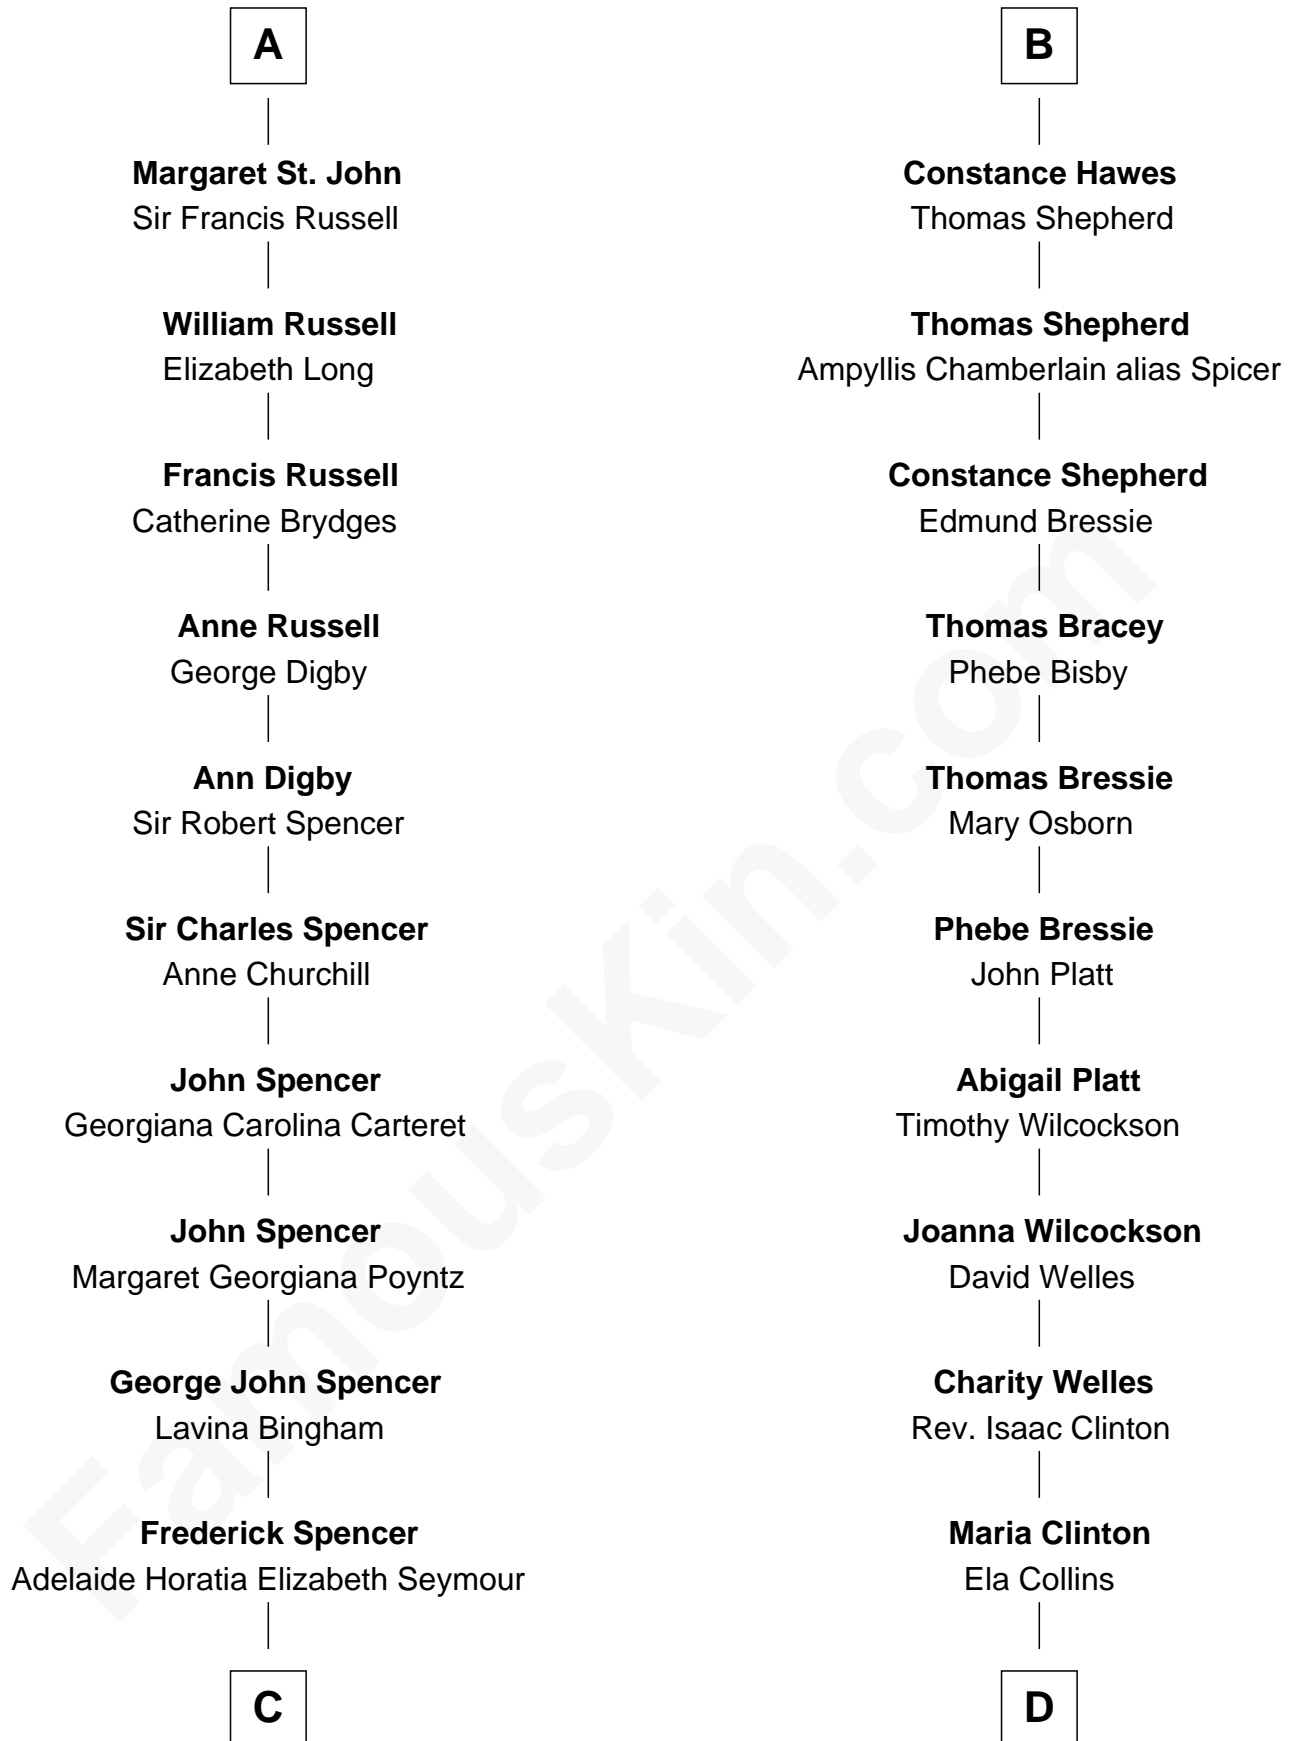

**FamousKin.com**  
**Relationship Chart of**  
**Princess Diana**  
*Princess of Wales*

18th cousin 2 times removed of

**Helen (Herron) Taft**  
*First Lady of President William H. Taft*

**Sir John Howard**  
 Joan of Cornwall

FamousKin.com