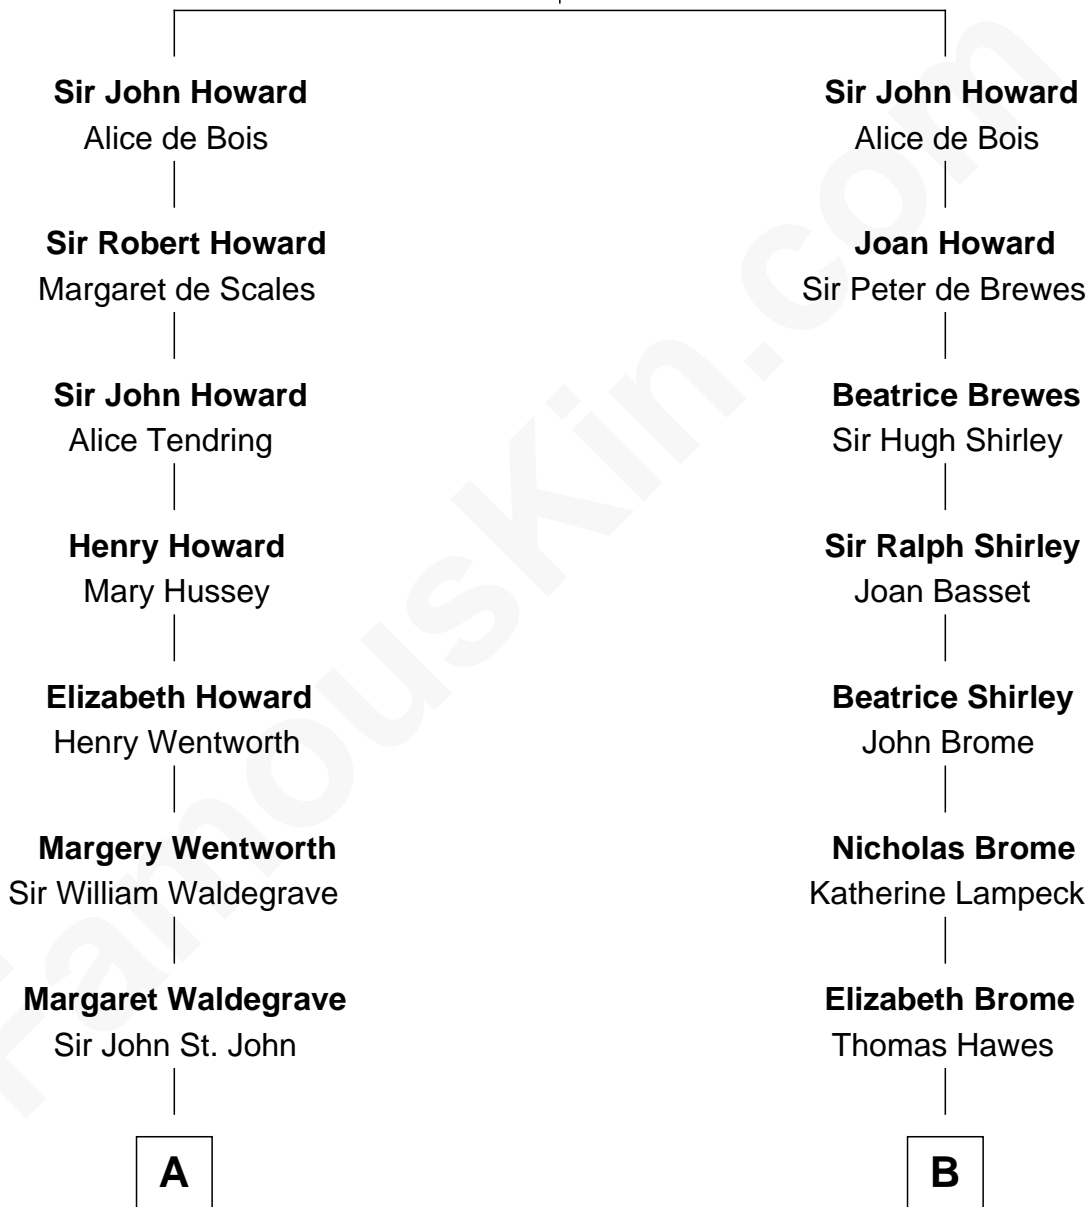

**FamousKin.com**  
**Relationship Chart of**  
**Princess Diana**  
*Princess of Wales*

18th cousin 2 times removed of

**Helen (Herron) Taft**  
*First Lady of President William H. Taft*

**Sir John Howard**  
 Joan of Cornwall

FamousKin.com