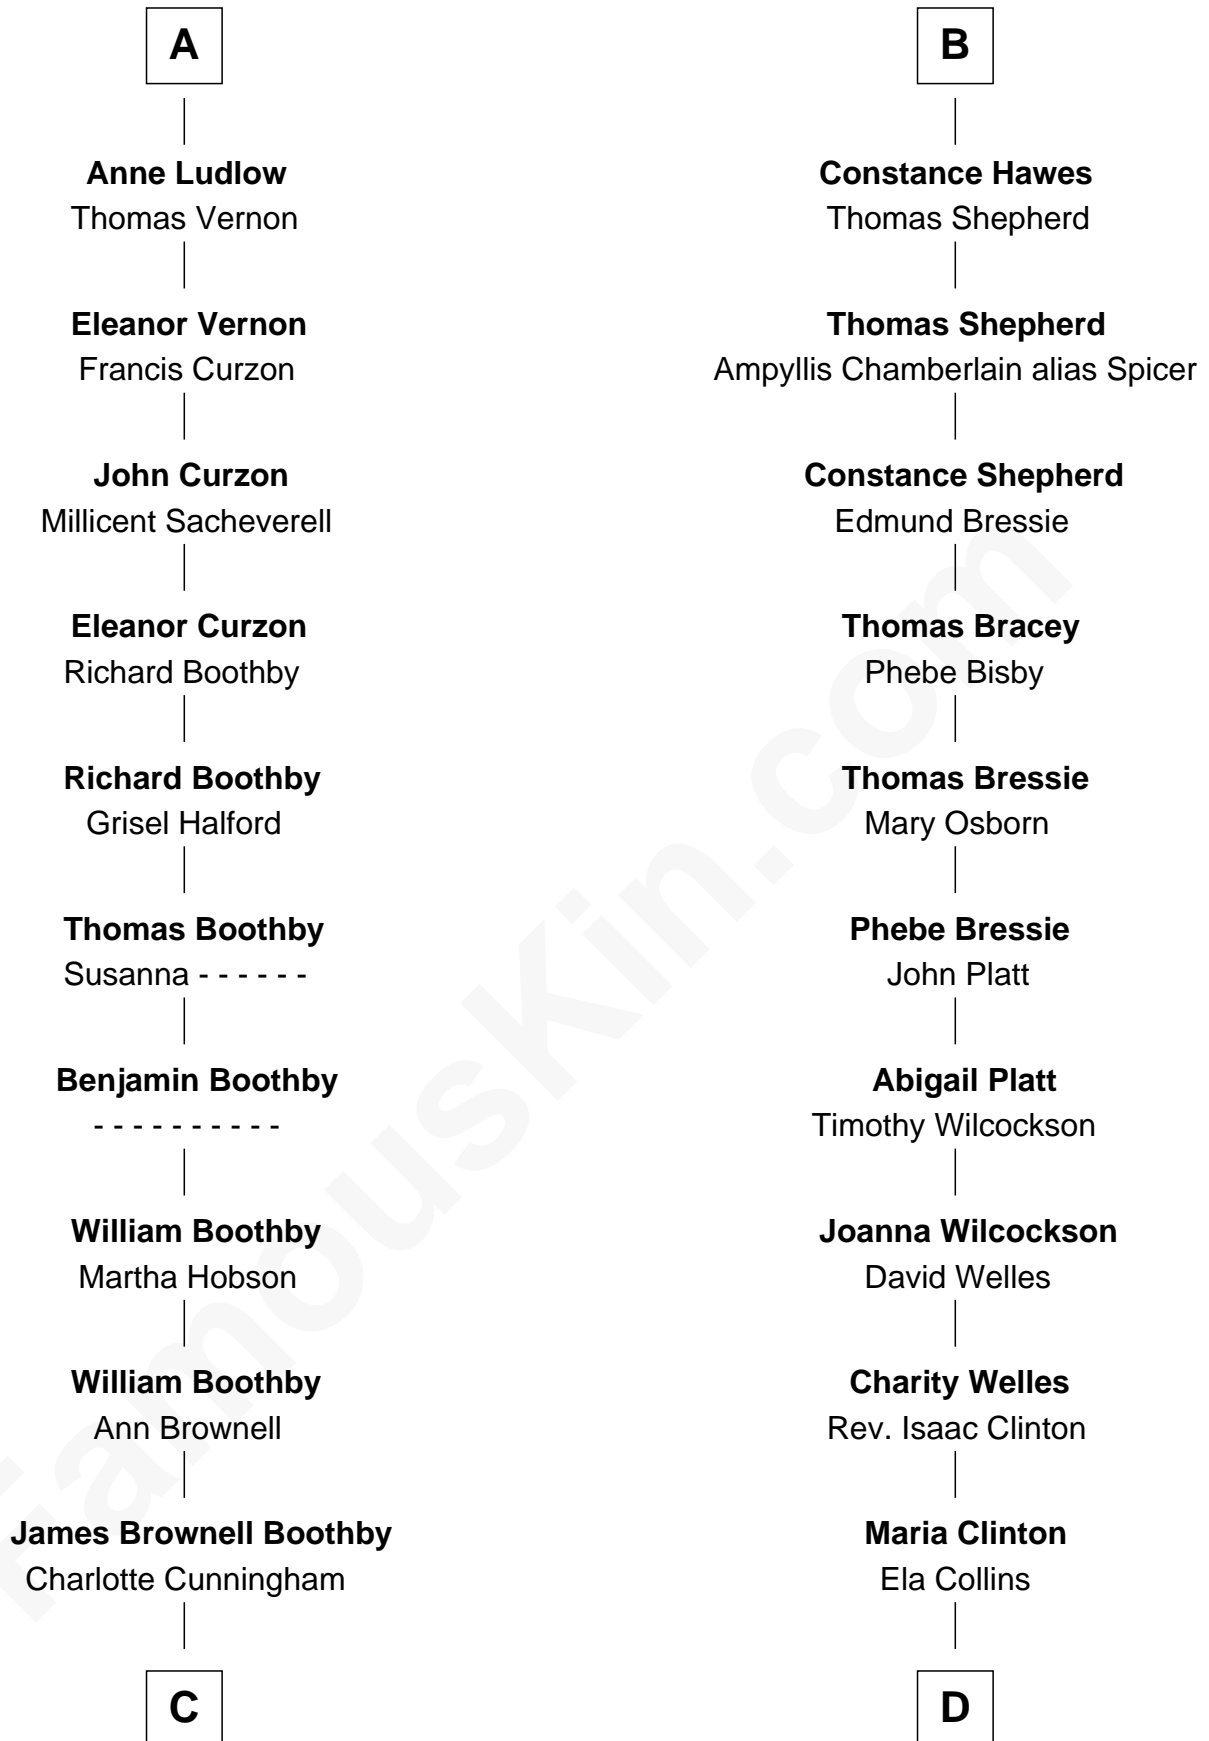

FamousKin.com
Relationship Chart of
Princess Diana
Princess of Wales

18th cousin 3 times removed of
Helen (Herron) Taft
First Lady of President William H. Taft

FamousKin.com