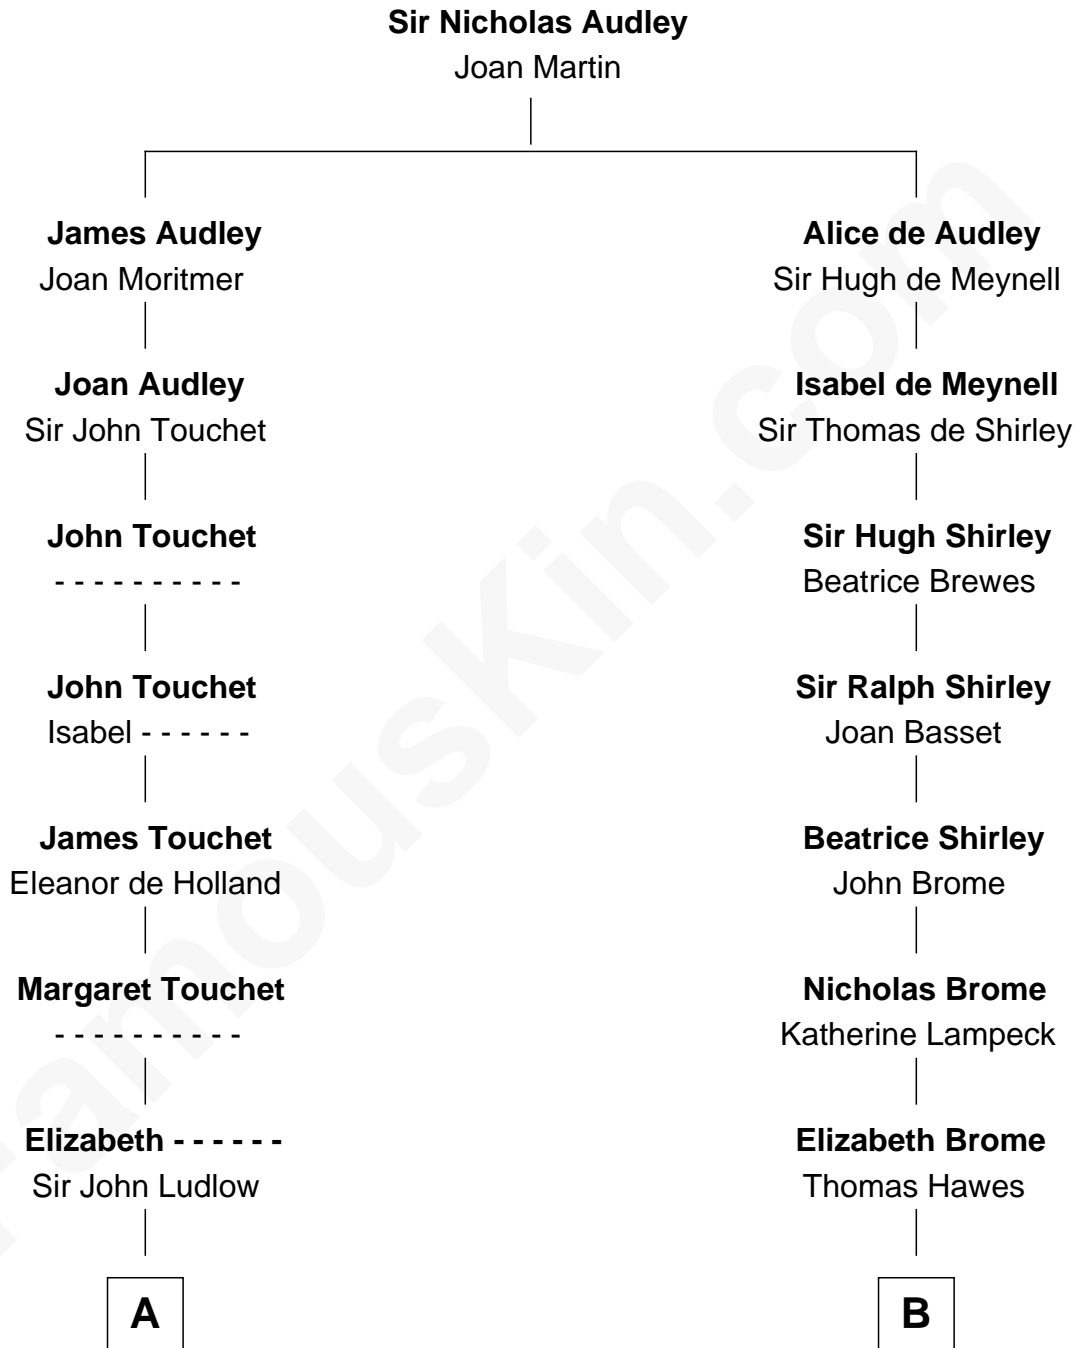

FamousKin.com
Relationship Chart of
Princess Diana
Princess of Wales

18th cousin 3 times removed of
Helen (Herron) Taft
First Lady of President William H. Taft

FamousKin.com