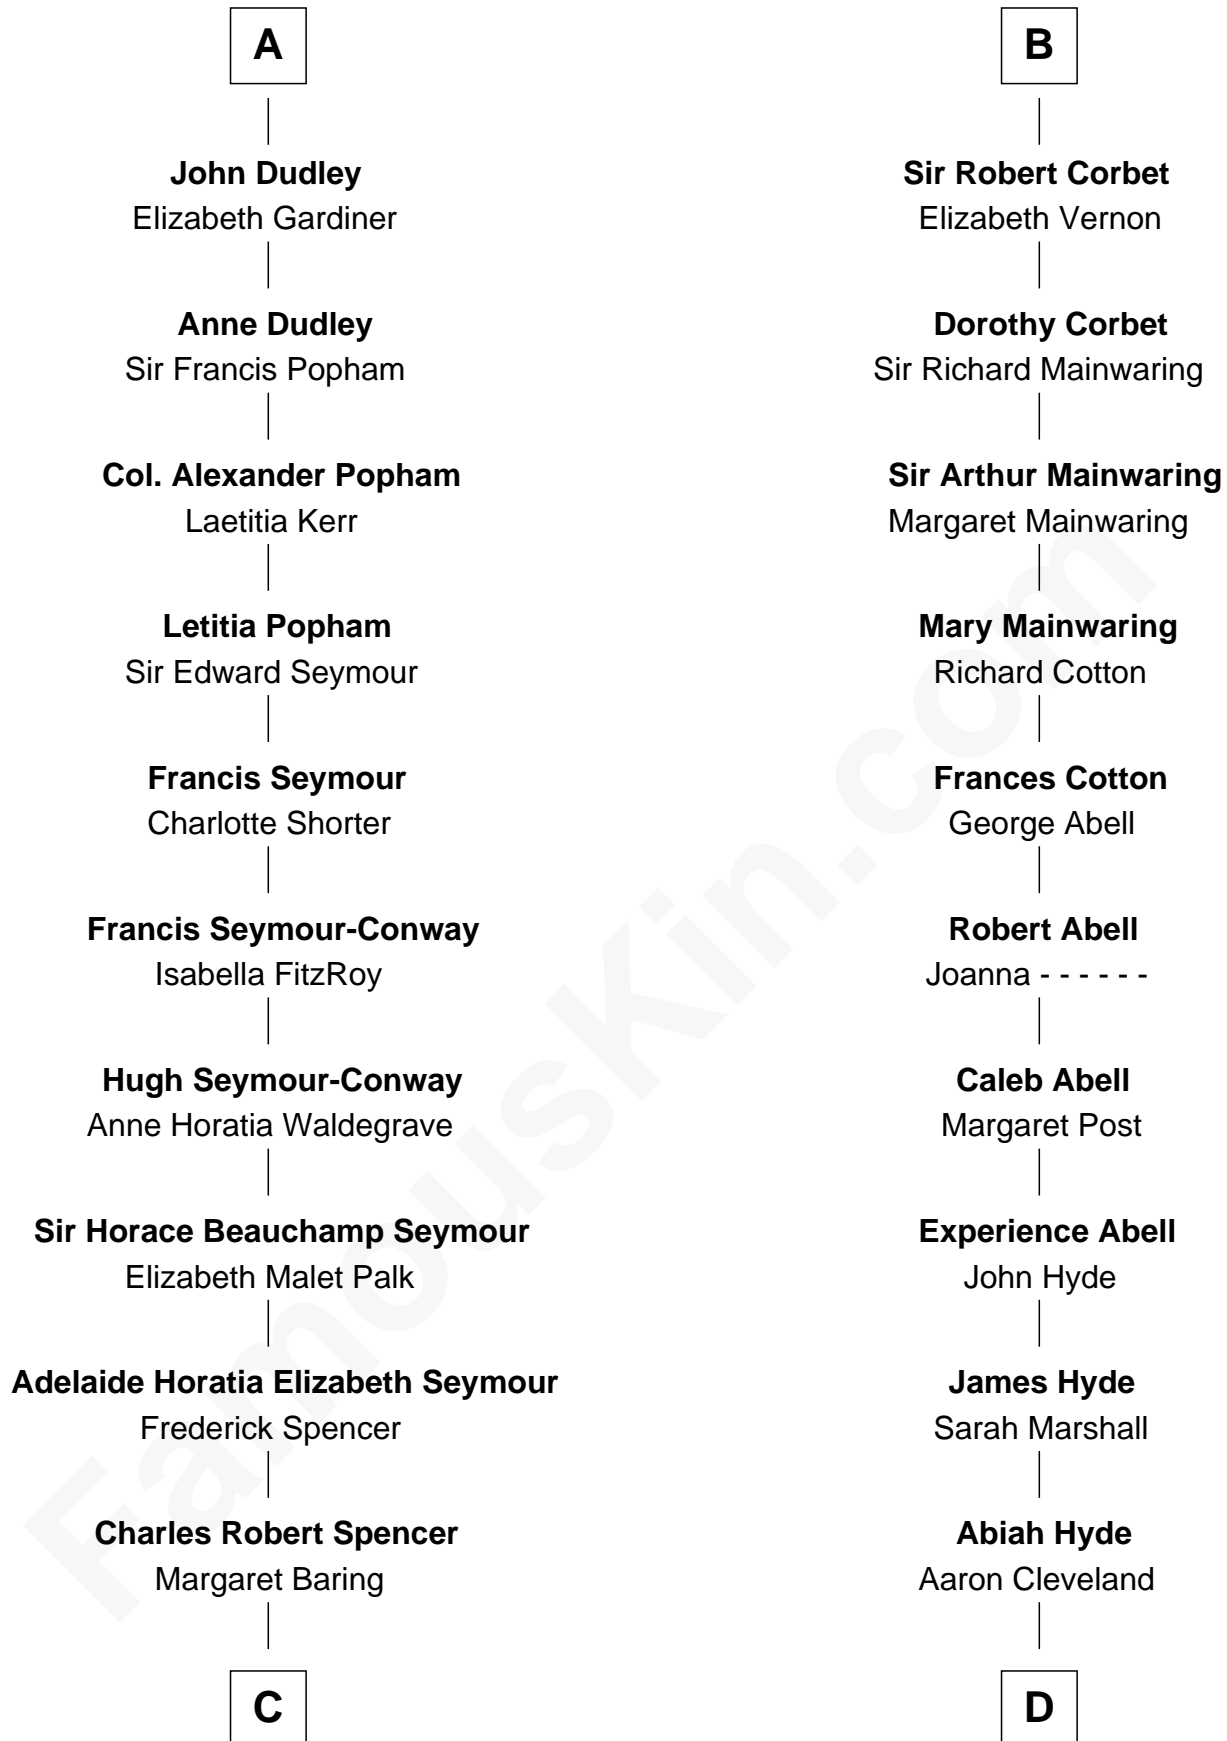

FamousKin.com Relationship Chart of

Princess Diana

Princess of Wales

19th cousin of

Grover Cleveland

22nd and 24th U.S. President

FamousKin.com