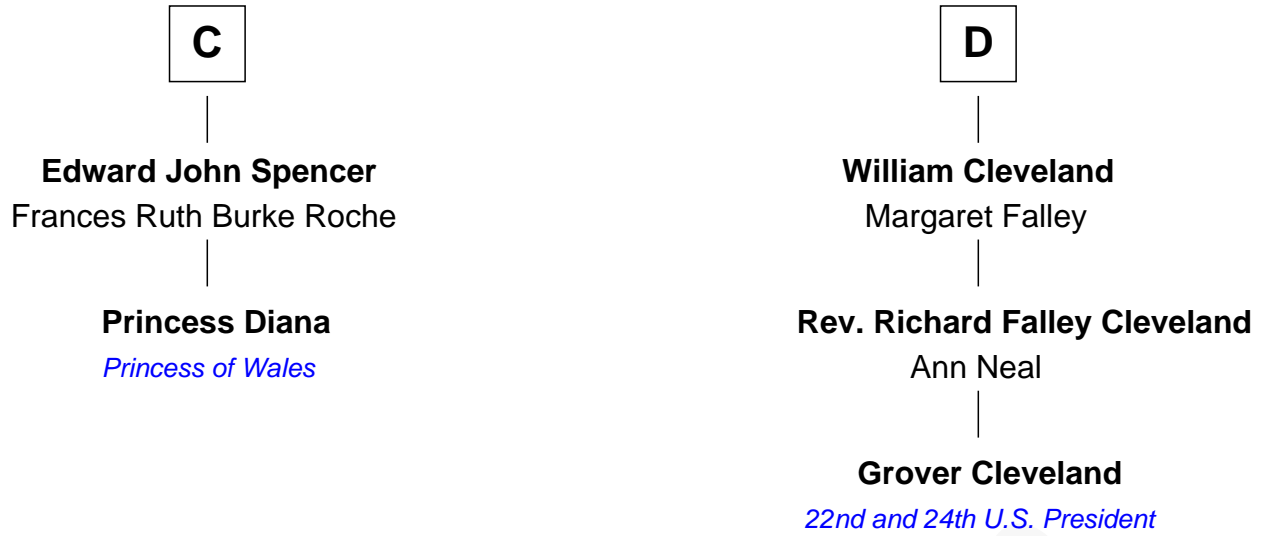

FamousKin.com Relationship Chart of

Princess Diana

Princess of Wales

18th cousin 1 time removed of

Grover Cleveland

22nd and 24th U.S. President

Sir Henry de Grey

Elizabeth Talbot

Margaret de Grey

Sir John Darcy

John Darcy

Joan de Greystoke

Joan Darcy

John Beaumont

George Beaumont

Joan Pauncefoot

Blanche de la Vache

Alice Grey

Sir William Burley

Elizabeth Burley

Sir John Hopton

Sir Walter Hopton

Joan Mortimer

Sir Thomas Hopton

Eleanor Lucy

Elizabeth Hopton

Sir Roger Corbet

Sir Richard Corbet

Elizabeth Devereux

B

FamousKin.com