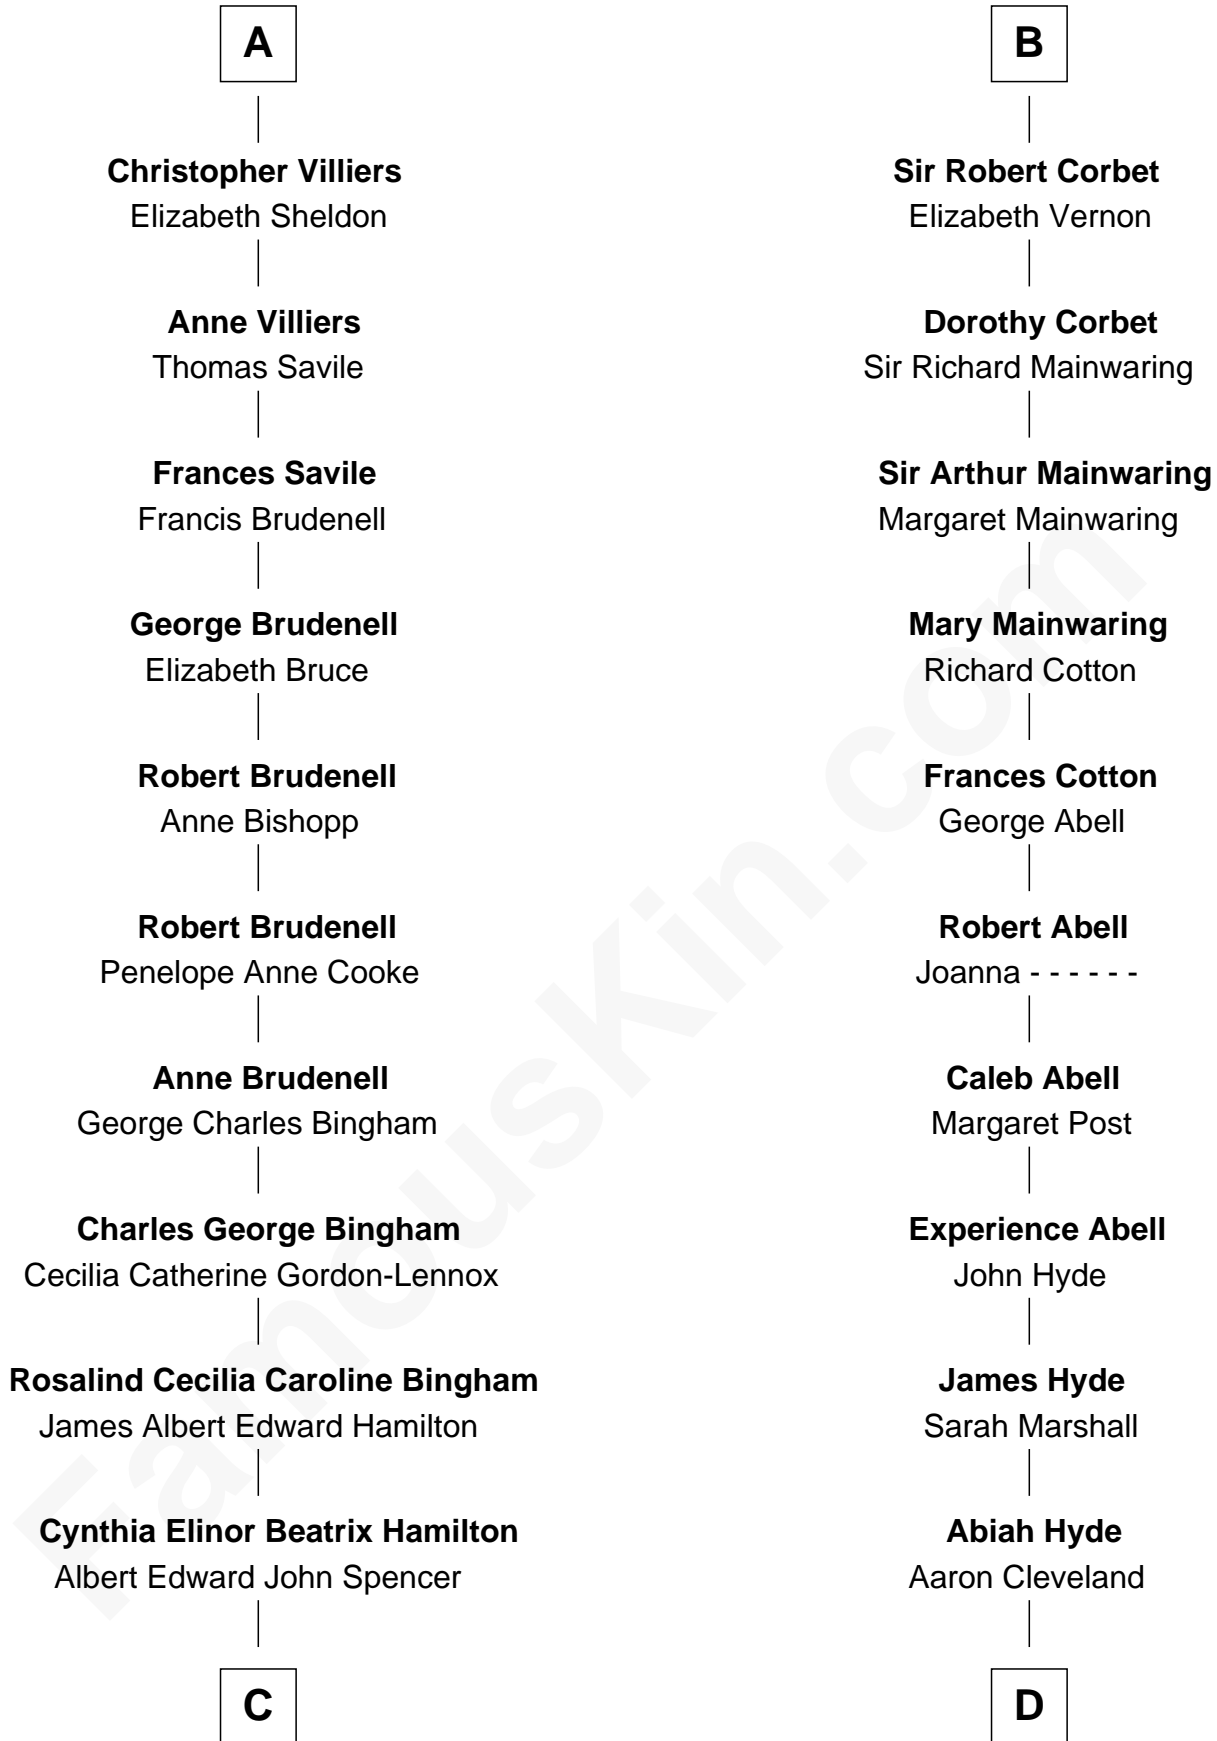

FamousKin.com Relationship Chart of

Princess Diana

Princess of Wales

18th cousin 1 time removed of

Grover Cleveland

22nd and 24th U.S. President

Sir Henry de Grey

Elizabeth Talbot

Margaret de Grey

Sir John Darcy

John Darcy

Joan de Greystoke

Joan Darcy

John Beaumont

George Beaumont

Joan Pauncefoot

William Beaumont

Mary Bassett

Anthony Beaumont

Anne Armstrong

Mary Beaumont

Sir George Villiers

A

Richard Grey

Eleanor Lucy

Elizabeth Hopton

Sir Roger Corbet

Sir Richard Corbet

Elizabeth Devereux

B

FamousKin.com