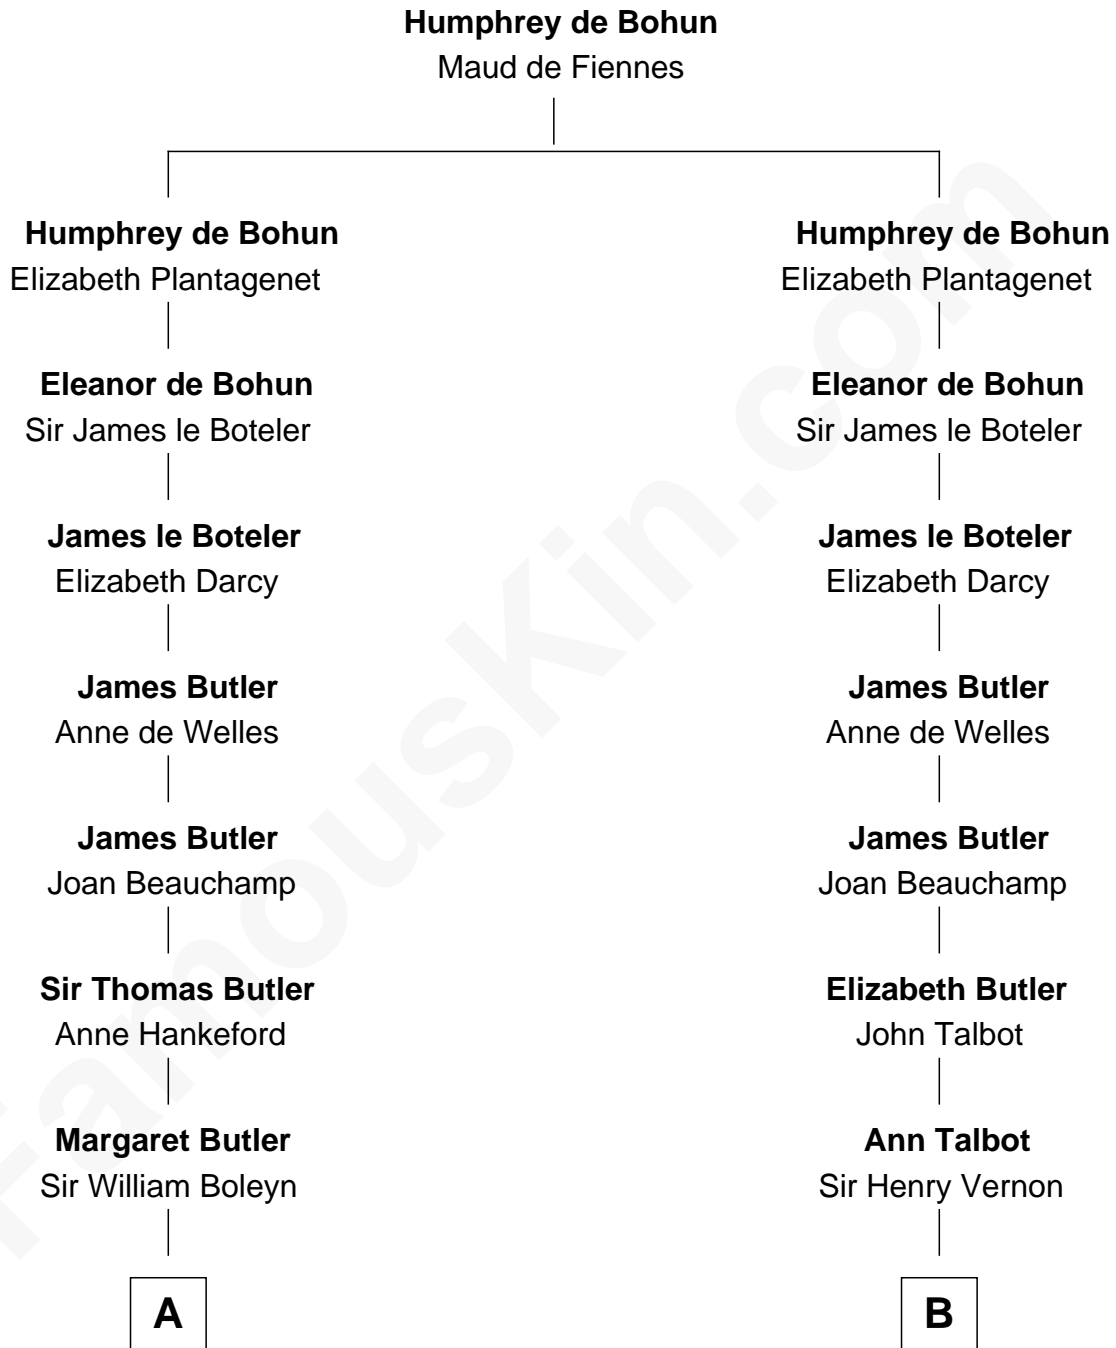

FamousKin.com
Relationship Chart of
Princess Diana
Princess of Wales

19th cousin 2 times removed of
Grover Cleveland
22nd and 24th U.S. President

C

Frederick Spencer

Adelaide Horatia Elizabeth Seymour

Charles Robert Spencer

Margaret Baring

Albert Edward John Spencer

Cynthia Elinor Beatrix Hamilton

Edward John Spencer

Frances Ruth Burke Roche

Princess Diana

Princess of Wales

D