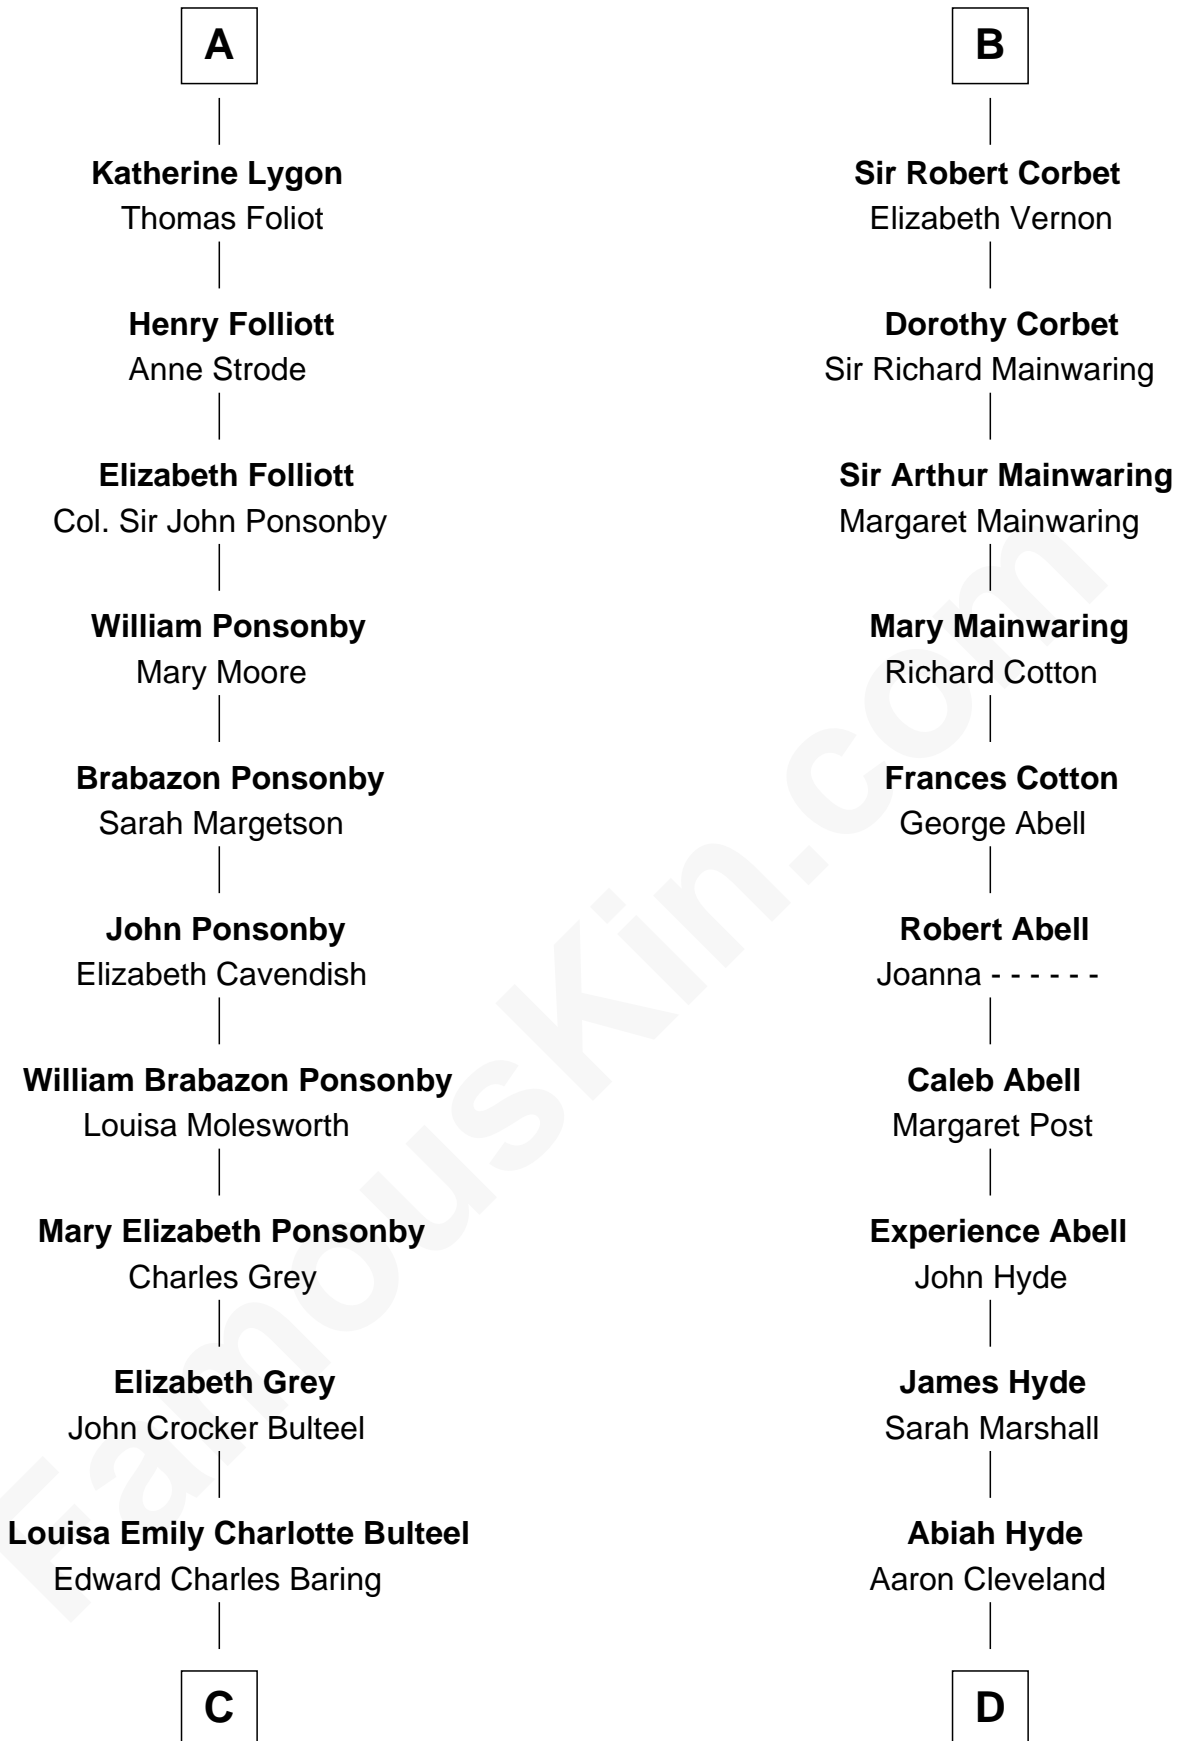

FamousKin.com

Relationship Chart of

Princess Diana

Princess of Wales

19th cousin 1 time removed of

Grover Cleveland

22nd and 24th U.S. President

FamousKin.com