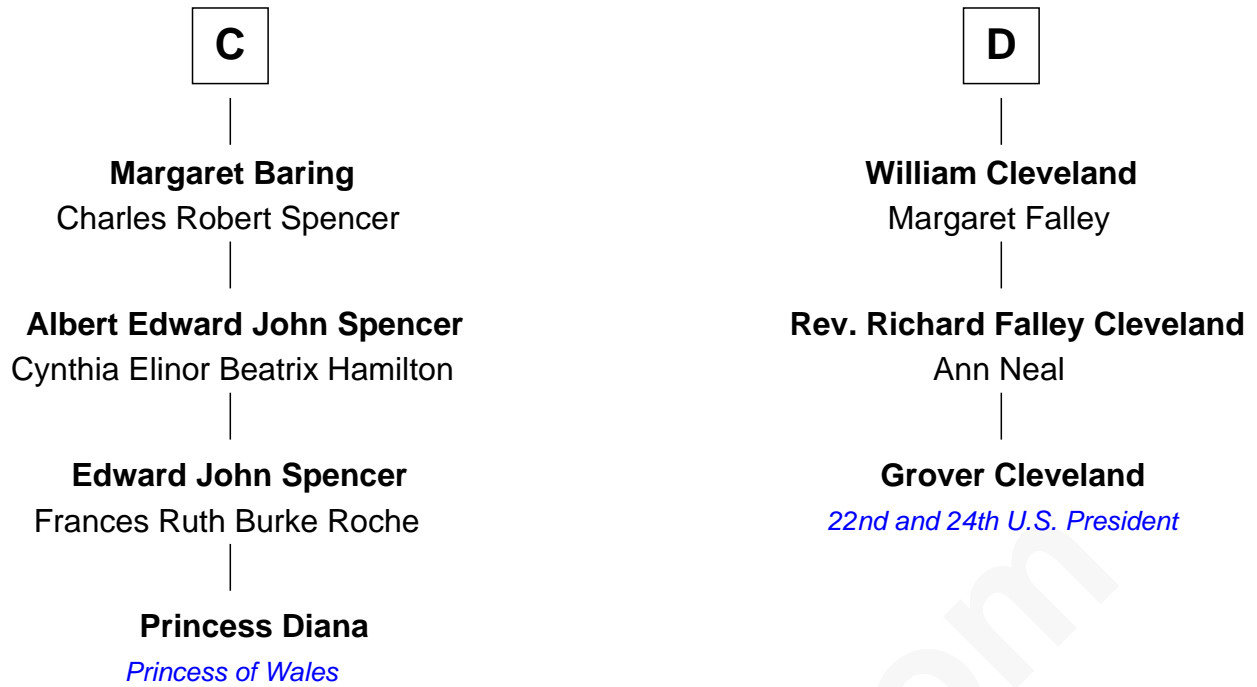

FamousKin.com

Relationship Chart of

Princess Diana

Princess of Wales

19th cousin 1 time removed of

Grover Cleveland

22nd and 24th U.S. President

FamousKin.com