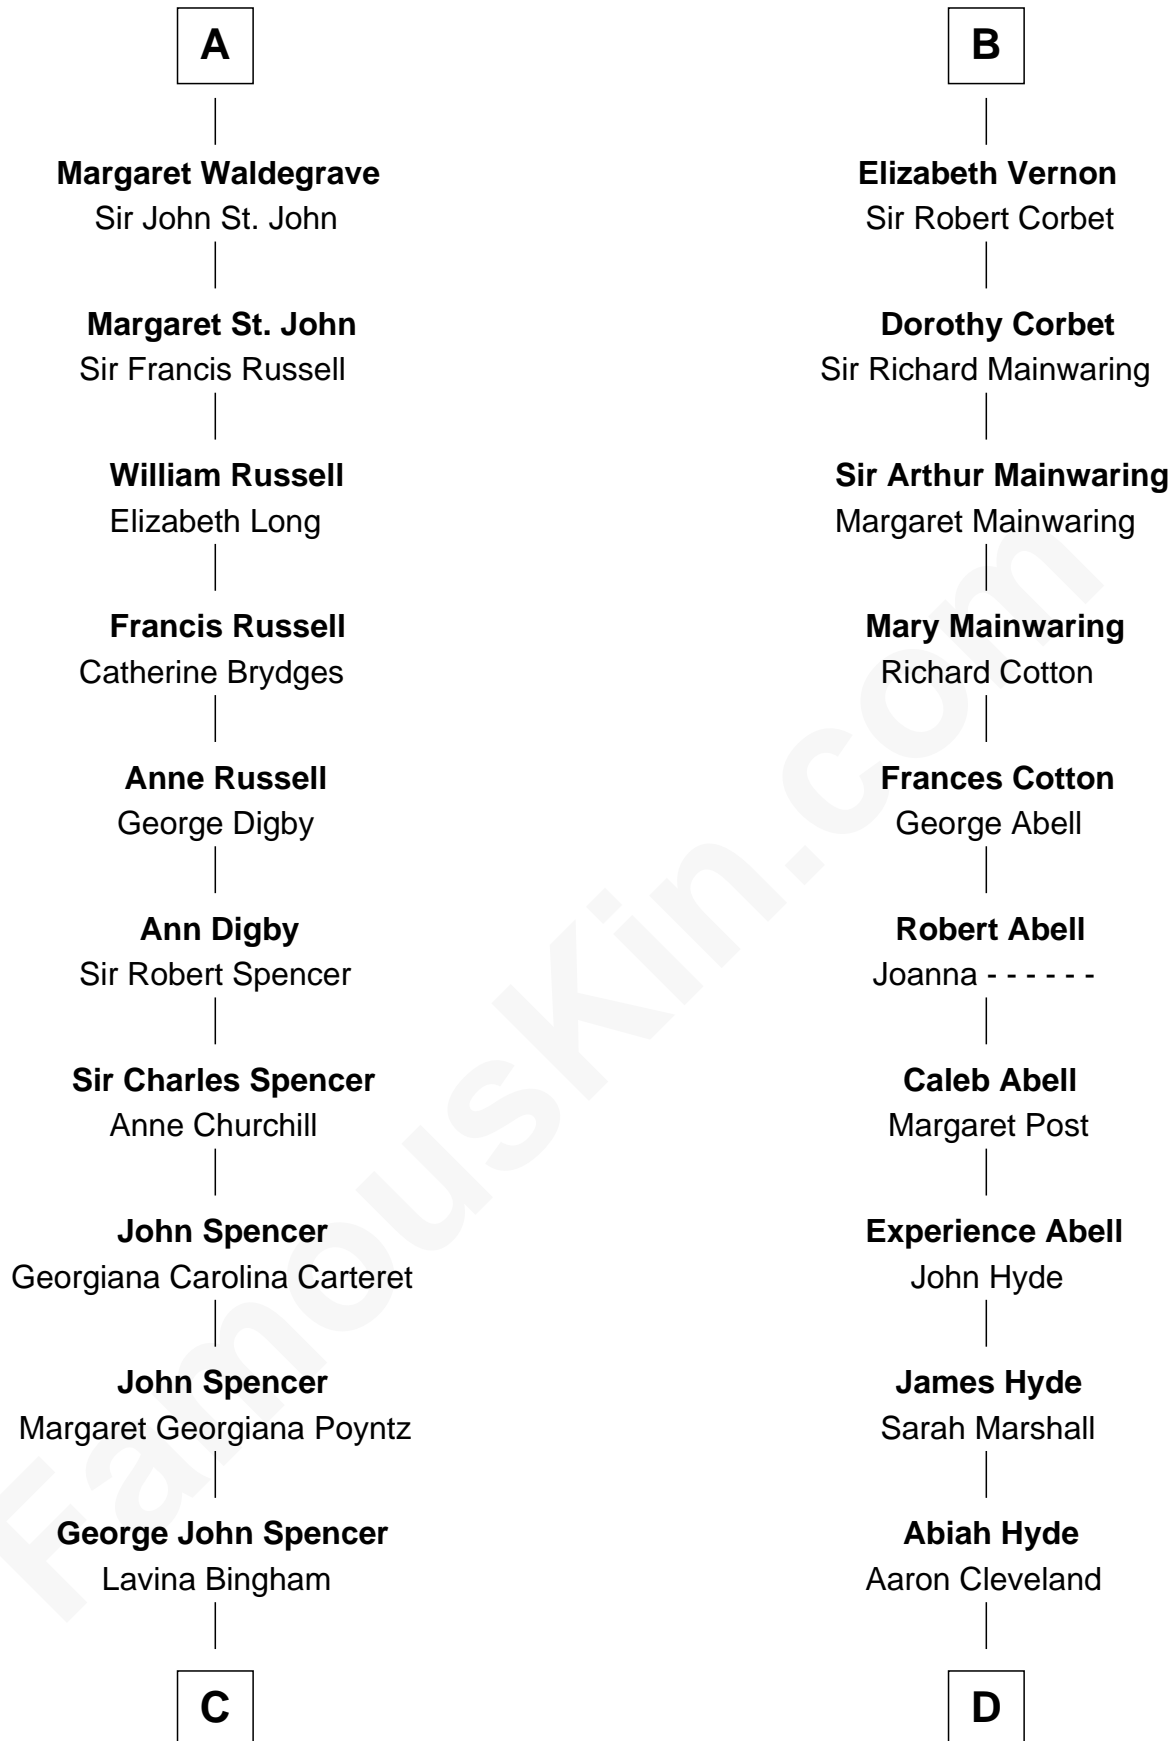

**FamousKin.com**  
**Relationship Chart of**  
**Princess Diana**  
*Princess of Wales*

**19th cousin 2 times removed of**  
**Grover Cleveland**  
*22nd and 24th U.S. President*

**C**

**Frederick Spencer**

Adelaide Horatia Elizabeth Seymour

**Charles Robert Spencer**

Margaret Baring

**Albert Edward John Spencer**

Cynthia Elinor Beatrix Hamilton

**Edward John Spencer**

Frances Ruth Burke Roche

**Princess Diana**

*Princess of Wales*

**D**

**William Cleveland**

Margaret Falley

**Rev. Richard Falley Cleveland**

Ann Neal

**Grover Cleveland**

*22nd and 24th U.S. President*