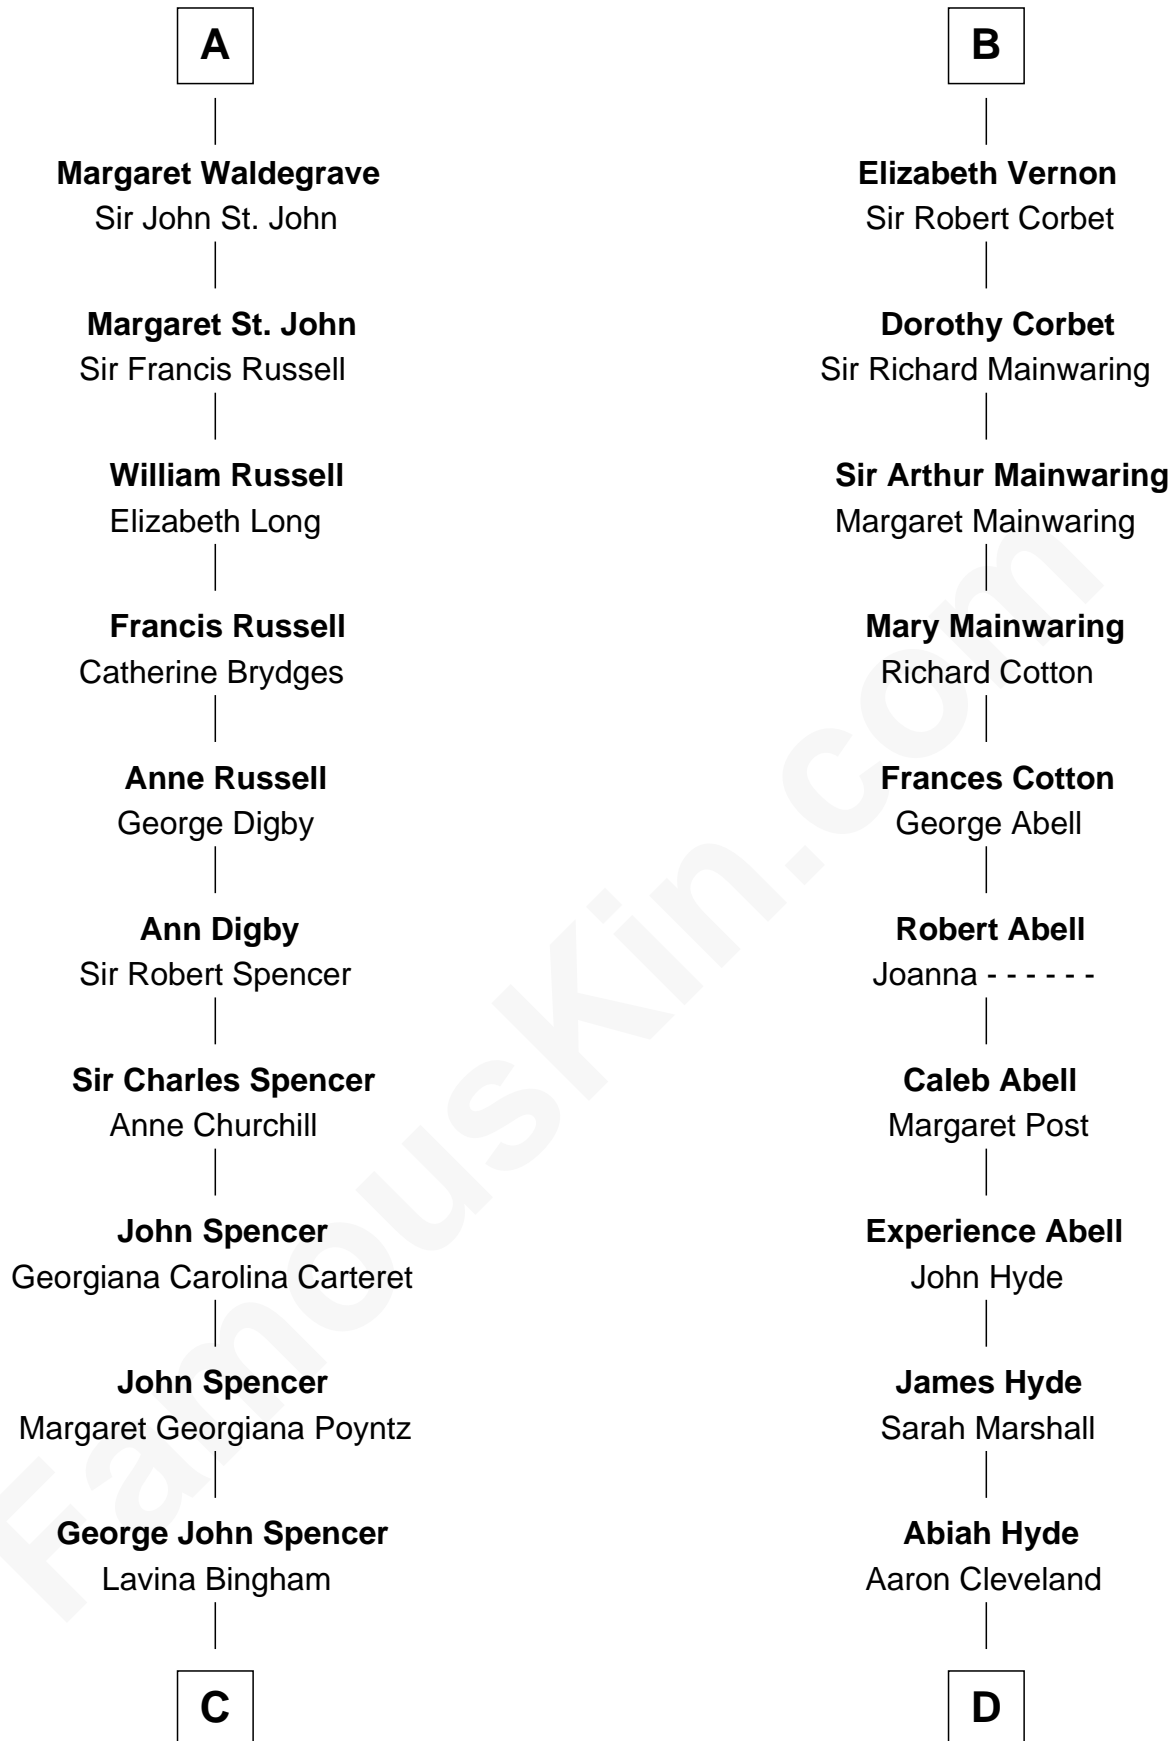

FamousKin.com
Relationship Chart of
Princess Diana
Princess of Wales

19th cousin 2 times removed of
Grover Cleveland
22nd and 24th U.S. President

Gunselm de Badlesmere

C

Frederick Spencer

Adelaide Horatia Elizabeth Seymour

Charles Robert Spencer

Margaret Baring

Albert Edward John Spencer

Cynthia Elinor Beatrix Hamilton

Edward John Spencer

Frances Ruth Burke Roche

Princess Diana

Princess of Wales

D

William Cleveland

Margaret Falley

Rev. Richard Falley Cleveland

Ann Neal

Grover Cleveland

22nd and 24th U.S. President

FamousKin.com