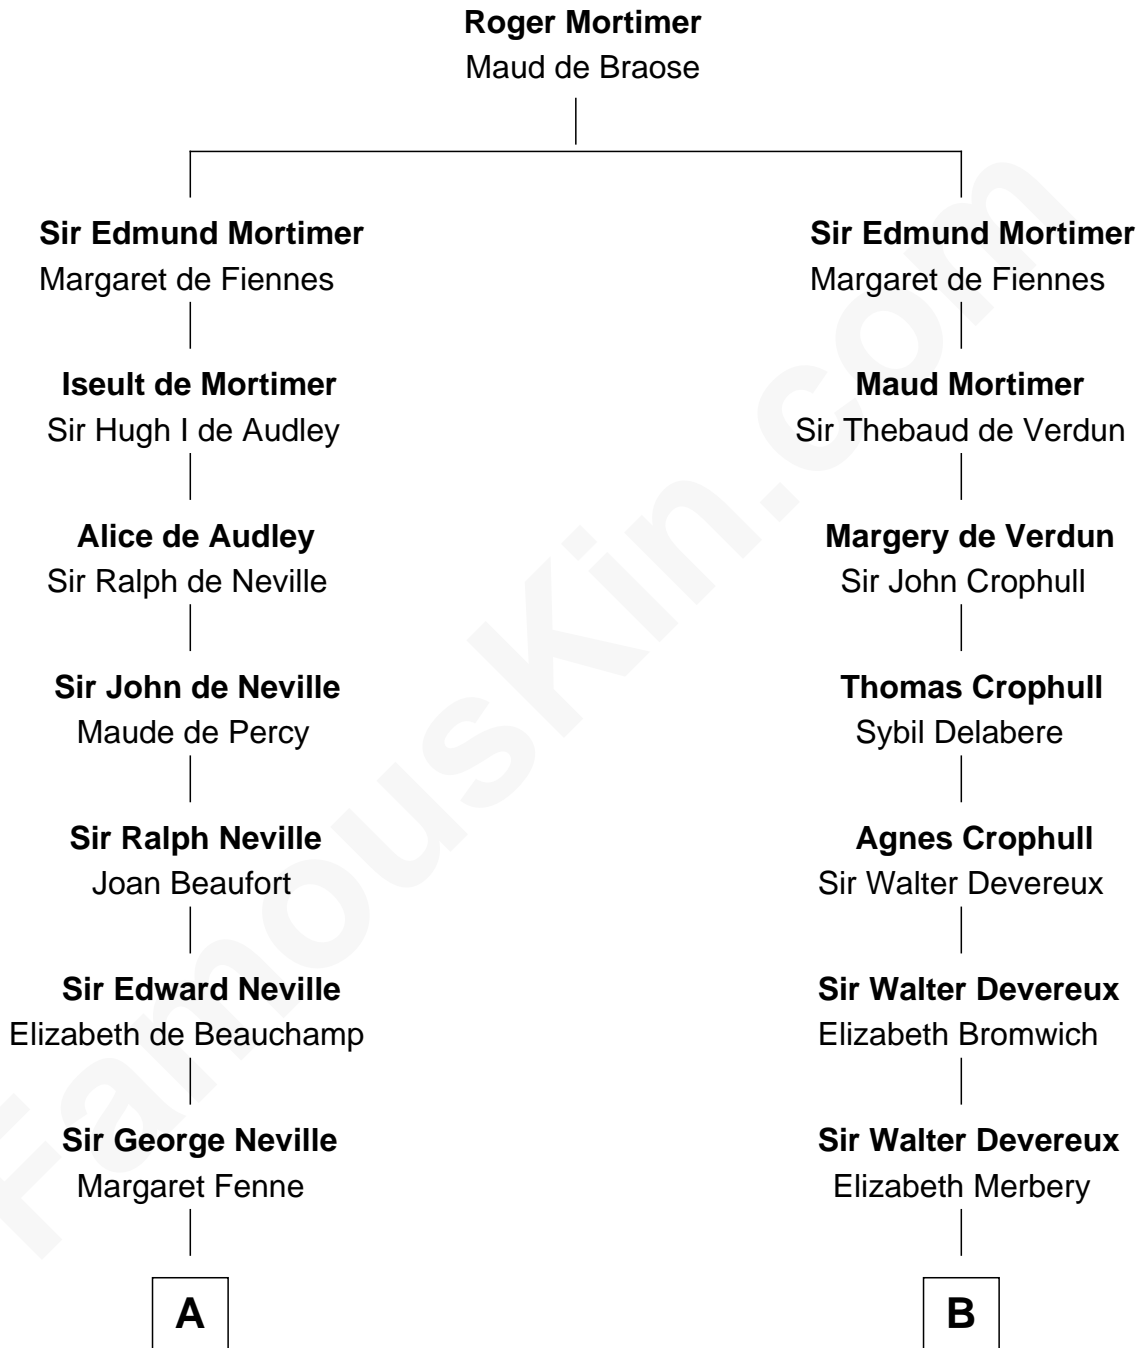

FamousKin.com Relationship Chart of

Princess Diana

Princess of Wales

21st cousin of

Grover Cleveland

22nd and 24th U.S. President

C

Frederick Spencer

Adelaide Horatia Elizabeth Seymour

Charles Robert Spencer

Margaret Baring

Albert Edward John Spencer

Cynthia Elinor Beatrix Hamilton

Edward John Spencer

Frances Ruth Burke Roche

Princess Diana