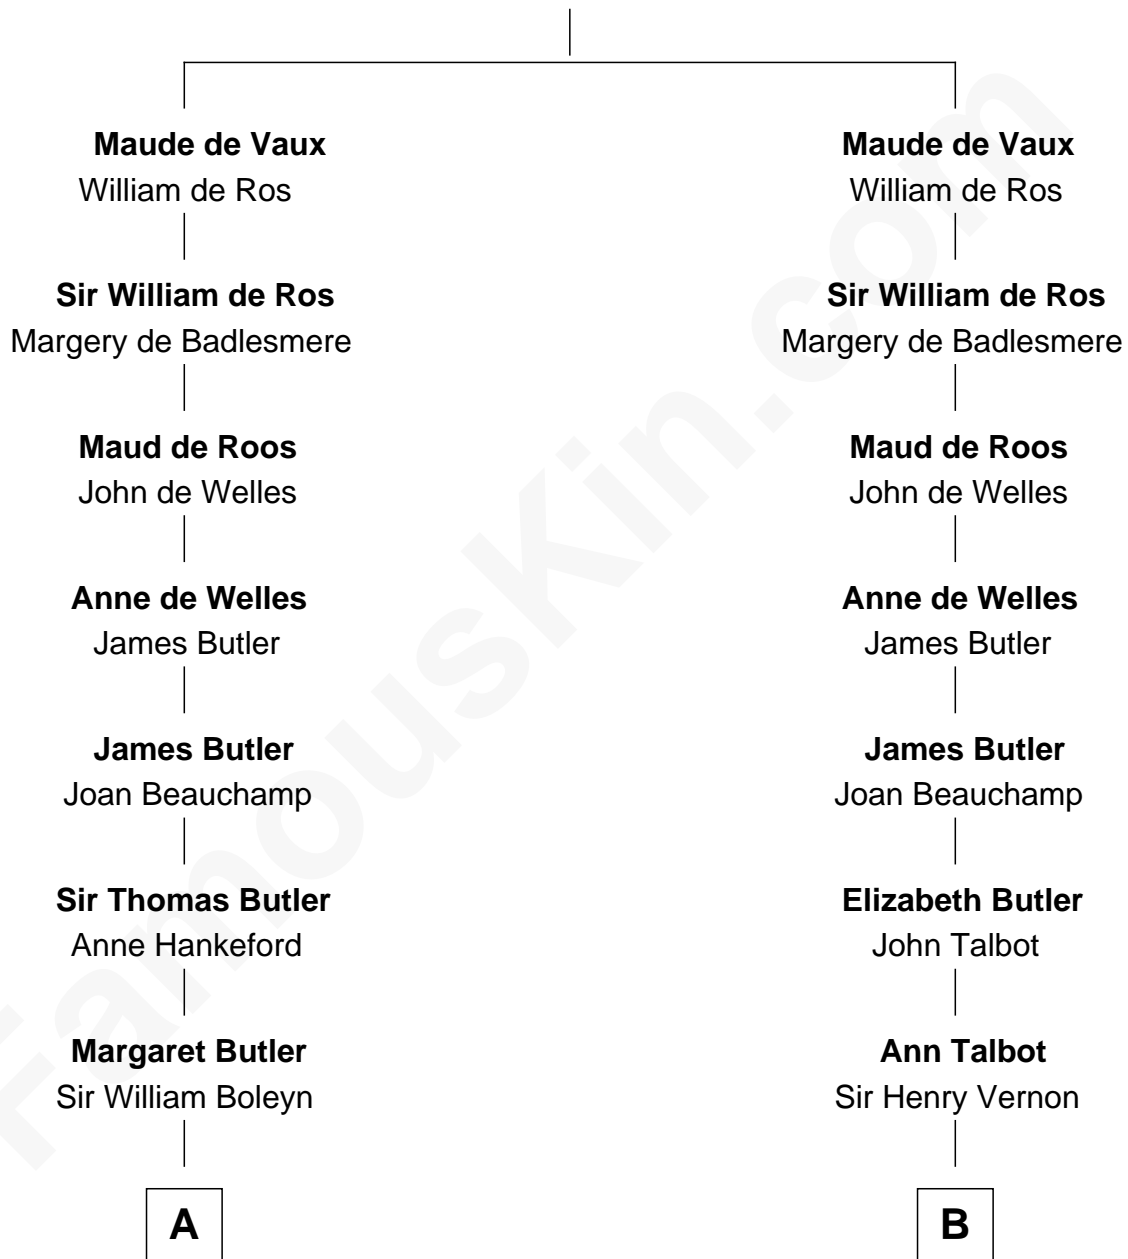

# FamousKin.com Relationship Chart of

**Princess Diana**

*Princess of Wales*

19th cousin 2 times removed of

**Grover Cleveland**

*22nd and 24th U.S. President*

**John de Vaux**

**C**

**Frederick Spencer**

Adelaide Horatia Elizabeth Seymour

**Charles Robert Spencer**

Margaret Baring

**Albert Edward John Spencer**

Cynthia Elinor Beatrix Hamilton

**Edward John Spencer**

Frances Ruth Burke Roche

**Princess Diana**

*Princess of Wales*

**D**

**William Cleveland**

Margaret Falley

**Rev. Richard Falley Cleveland**

Ann Neal

**Grover Cleveland**

*22nd and 24th U.S. President*

FamousKin.com