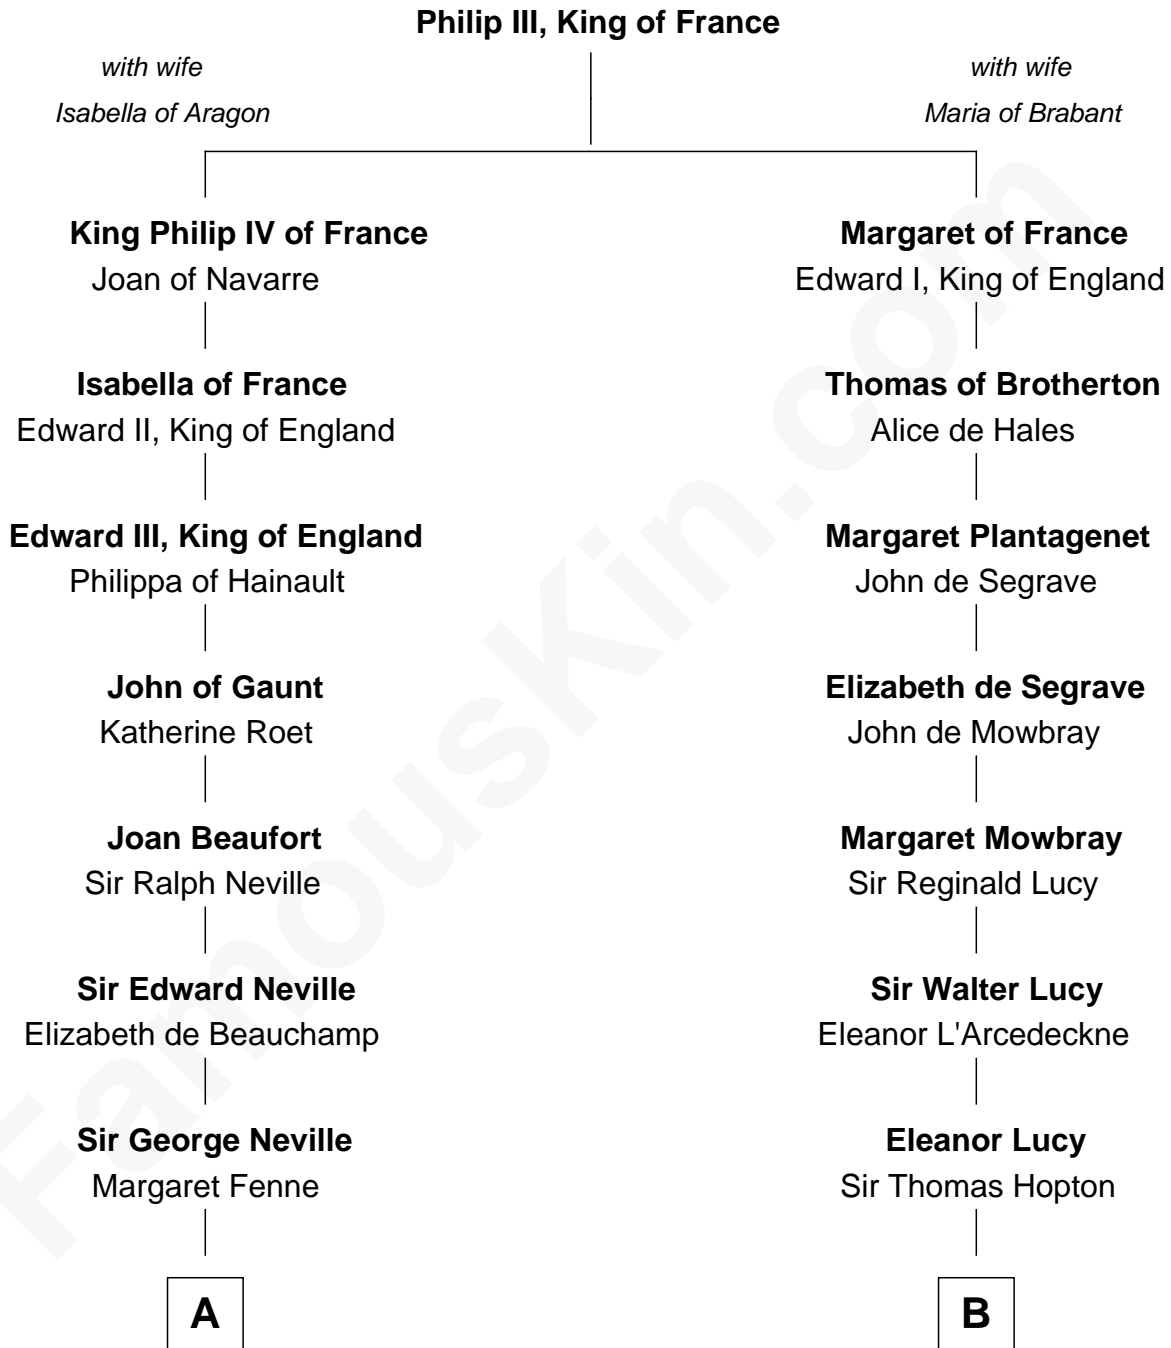

FamousKin.com Relationship Chart of

Princess Diana

Princess of Wales

21st cousin of

Grover Cleveland

22nd and 24th U.S. President

C

Frederick Spencer

Adelaide Horatia Elizabeth Seymour

Charles Robert Spencer

Margaret Baring

Albert Edward John Spencer

Cynthia Elinor Beatrix Hamilton

Edward John Spencer

Frances Ruth Burke Roche

Princess Diana