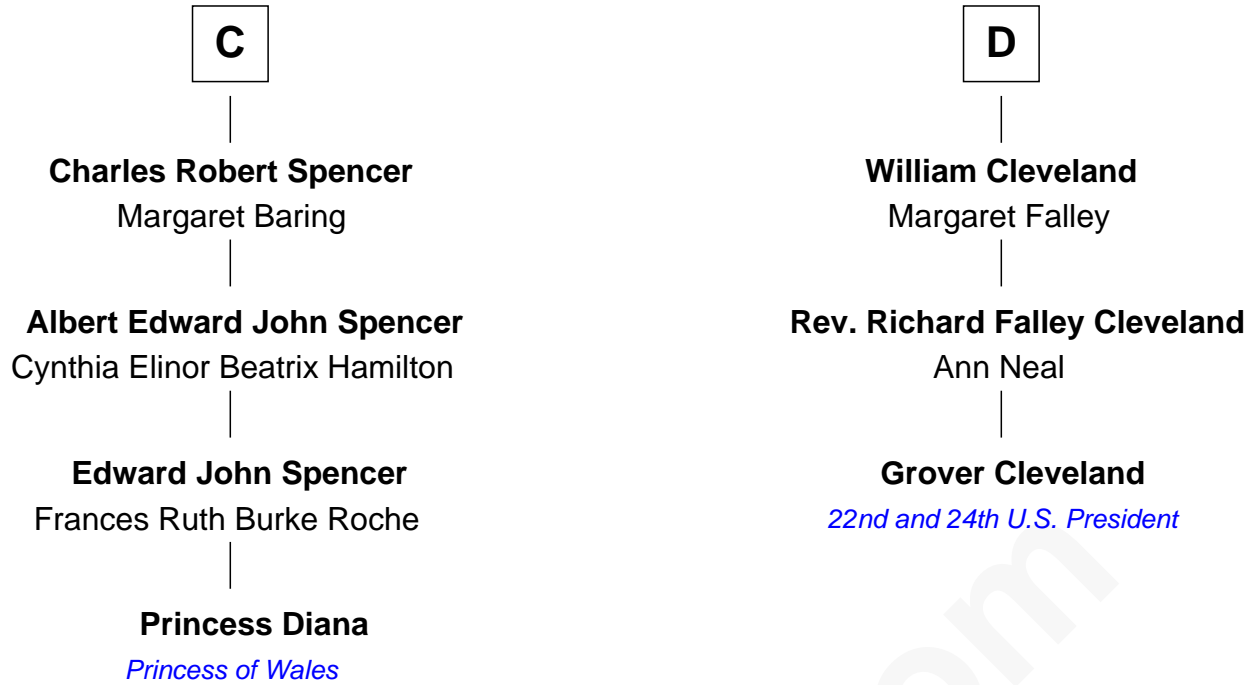

FamousKin.com Relationship Chart of

Princess Diana

Princess of Wales

19th cousin 1 time removed of

Grover Cleveland

22nd and 24th U.S. President

Hugh le Despencer

Eleanor de Clare

Elizabeth le Despencer

Maurice de Berkeley

Thomas de Berkeley

Margaret de Lisle

Elizabeth de Berkeley

Richard de Beauchamp

Eleanor Beauchamp

Edmund Beaufort

Eleanor Beaufort

Sir Robert Spencer

Catherine Spencer

Henry Algernon Percy

Sir Thomas Percy

Eleanor Harbottle

A

Sir Edward le Despencer

Elizabeth Belknap

Anne Ferrers

Sir Walter Devereux

Elizabeth Devereux

Sir Richard Corbet

B

FamousKin.com