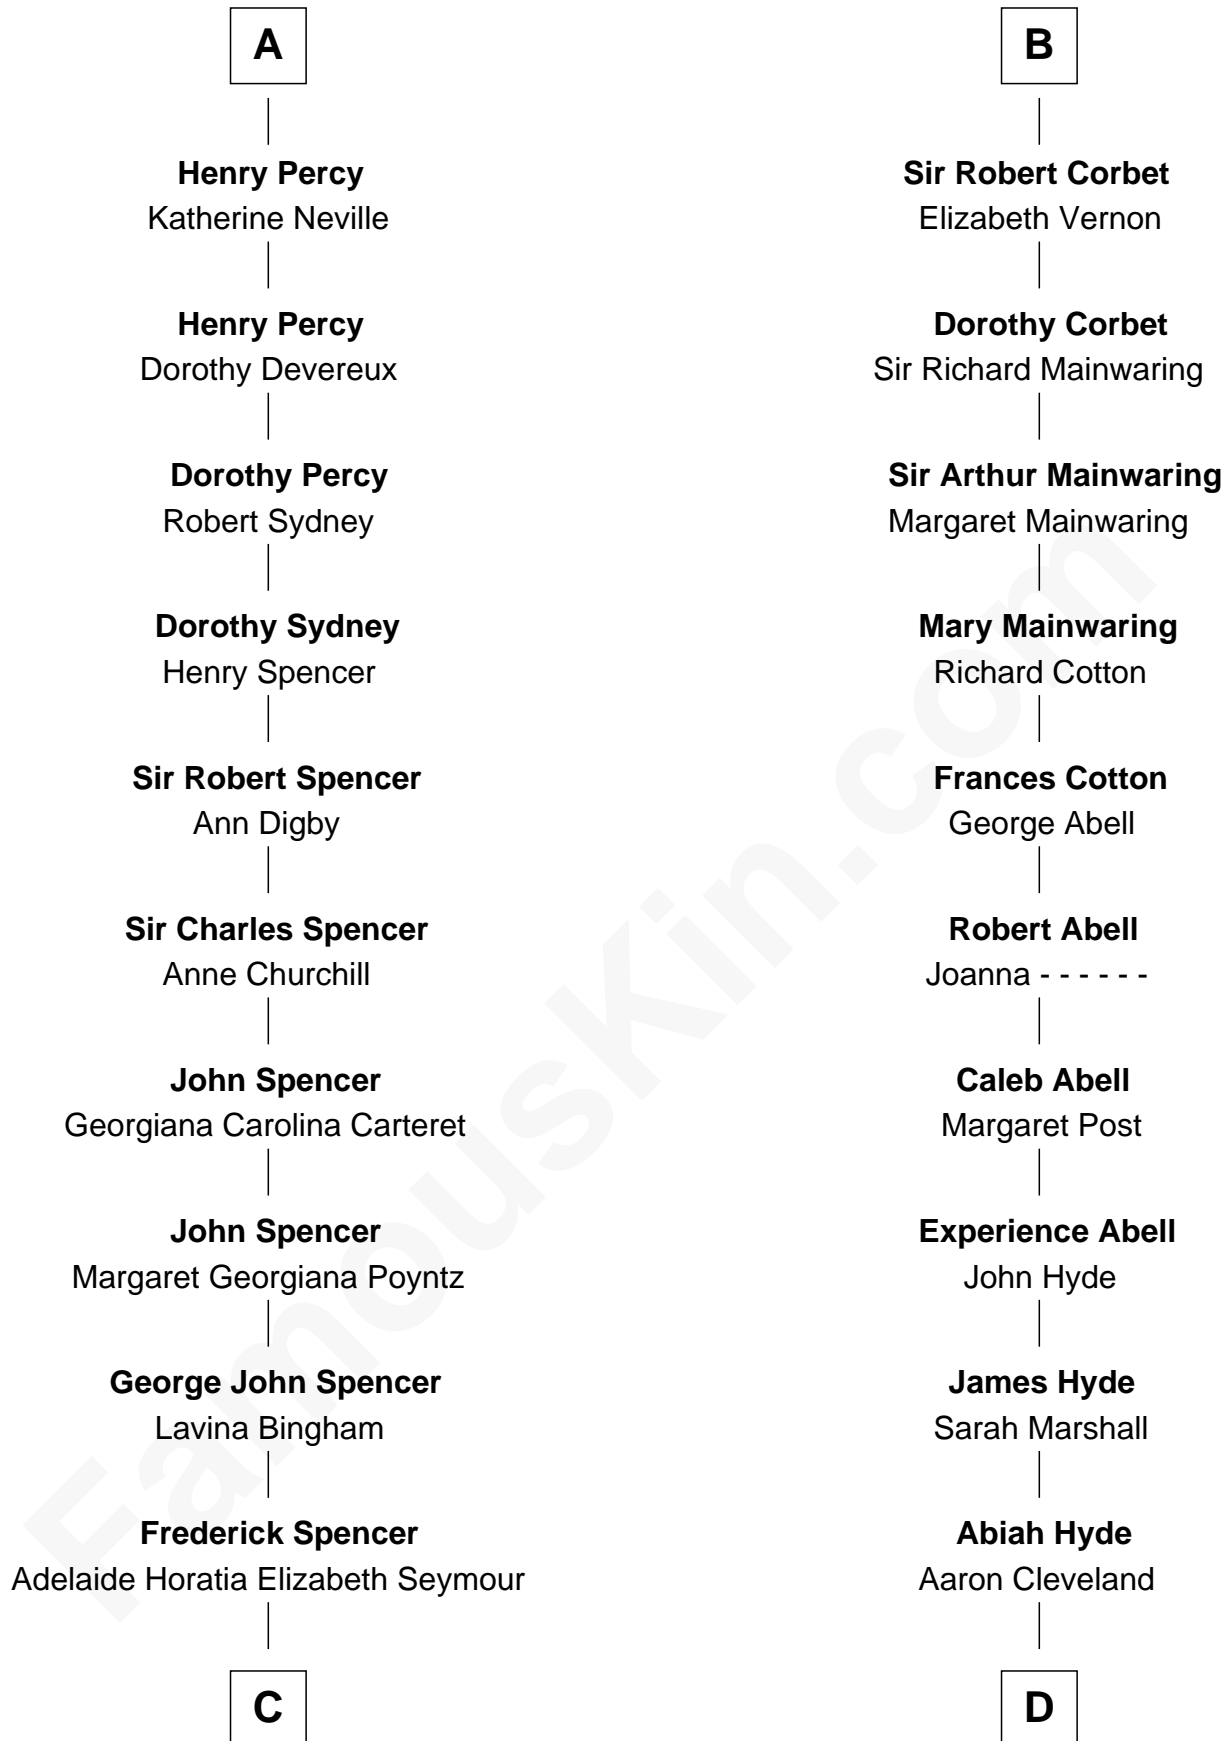

FamousKin.com Relationship Chart of

Princess Diana

Princess of Wales

19th cousin 1 time removed of

Grover Cleveland

22nd and 24th U.S. President

Hugh le Despencer

Eleanor de Clare

Elizabeth le Despencer

Maurice de Berkeley

Thomas de Berkeley

Margaret de Lisle

Elizabeth de Berkeley

Richard de Beauchamp

Eleanor Beauchamp

Edmund Beaufort

Eleanor Beaufort

Sir Robert Spencer

Catherine Spencer

Henry Algernon Percy

Sir Thomas Percy

Eleanor Harbottle

A

Sir Edward le Despencer

Elizabeth Belknap

Anne Ferrers

Sir Walter Devereux

Elizabeth Devereux

Sir Richard Corbet

B

FamousKin.com