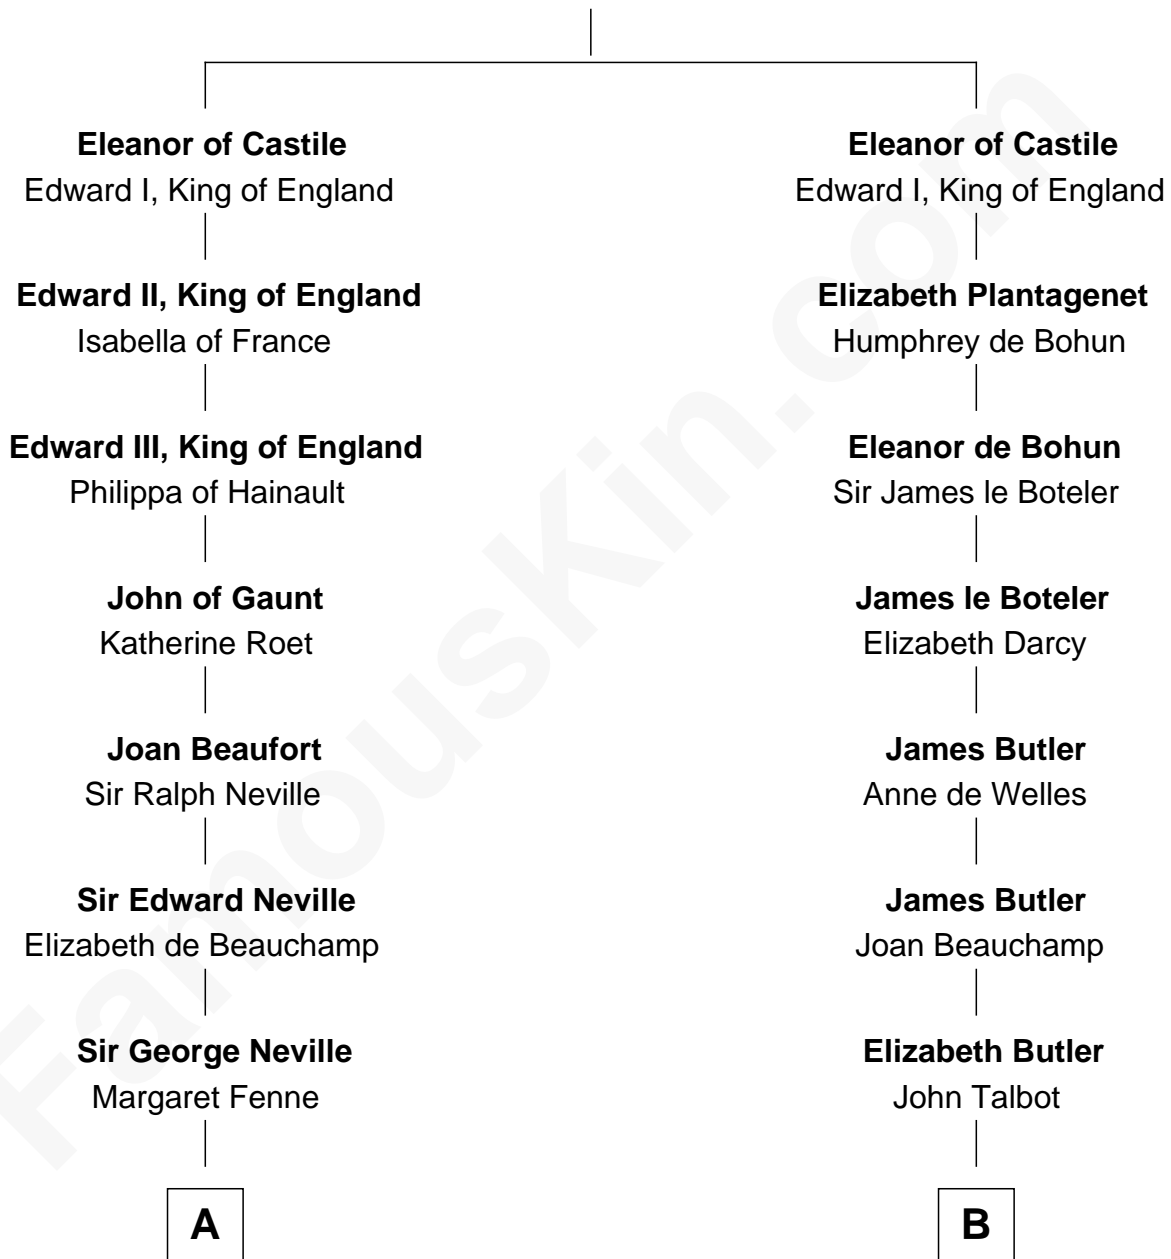

FamousKin.com Relationship Chart of

Princess Diana

Princess of Wales

20th cousin 1 time removed of

Grover Cleveland

22nd and 24th U.S. President

Ferdinand III, King of Castile

Joanna of Ponthieu

C

Frederick Spencer

Adelaide Horatia Elizabeth Seymour

Charles Robert Spencer

Margaret Baring

Albert Edward John Spencer

Cynthia Elinor Beatrix Hamilton

Edward John Spencer