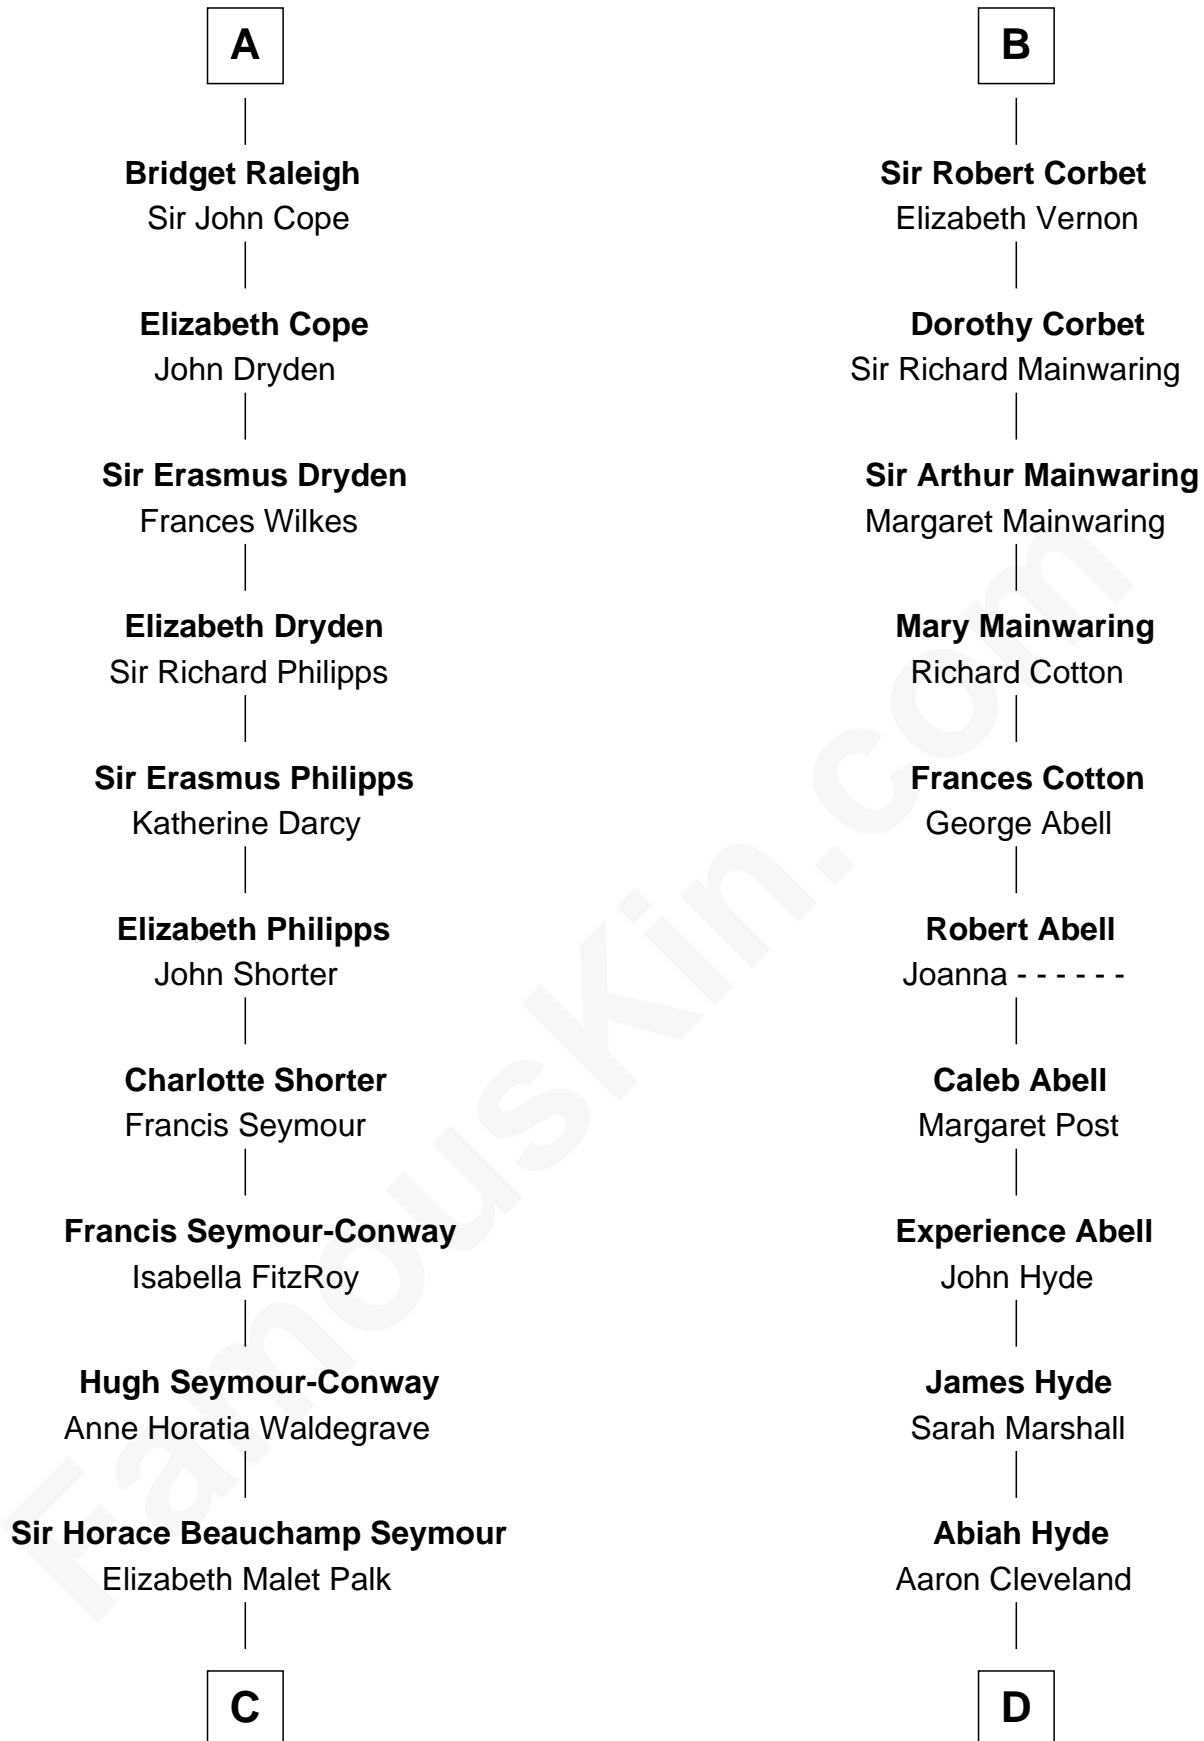

FamousKin.com
Relationship Chart of
Princess Diana
Princess of Wales

19th cousin 2 times removed of
Grover Cleveland
22nd and 24th U.S. President

Sir William de Ferrers

C

Adelaide Horatia Elizabeth Seymour

Frederick Spencer

Charles Robert Spencer

Margaret Baring

Albert Edward John Spencer

Cynthia Elinor Beatrix Hamilton

Edward John Spencer

Frances Ruth Burke Roche

Princess Diana