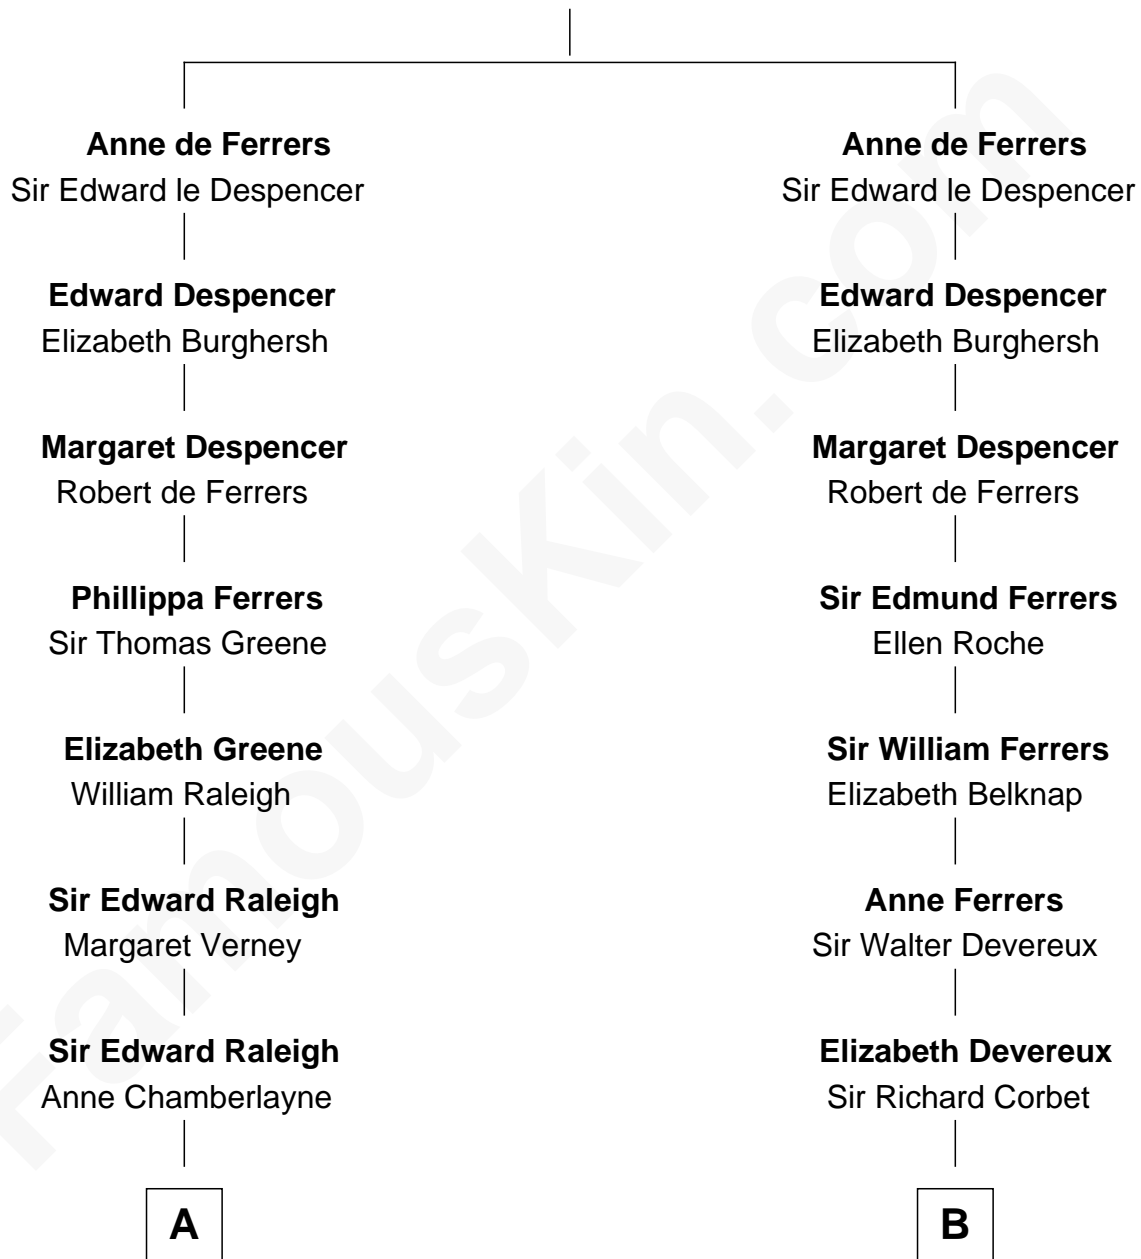

FamousKin.com
Relationship Chart of
Princess Diana
Princess of Wales

19th cousin 2 times removed of
Grover Cleveland
22nd and 24th U.S. President

Sir William de Ferrers

C

Adelaide Horatia Elizabeth Seymour

Frederick Spencer

Charles Robert Spencer

Margaret Baring

Albert Edward John Spencer

Cynthia Elinor Beatrix Hamilton

Edward John Spencer

Frances Ruth Burke Roche

Princess Diana