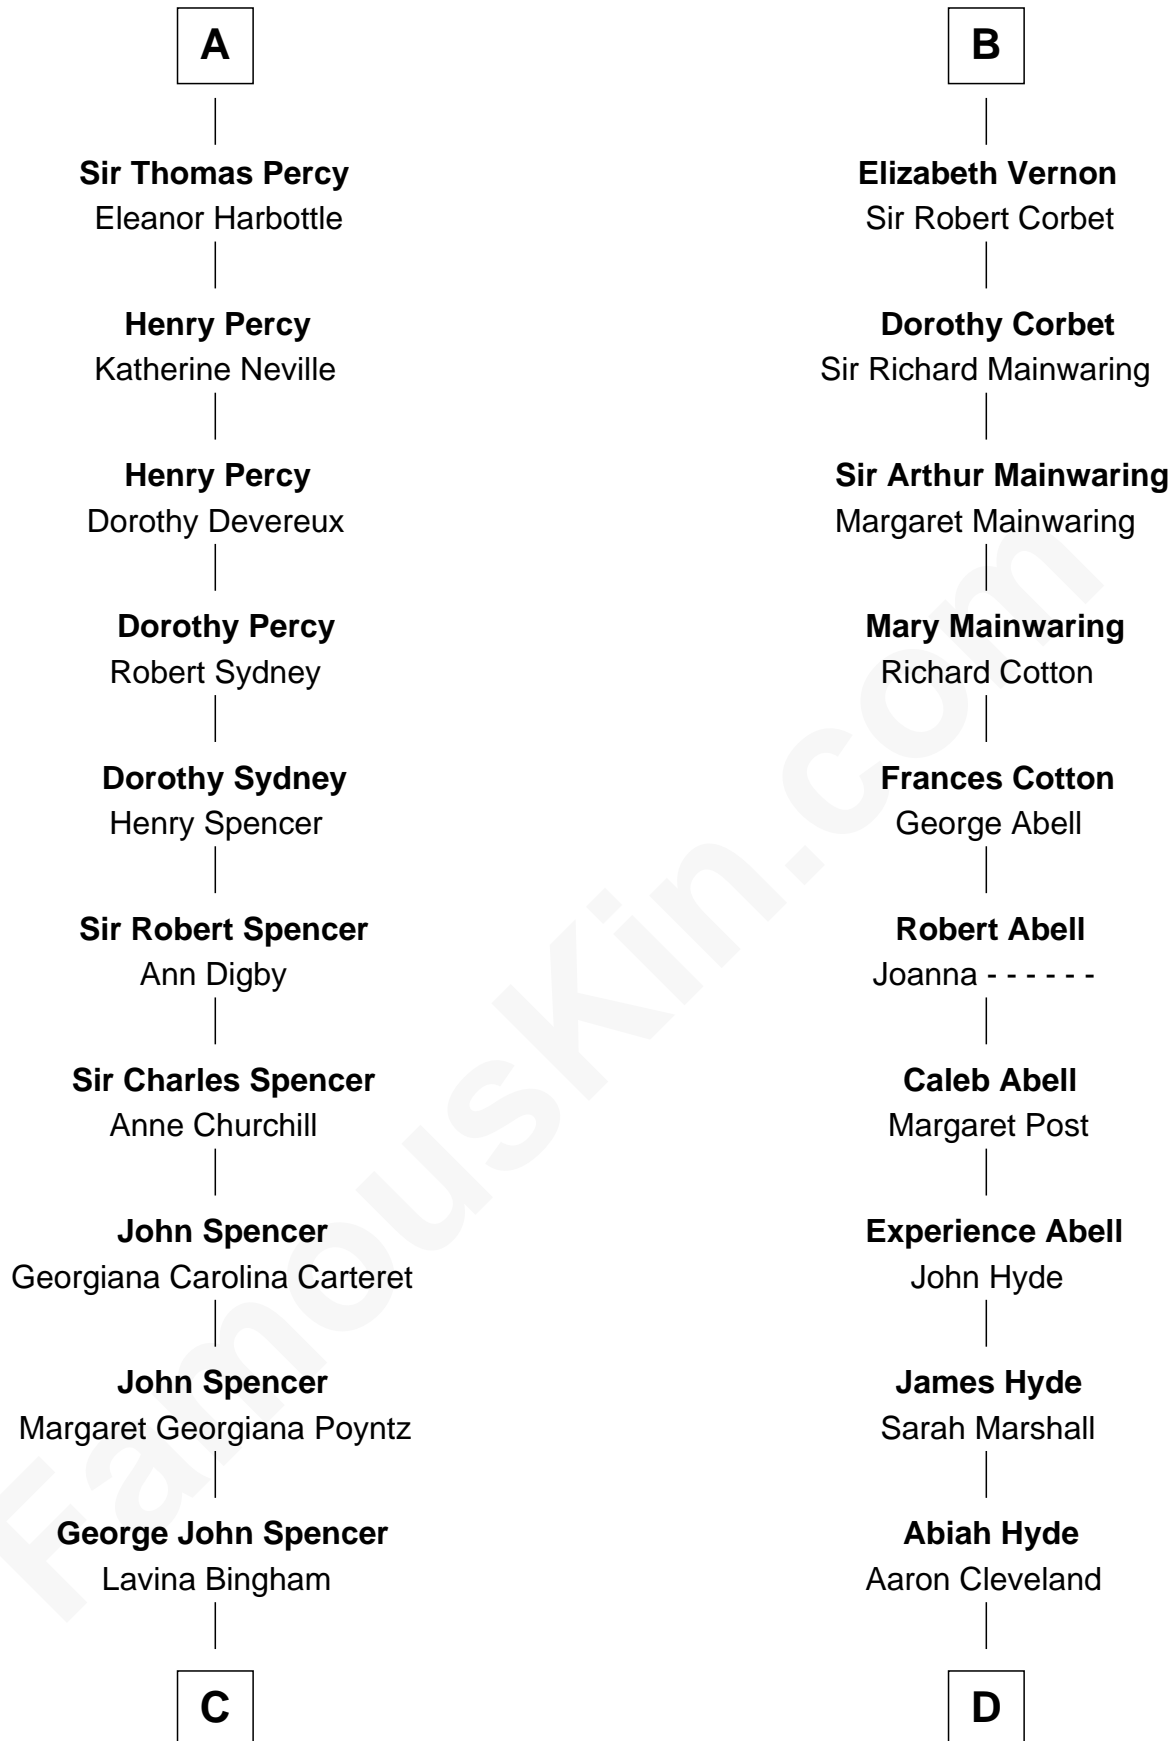

FamousKin.com Relationship Chart of

Princess Diana

Princess of Wales

19th cousin 2 times removed of

Grover Cleveland

22nd and 24th U.S. President

C

Frederick Spencer

Adelaide Horatia Elizabeth Seymour

Charles Robert Spencer

Margaret Baring

Albert Edward John Spencer

Cynthia Elinor Beatrix Hamilton

Edward John Spencer

Frances Ruth Burke Roche

Princess Diana

Princess of Wales

D

William Cleveland

Margaret Falley

Rev. Richard Falley Cleveland

Ann Neal

Grover Cleveland

22nd and 24th U.S. President