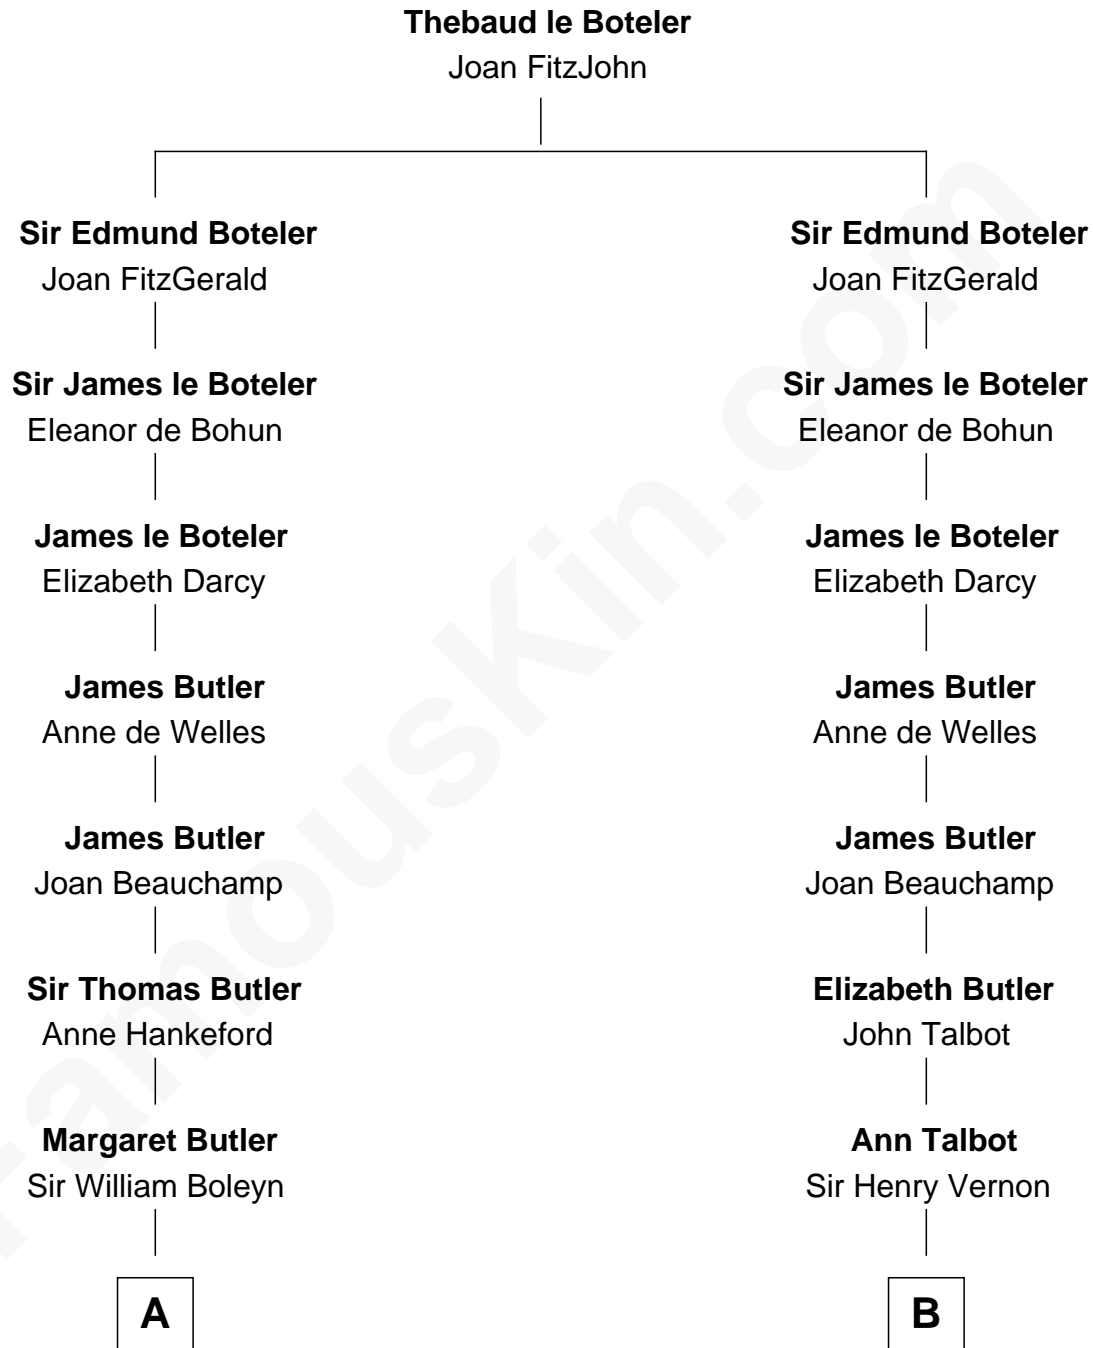

FamousKin.com

Relationship Chart of

Princess Diana

Princess of Wales

19th cousin 2 times removed of

Grover Cleveland
22nd and 24th U.S. President

C

Frederick Spencer

Adelaide Horatia Elizabeth Seymour

Charles Robert Spencer

Margaret Baring

Albert Edward John Spencer

Cynthia Elinor Beatrix Hamilton

Edward John Spencer

Frances Ruth Burke Roche

Princess Diana

Princess of Wales

D

William Cleveland

Margaret Falley

Rev. Richard Falley Cleveland

Ann Neal

Grover Cleveland

22nd and 24th U.S. President