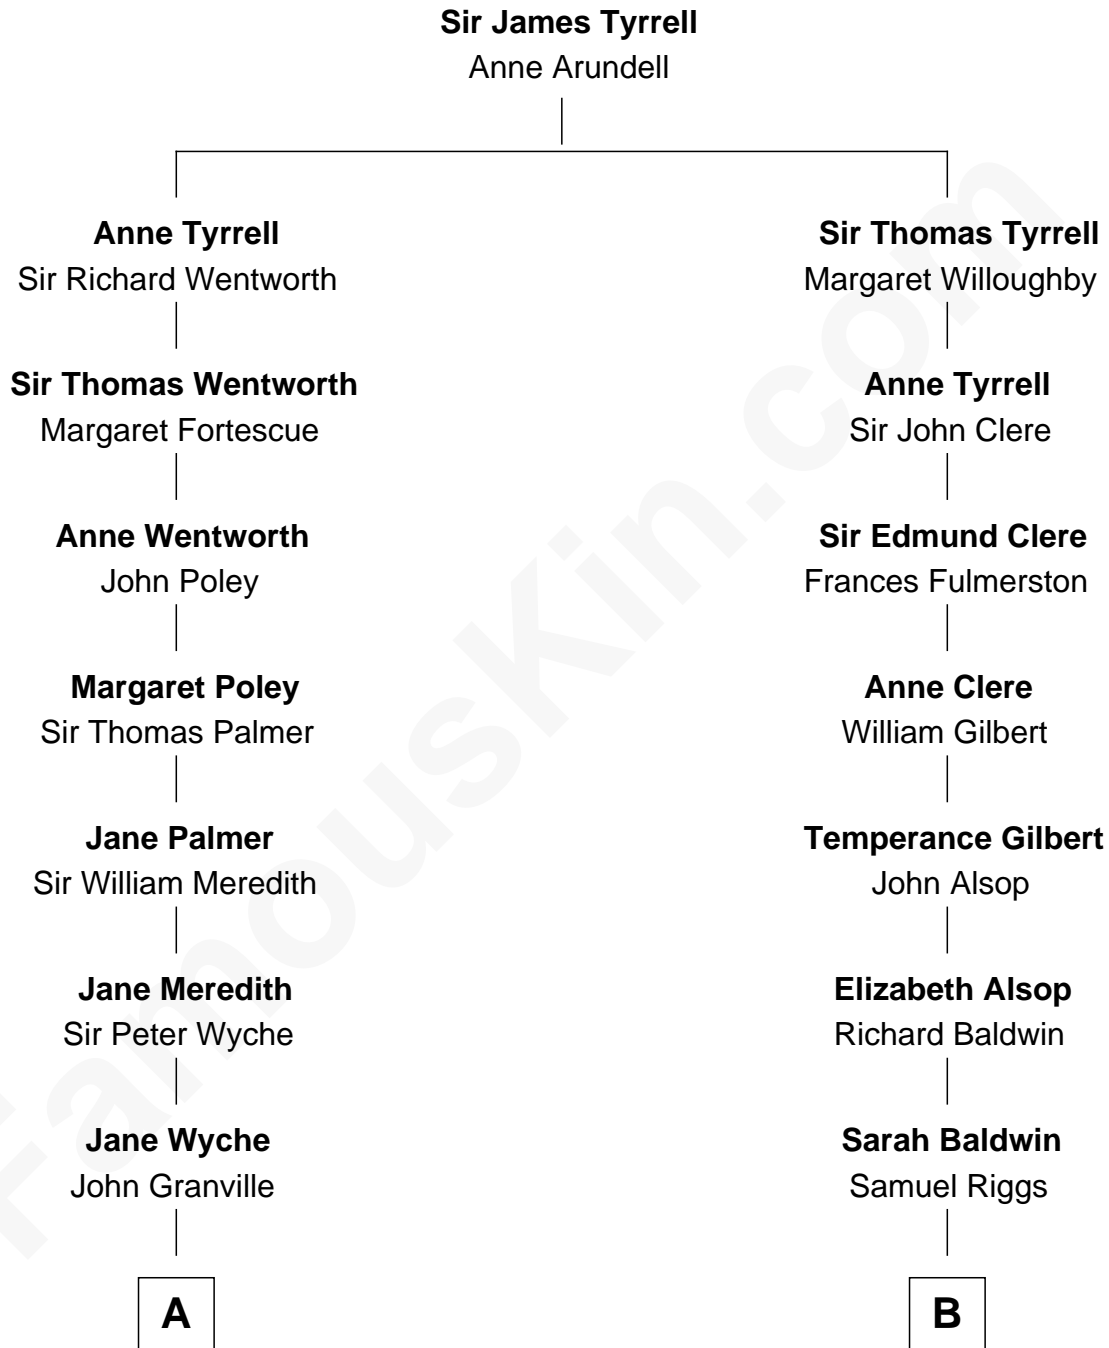

FamousKin.com
Relationship Chart of
Princess Diana
Princess of Wales

15th cousin 3 times removed of

Mamie (Doud) Eisenhower
First Lady of President Dwight Eisenhower

C

Edward John Spencer
Frances Ruth Burke Roche

Princess Diana
Princess of Wales

FamousKin.com