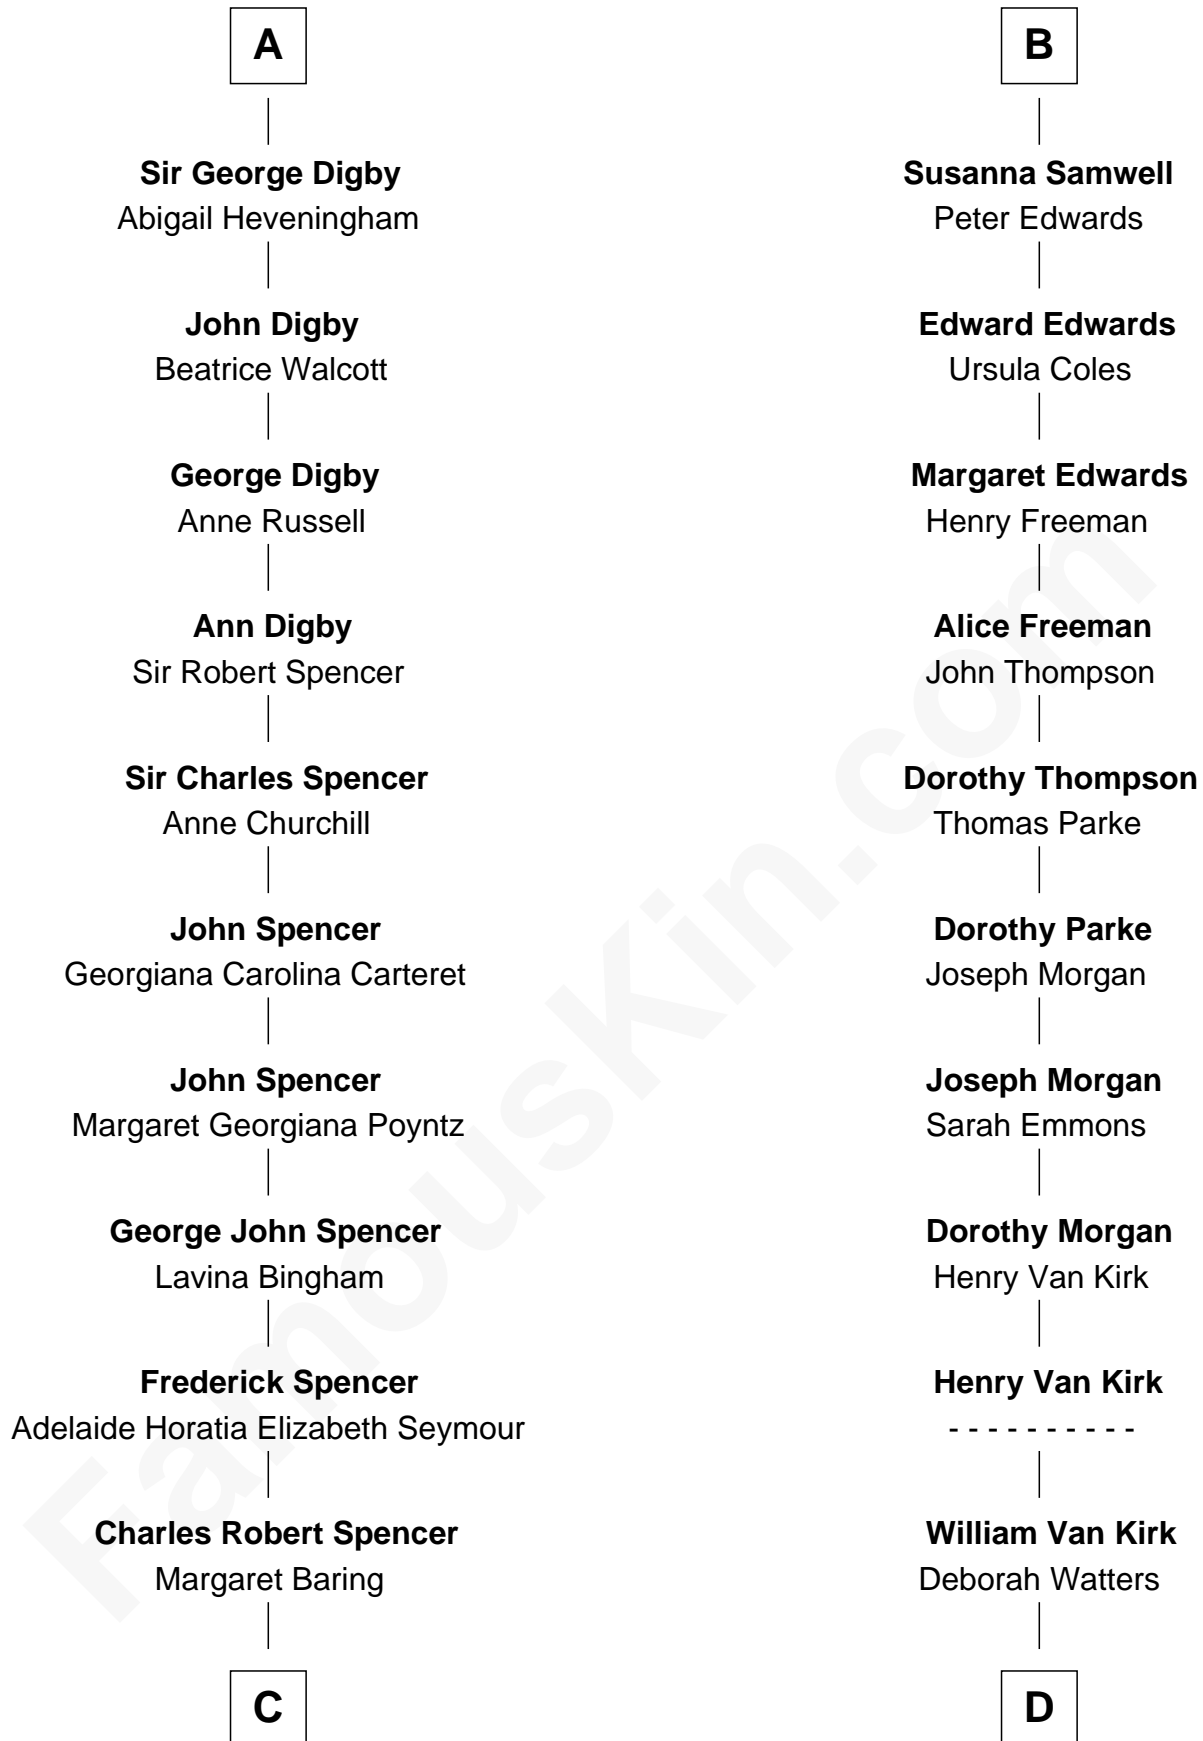

# FamousKin.com Relationship Chart of

**Princess Diana**

*Princess of Wales*

19th cousin of

**Warren G. Harding**

*29th U.S. President*

**William de la Spine**

Margery Durvassal

**C**

**Albert Edward John Spencer**  
Cynthia Elinor Beatrix Hamilton

**Edward John Spencer**  
Frances Ruth Burke Roche

**Princess Diana**  
*Princess of Wales*

**D**

**Charity Malvina Van Kirk**  
Isaac Haines Dickerson