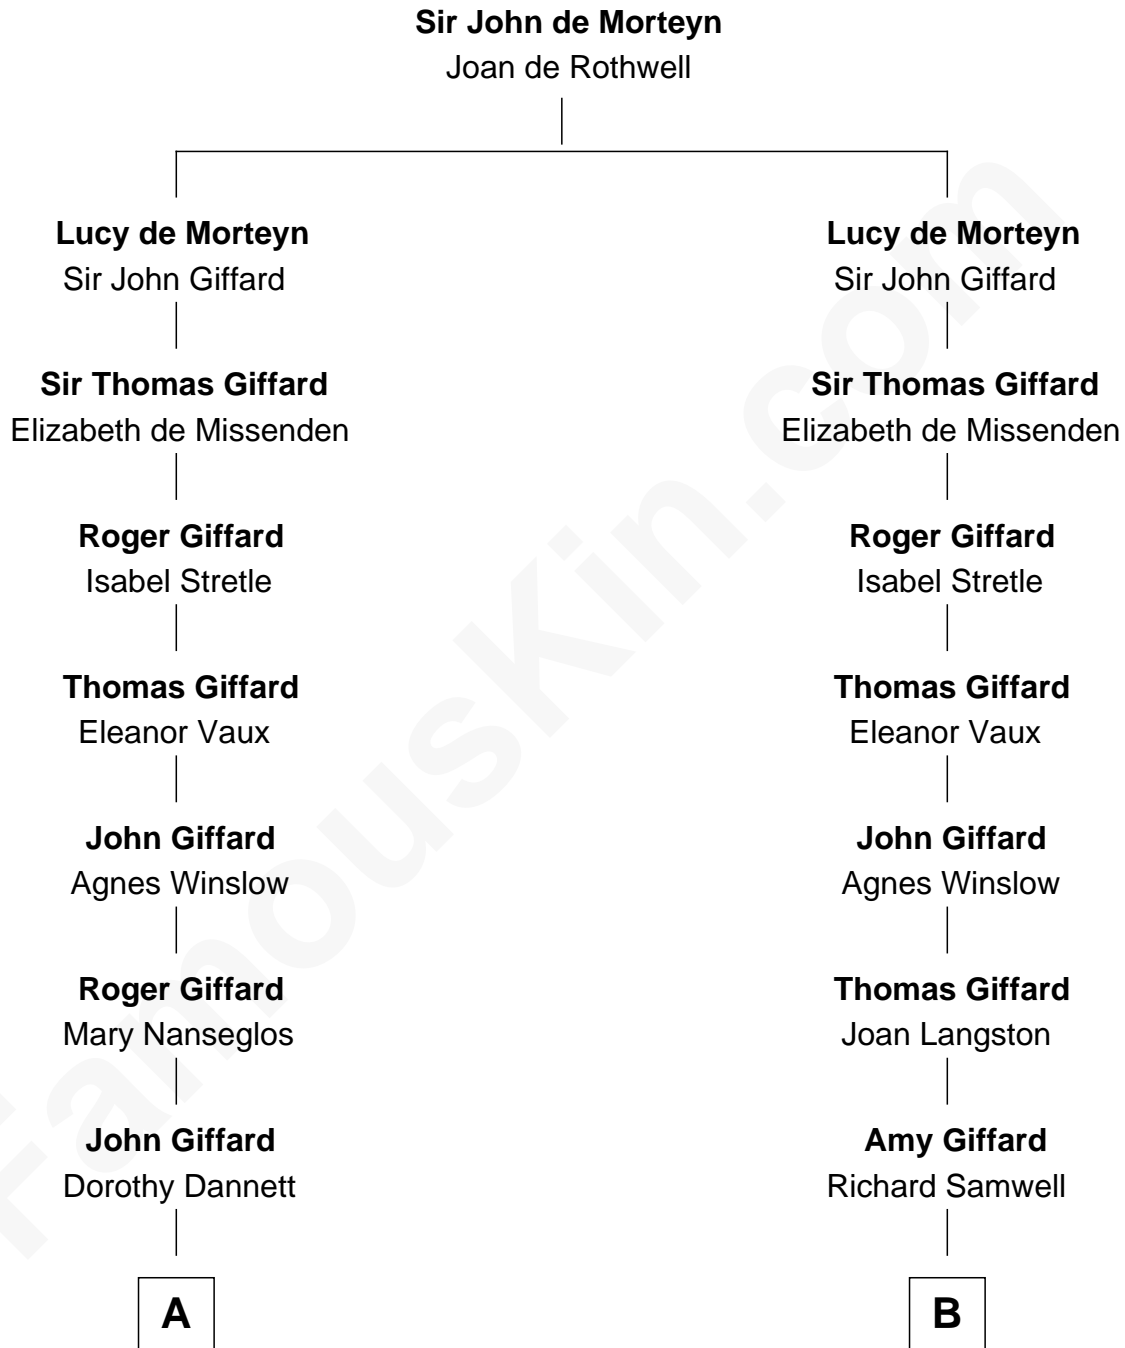

FamousKin.com
Relationship Chart of
Princess Diana
Princess of Wales

19th cousin 2 times removed of
Warren G. Harding
29th U.S. President

C

Cecilia Catherine Gordon-Lennox

Charles George Bingham

Rosalind Cecilia Caroline Bingham

James Albert Edward Hamilton

Cynthia Elinor Beatrix Hamilton

Albert Edward John Spencer

Edward John Spencer

Frances Ruth Burke Roche

Princess Diana

Princess of Wales

D

Charity Malvina Van Kirk

Isaac Haines Dickerson

Phoebe Elizabeth Dickerson

Dr. George Tryon Harding

Warren G. Harding

29th U.S. President

FamousKin.com