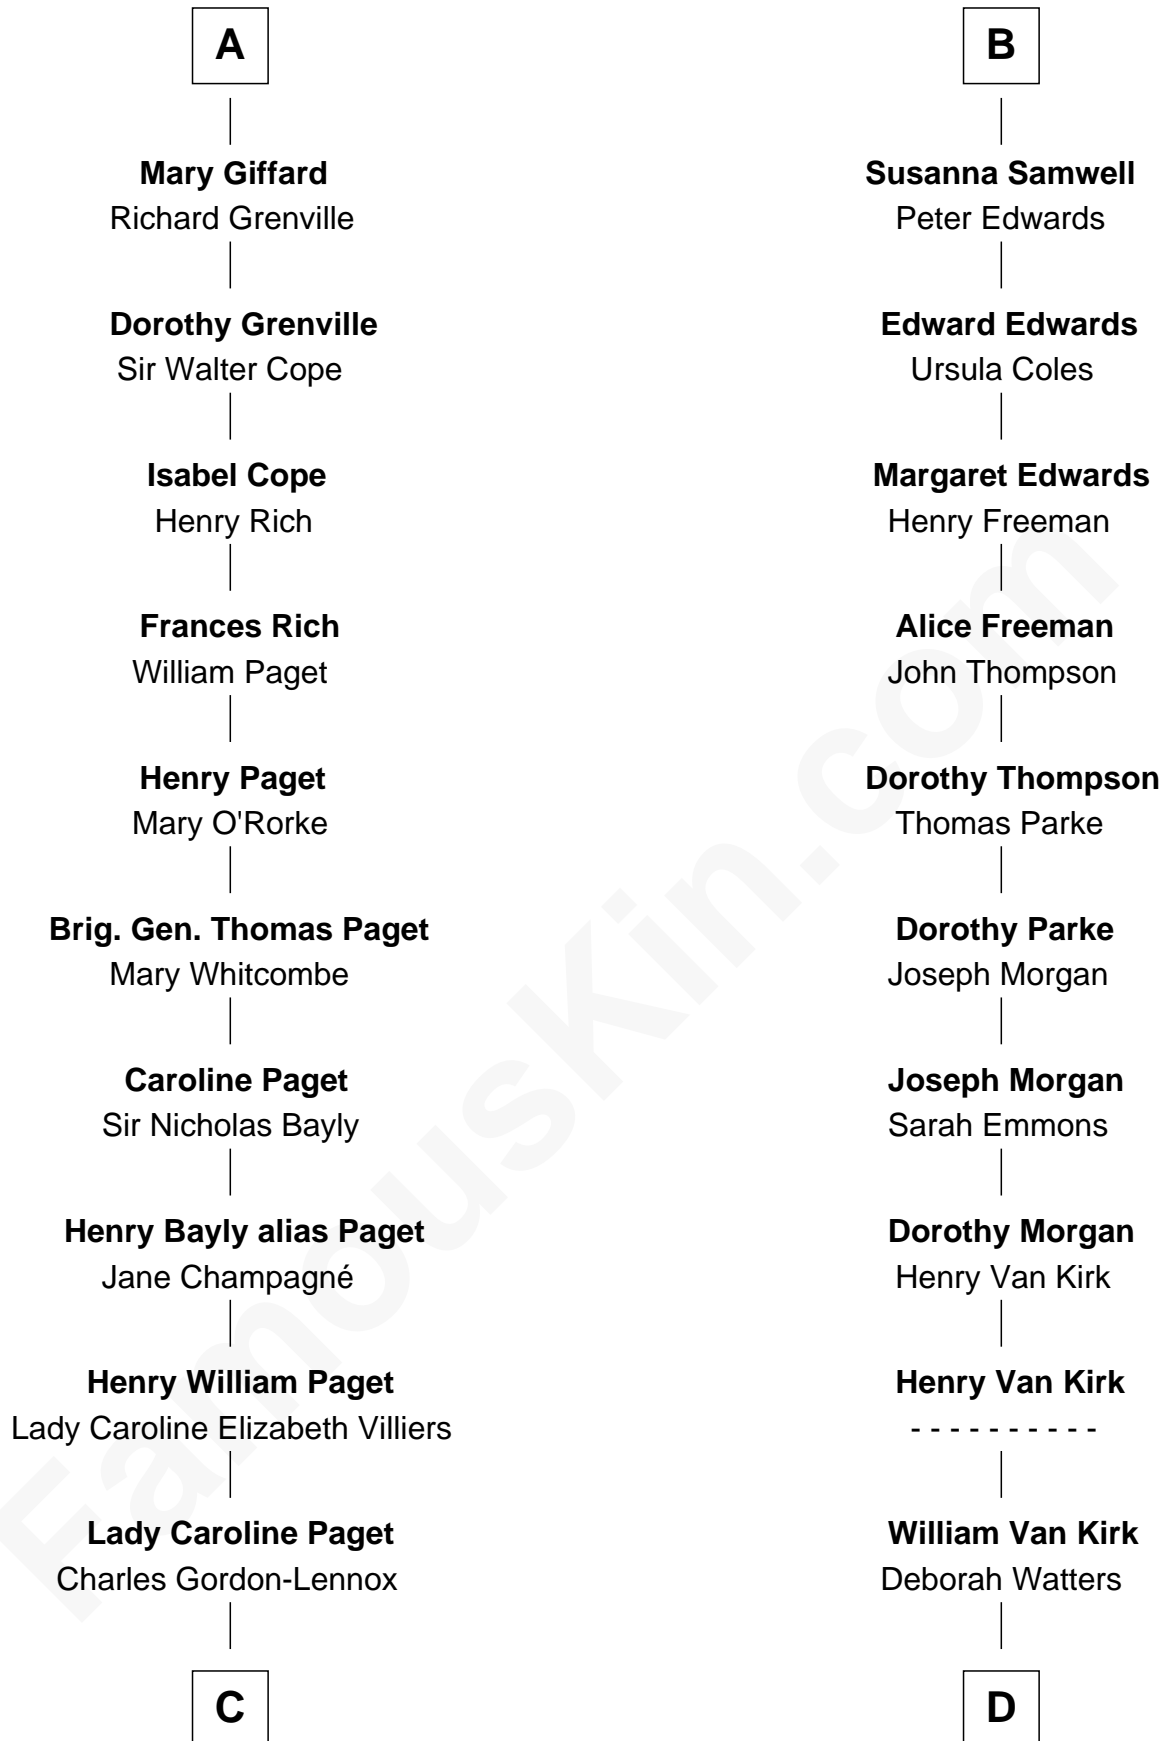

FamousKin.com
Relationship Chart of
Princess Diana
Princess of Wales

19th cousin 2 times removed of
Warren G. Harding
29th U.S. President

C

Cecilia Catherine Gordon-Lennox

Charles George Bingham

Rosalind Cecilia Caroline Bingham

James Albert Edward Hamilton

Cynthia Elinor Beatrix Hamilton

Albert Edward John Spencer

Edward John Spencer

Frances Ruth Burke Roche

Princess Diana

Princess of Wales

D