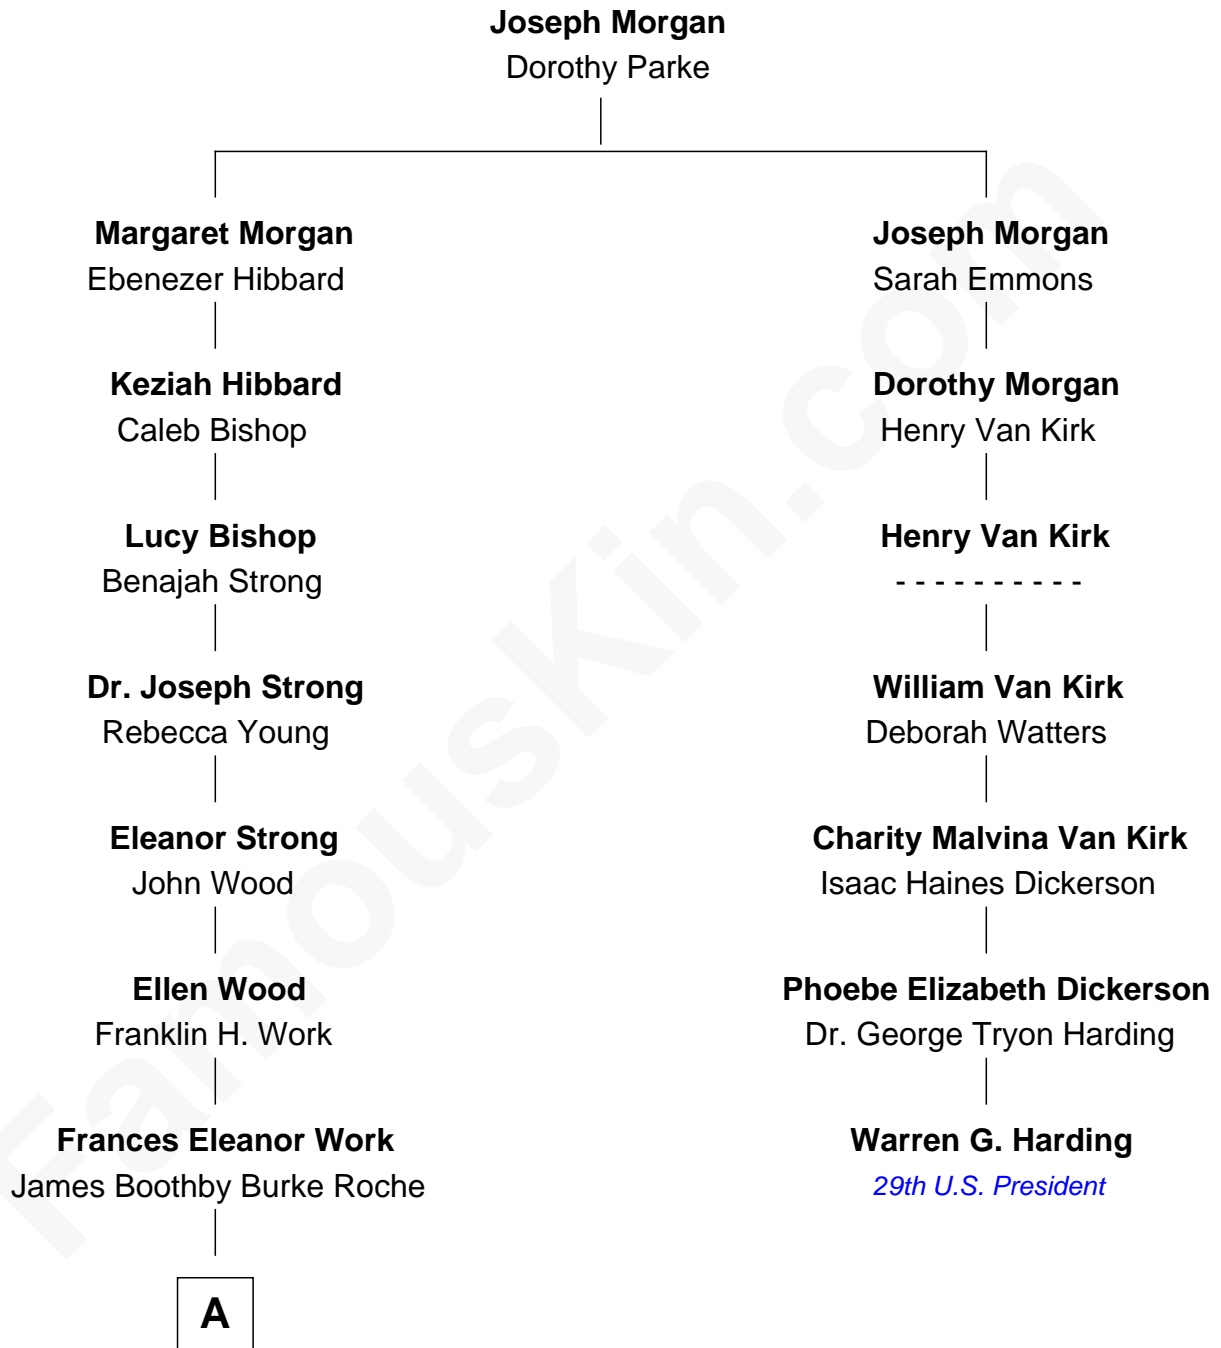

FamousKin.com Relationship Chart of

Princess Diana

Princess of Wales

6th cousin 3 times removed of

Warren G. Harding

29th U.S. President

A

—
Edmund Maurice Burke Roche

Ruth Sylvia Gill

—
Frances Ruth Burke Roche

Edward John Spencer

—
Princess Diana

Princess of Wales

FamousKin.com