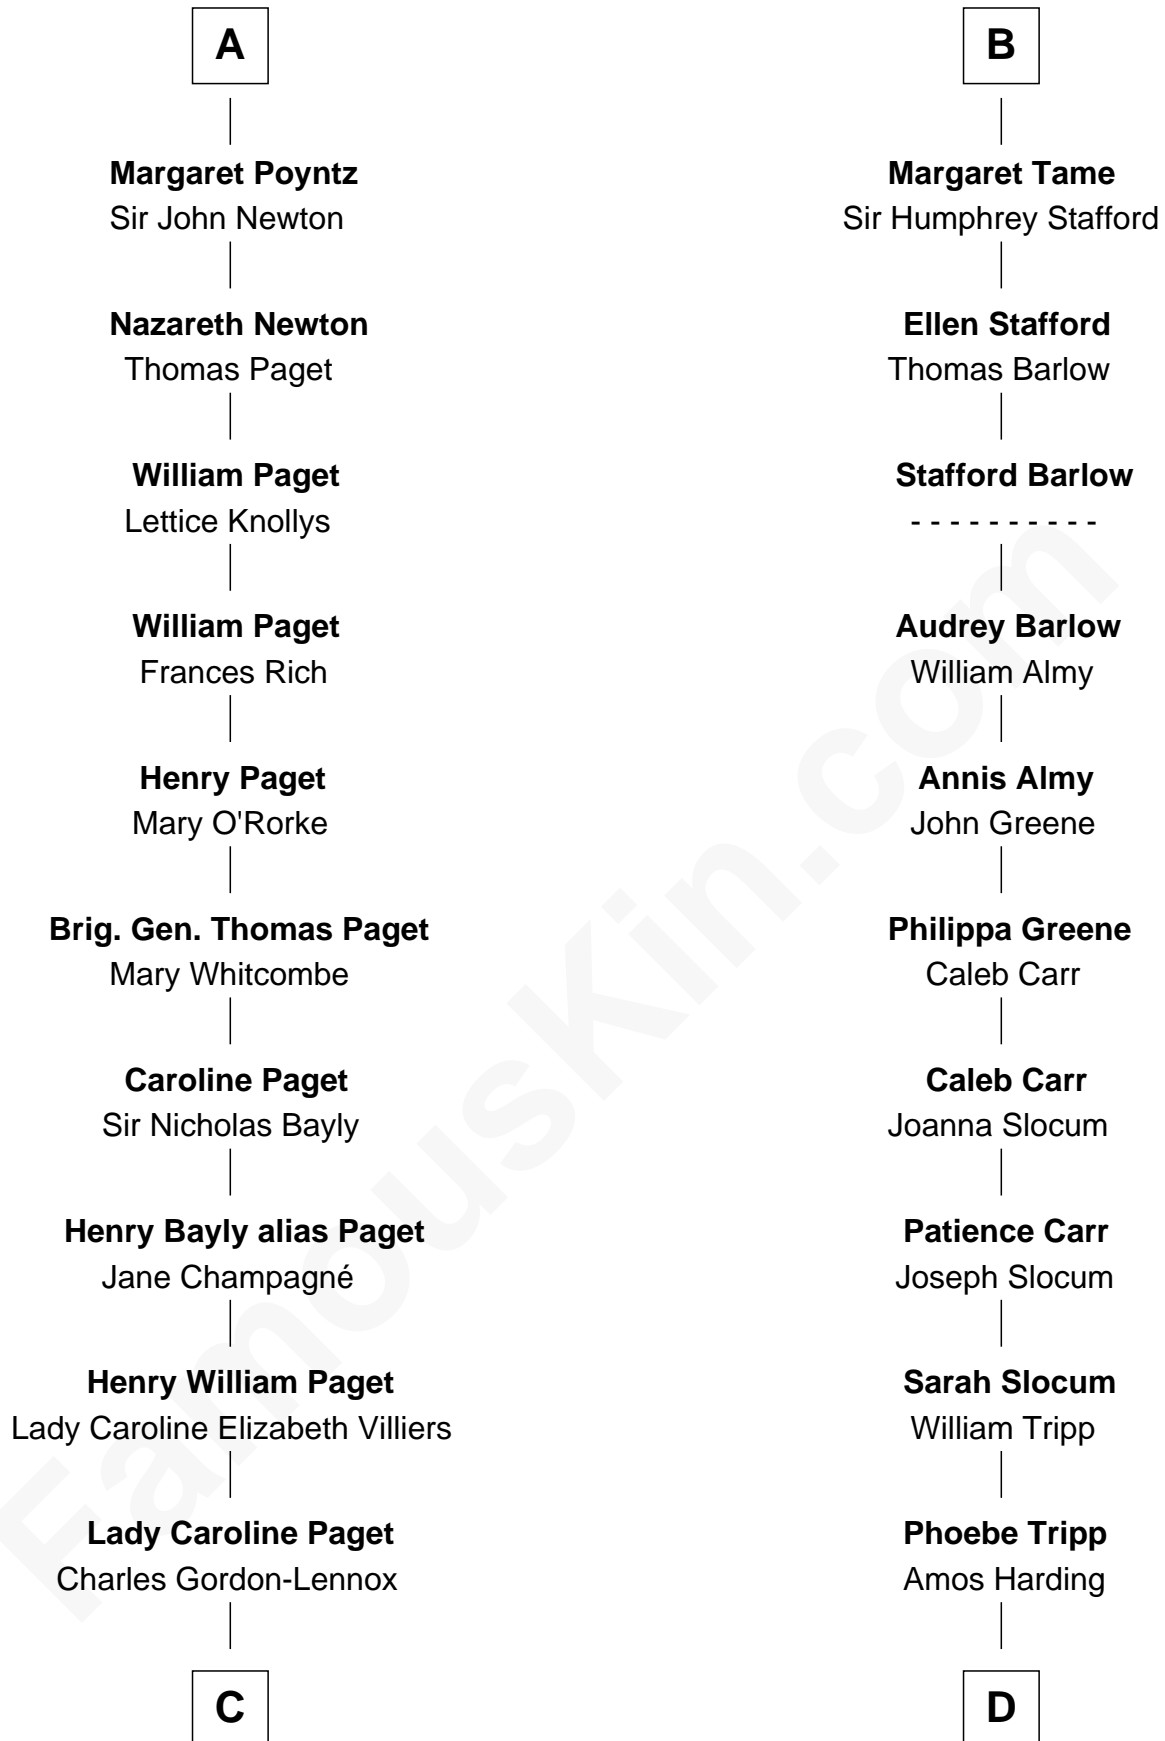

FamousKin.com Relationship Chart of

Princess Diana

Princess of Wales

20th cousin 1 time removed of

Warren G. Harding

29th U.S. President

Sir John de Acton

Helen - - - - -

C

Cecilia Catherine Gordon-Lennox

Charles George Bingham

Rosalind Cecilia Caroline Bingham

James Albert Edward Hamilton

Cynthia Elinor Beatrix Hamilton

Albert Edward John Spencer

Edward John Spencer