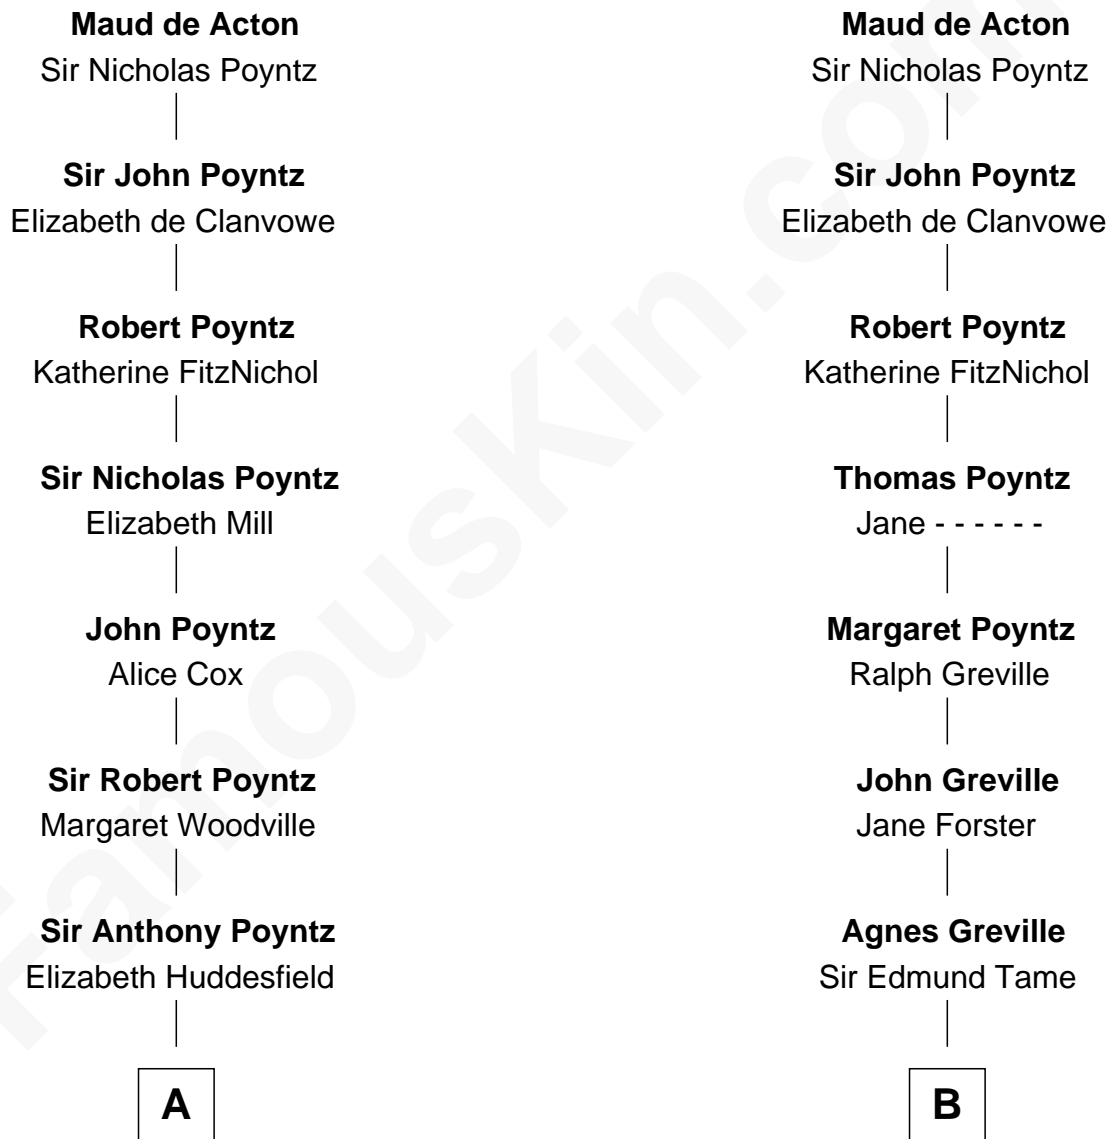

FamousKin.com Relationship Chart of

Princess Diana

Princess of Wales

20th cousin 1 time removed of

Warren G. Harding

29th U.S. President

Sir John de Acton

Helen - - - - -

C

Cecilia Catherine Gordon-Lennox

Charles George Bingham

Rosalind Cecilia Caroline Bingham

James Albert Edward Hamilton

Cynthia Elinor Beatrix Hamilton

Albert Edward John Spencer

Edward John Spencer