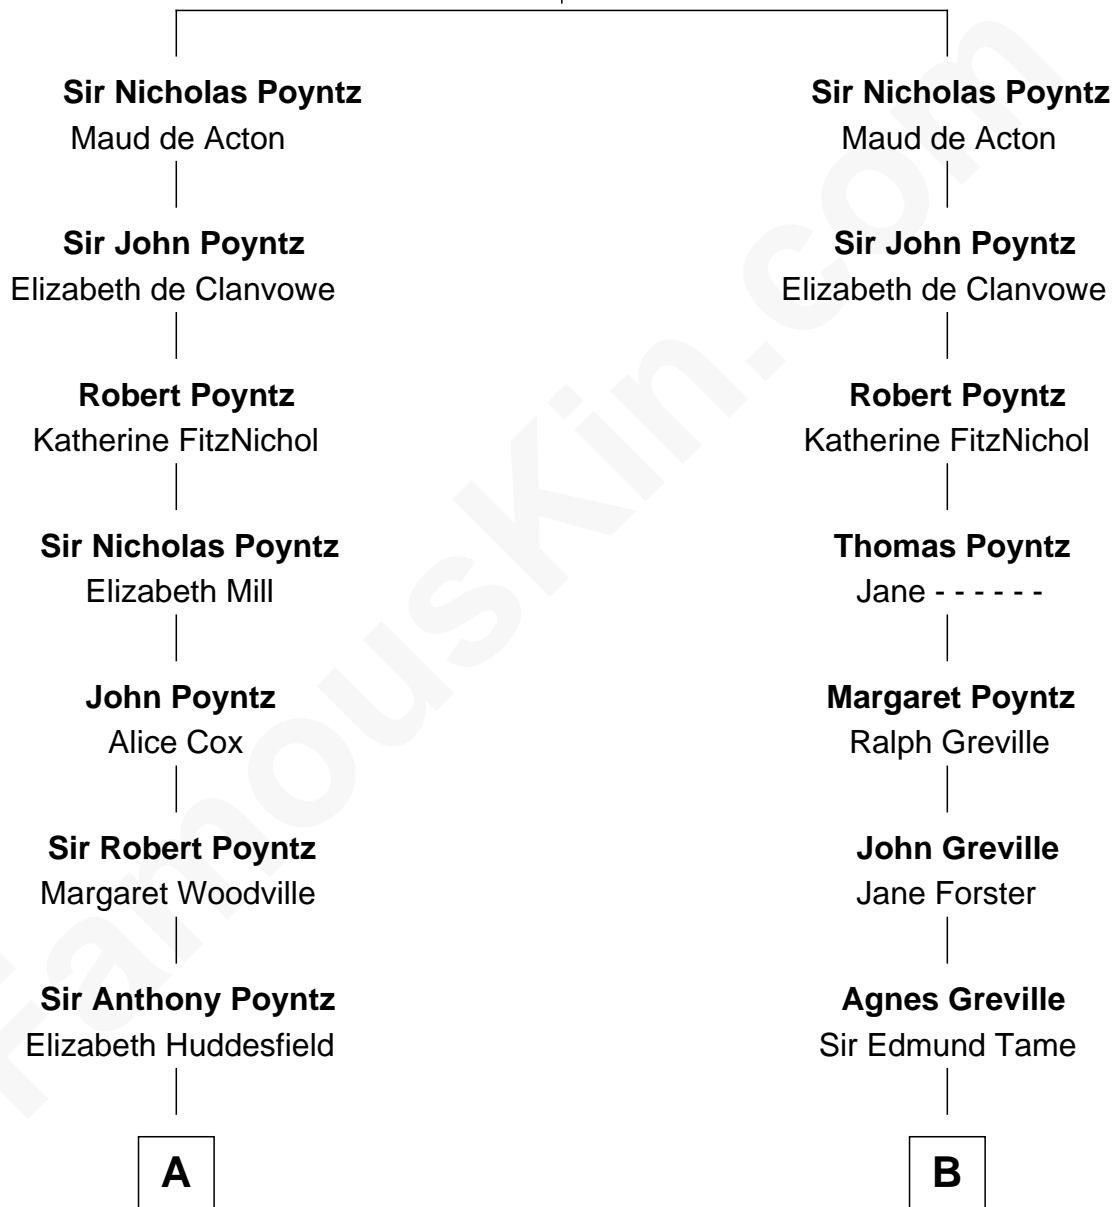

FamousKin.com
Relationship Chart of
Princess Diana
Princess of Wales

20th cousin 1 time removed of
Warren G. Harding
29th U.S. President

Sir Hugh Poyntz

C

Cecilia Catherine Gordon-Lennox

Charles George Bingham

Rosalind Cecilia Caroline Bingham

James Albert Edward Hamilton

Cynthia Elinor Beatrix Hamilton

Albert Edward John Spencer

Edward John Spencer

Frances Ruth Burke Roche

Princess Diana

Princess of Wales