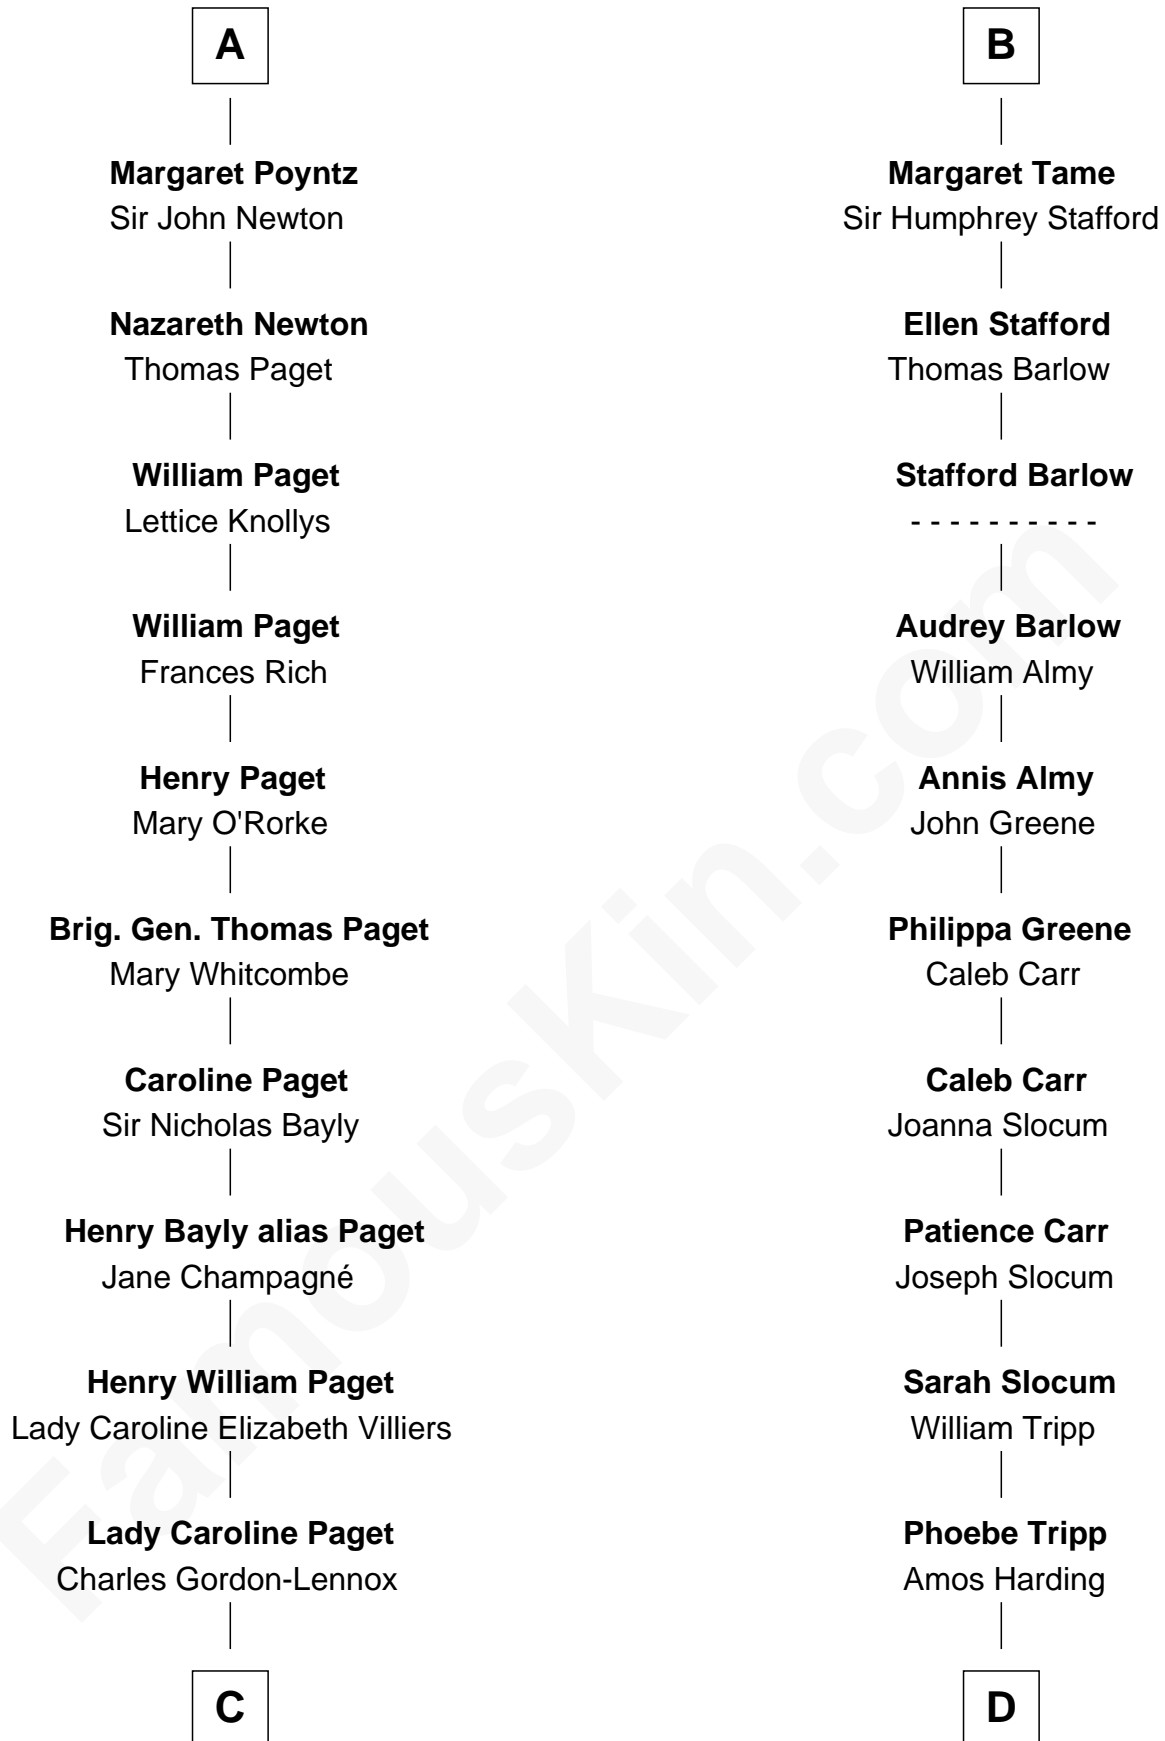

FamousKin.com
Relationship Chart of
Princess Diana
Princess of Wales

20th cousin 1 time removed of
Warren G. Harding
29th U.S. President

Sir Hugh Poyntz

C

Cecilia Catherine Gordon-Lennox

Charles George Bingham

Rosalind Cecilia Caroline Bingham

James Albert Edward Hamilton

Cynthia Elinor Beatrix Hamilton

Albert Edward John Spencer

Edward John Spencer

Frances Ruth Burke Roche

Princess Diana

Princess of Wales