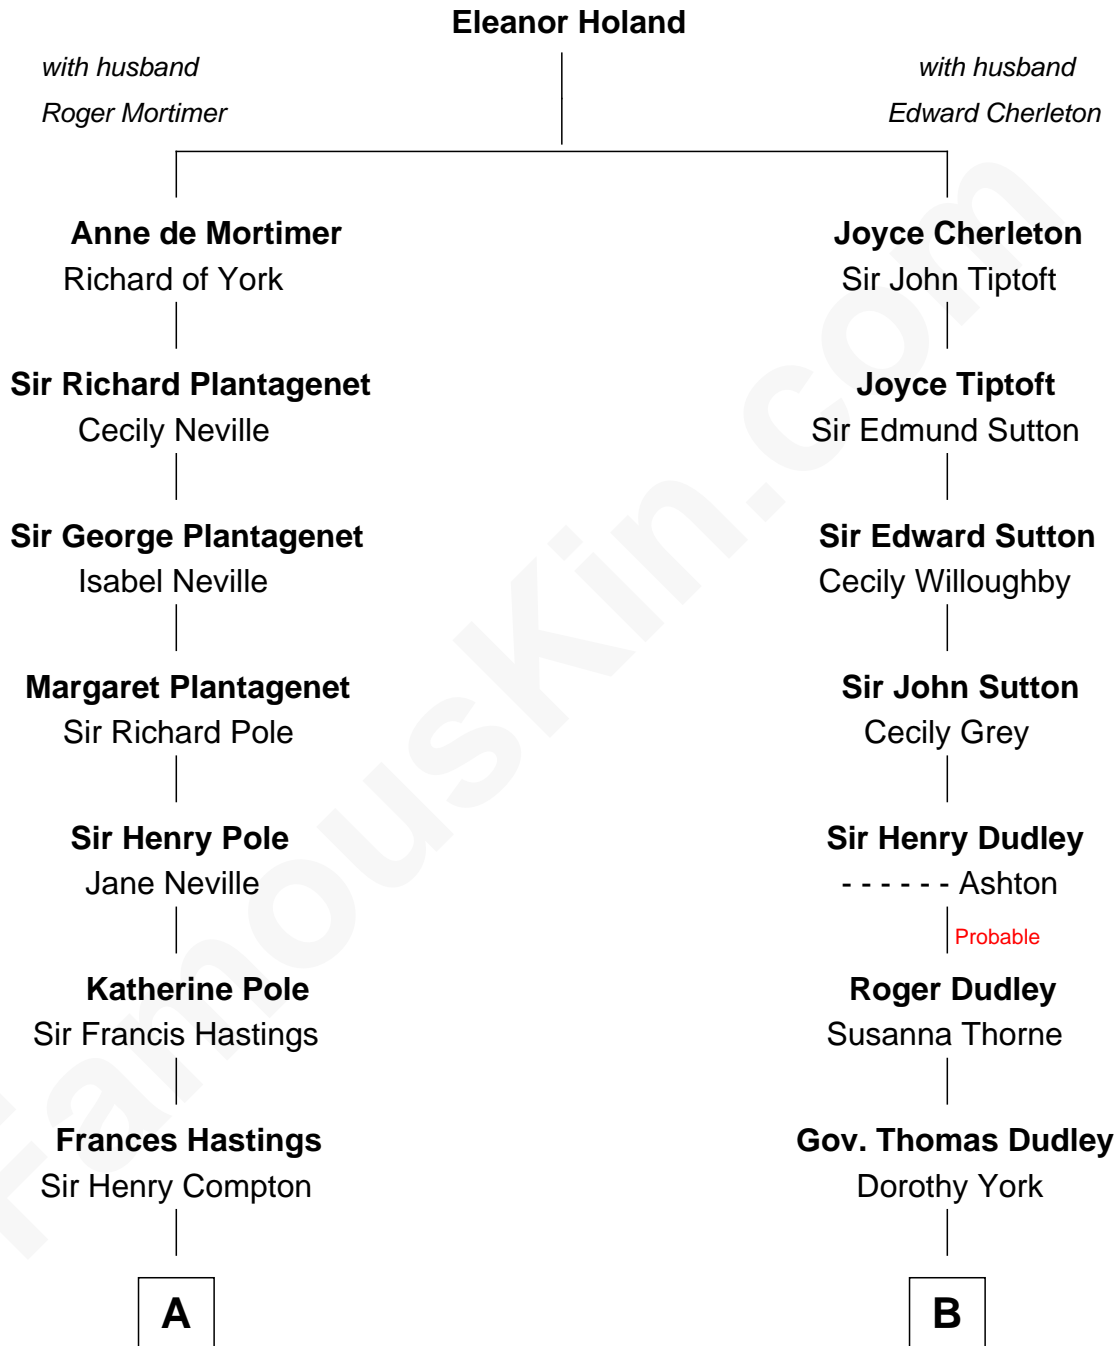

# FamousKin.com Relationship Chart of

**Princess Diana**

*Princess of Wales*

17th cousin 1 time removed of

**Herbert Hoover**

*31st U.S. President*

**C**

**Edward John Spencer**  
Frances Ruth Burke Roche

**Princess Diana**  
*Princess of Wales*

FamousKin.com