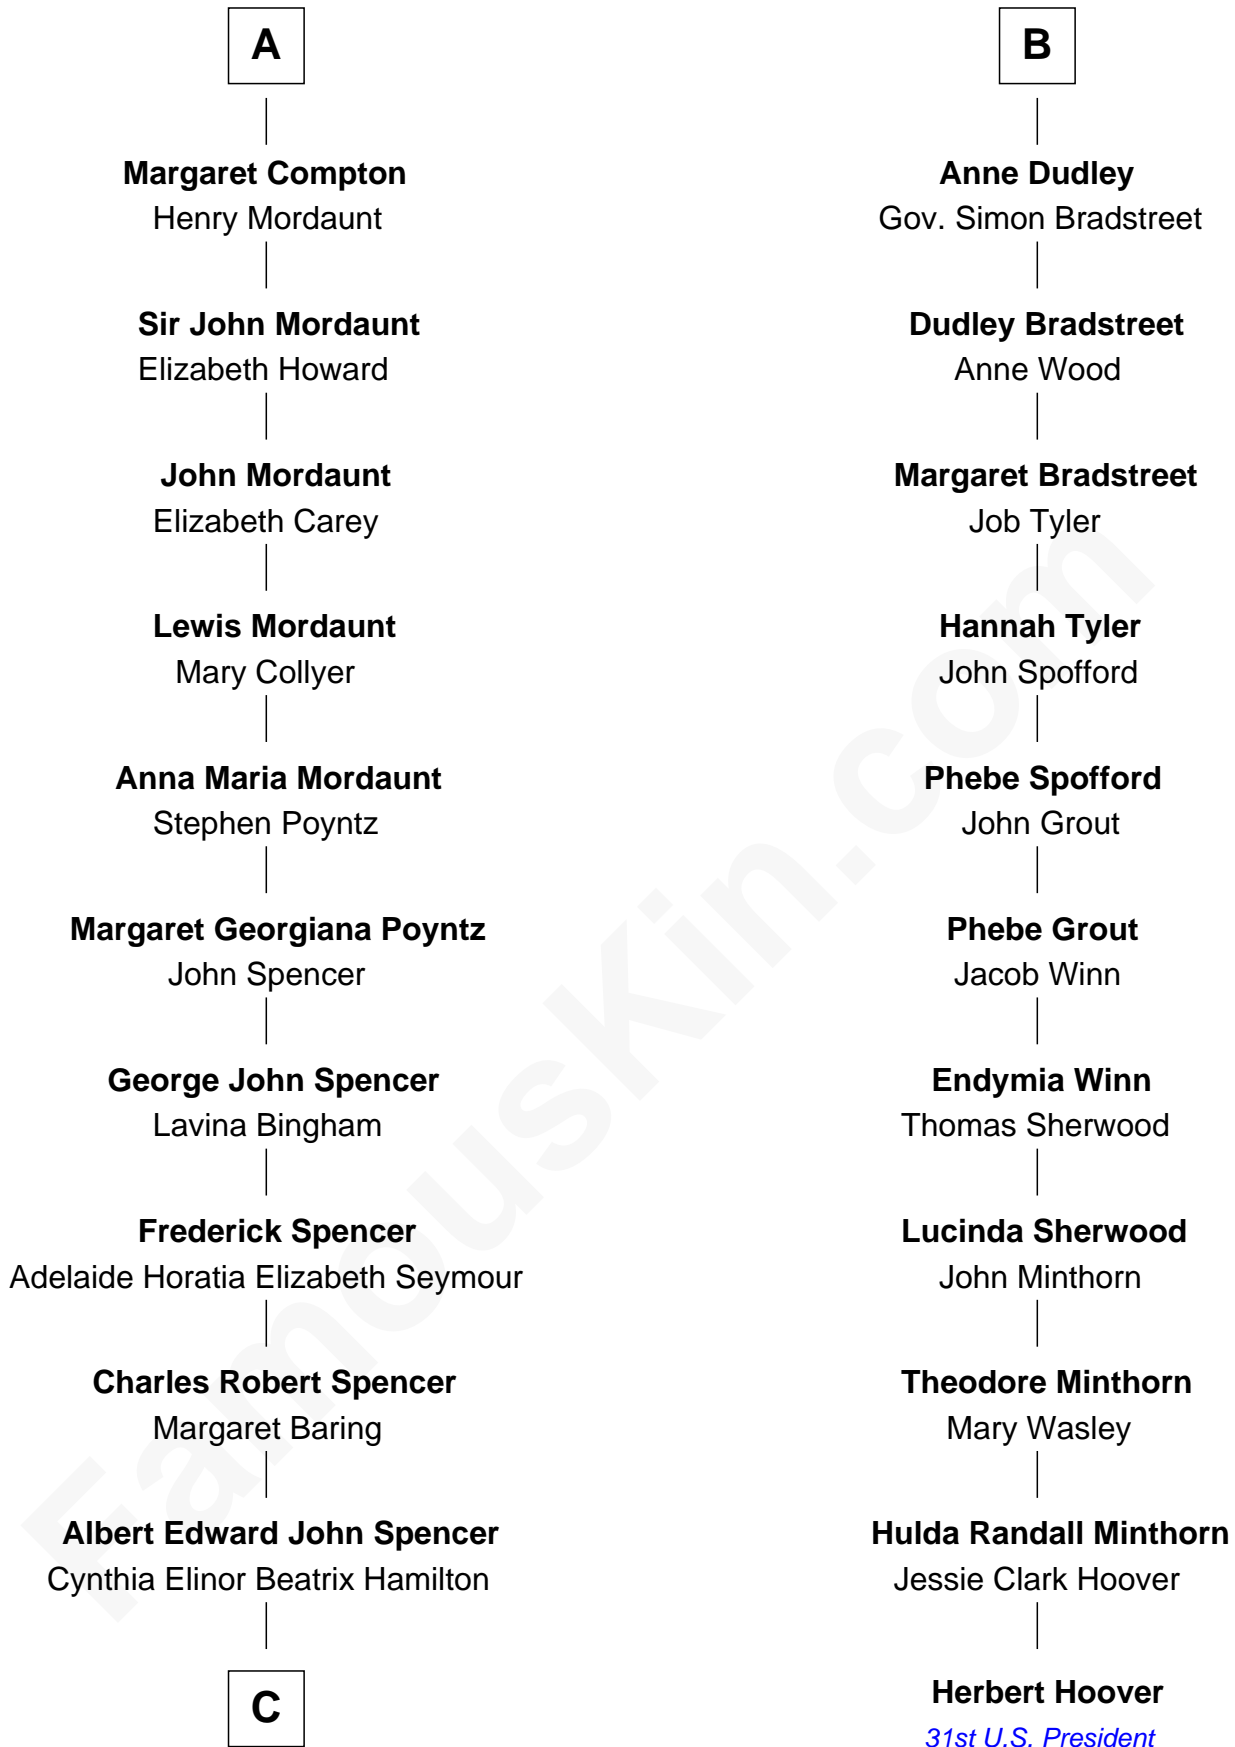

# FamousKin.com Relationship Chart of

**Princess Diana**

*Princess of Wales*

17th cousin 1 time removed of

**Herbert Hoover**

*31st U.S. President*

**C**

**Edward John Spencer**  
Frances Ruth Burke Roche

**Princess Diana**  
*Princess of Wales*

FamousKin.com