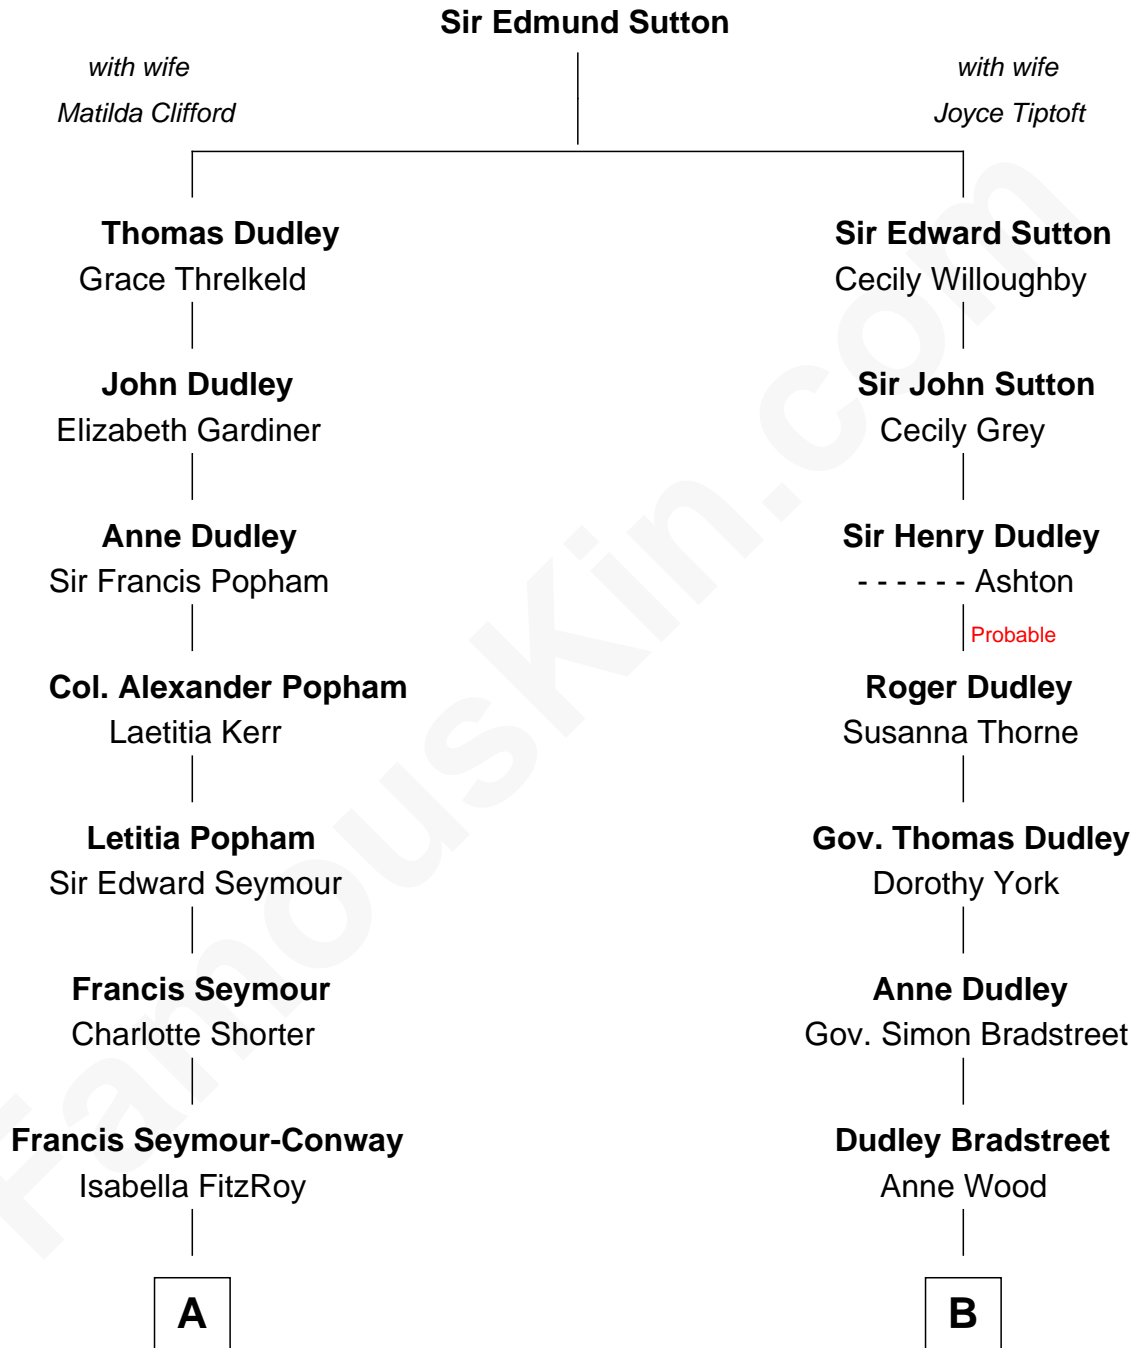

## Relationship Chart of

### Princess Diana

Princess of Wales

13th cousin 2 times removed of

**Herbert Hoover**  
31st U.S. President

**A**

**Hugh Seymour-Conway**  
Anne Horatia Waldegrave

**Sir Horace Beauchamp Seymour**  
Elizabeth Malet Palk