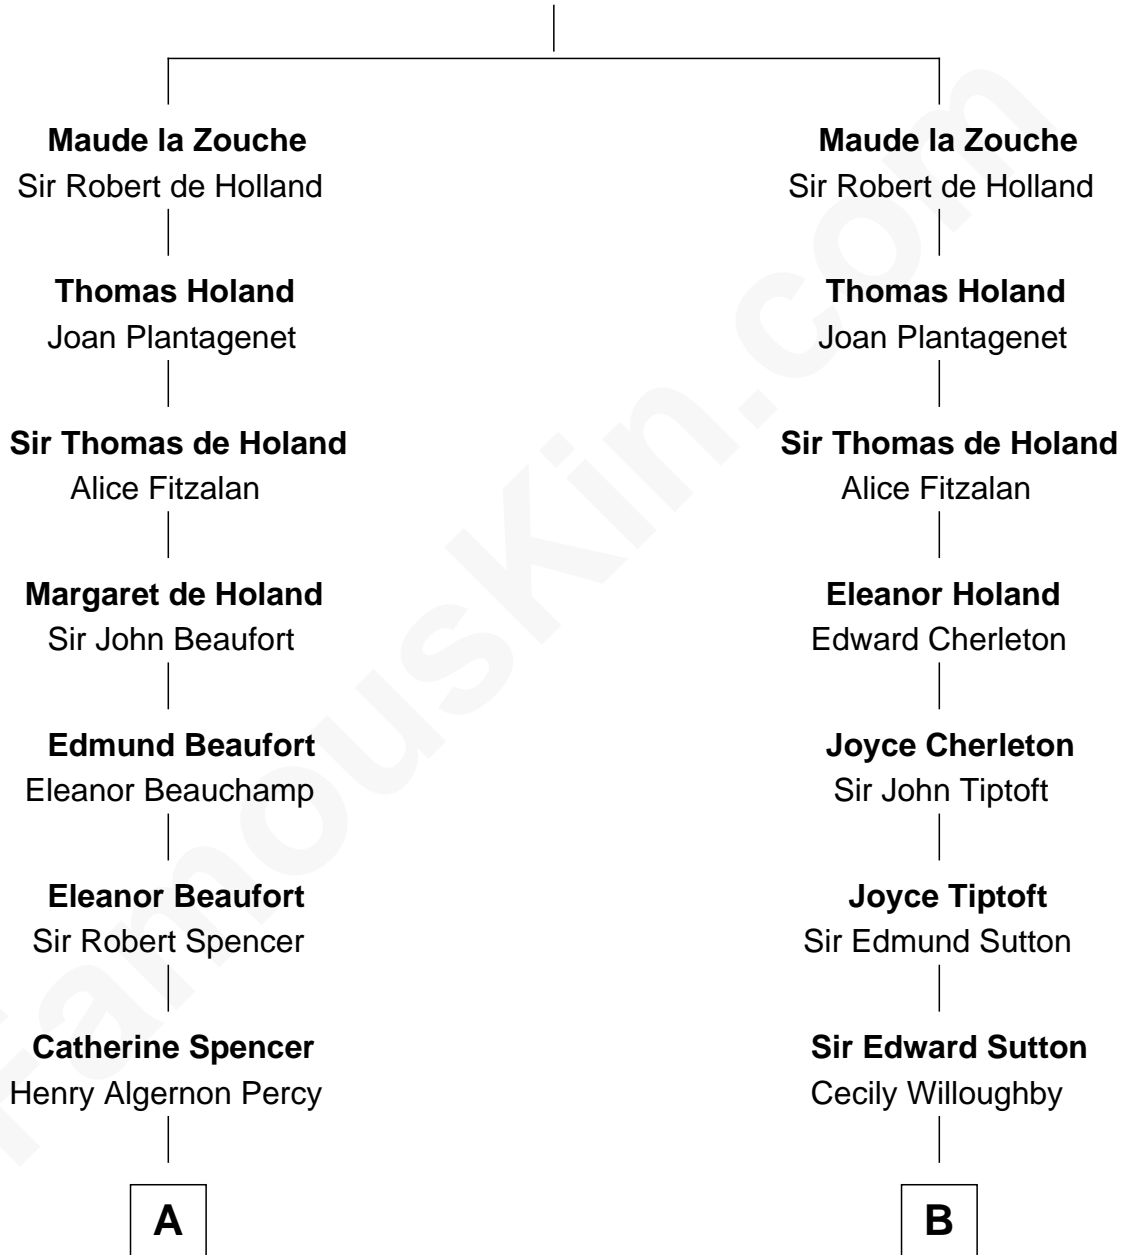

# FamousKin.com Relationship Chart of

**Princess Diana**

*Princess of Wales*

21st cousin of

**Herbert Hoover**

*31st U.S. President*

**Sir Alan la Zouche**

*Eleanor de Segrave*

**C**

**Frederick Spencer**

Adelaide Horatia Elizabeth Seymour

**Charles Robert Spencer**

Margaret Baring

**Albert Edward John Spencer**

Cynthia Elinor Beatrix Hamilton

**Edward John Spencer**

Frances Ruth Burke Roche

**Princess Diana**

*Princess of Wales*

**D**

**Endymia Winn**

Thomas Sherwood

**Lucinda Sherwood**

John Minthorn