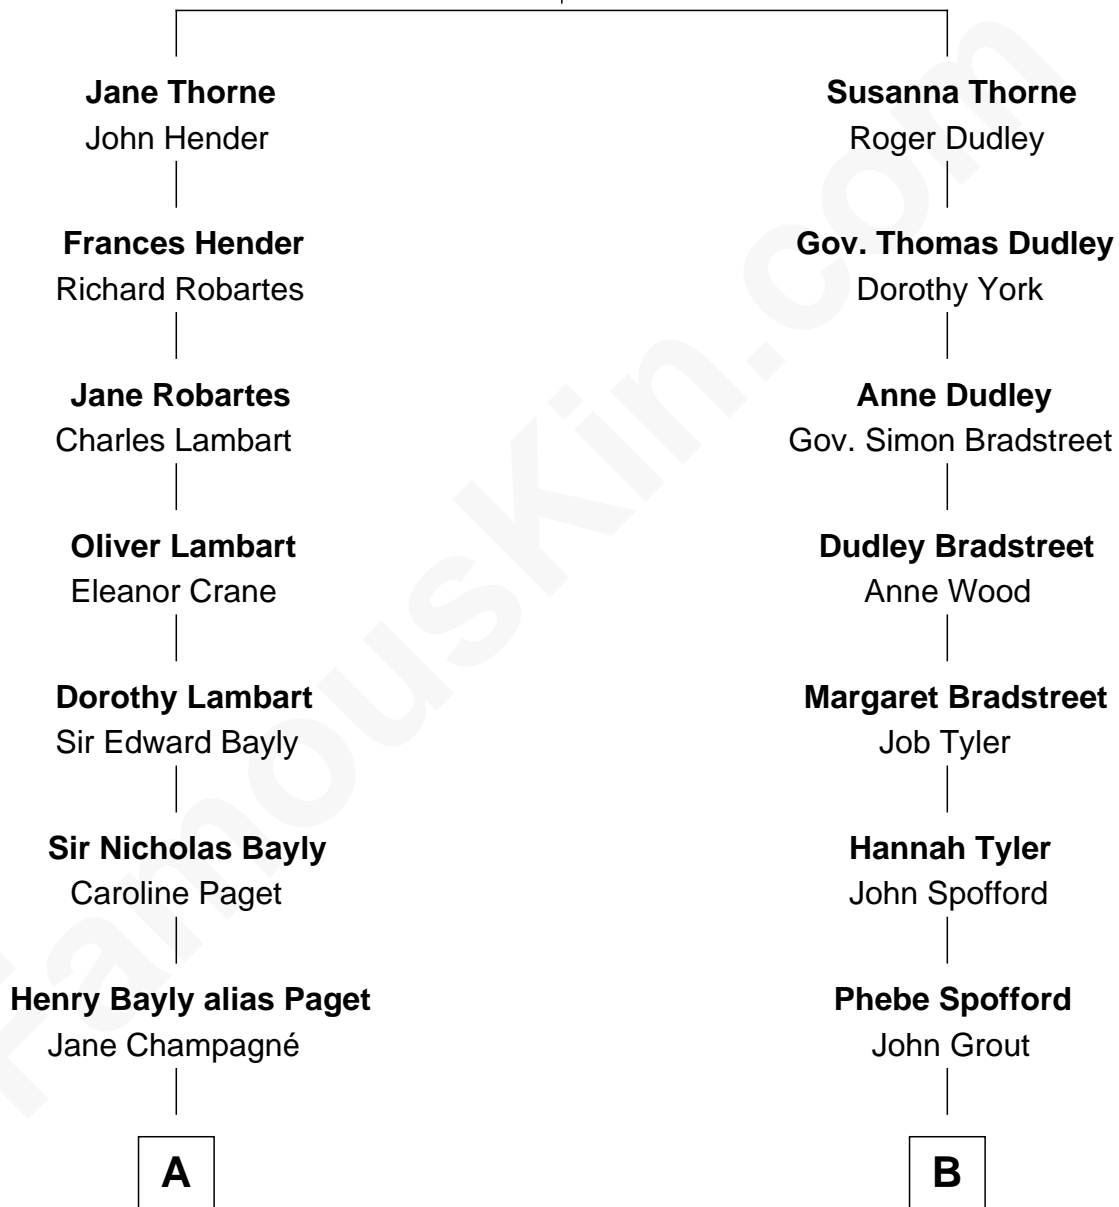

FamousKin.com Relationship Chart of

Princess Diana

Princess of Wales

12th cousin 1 time removed of

Herbert Hoover

31st U.S. President

Thomas Thorne

Mary Purefoy

A

Henry William Paget
Lady Caroline Elizabeth Villiers

Lady Caroline Paget
Charles Gordon-Lennox

Cecilia Catherine Gordon-Lennox
Charles George Bingham

Rosalind Cecilia Caroline Bingham
James Albert Edward Hamilton