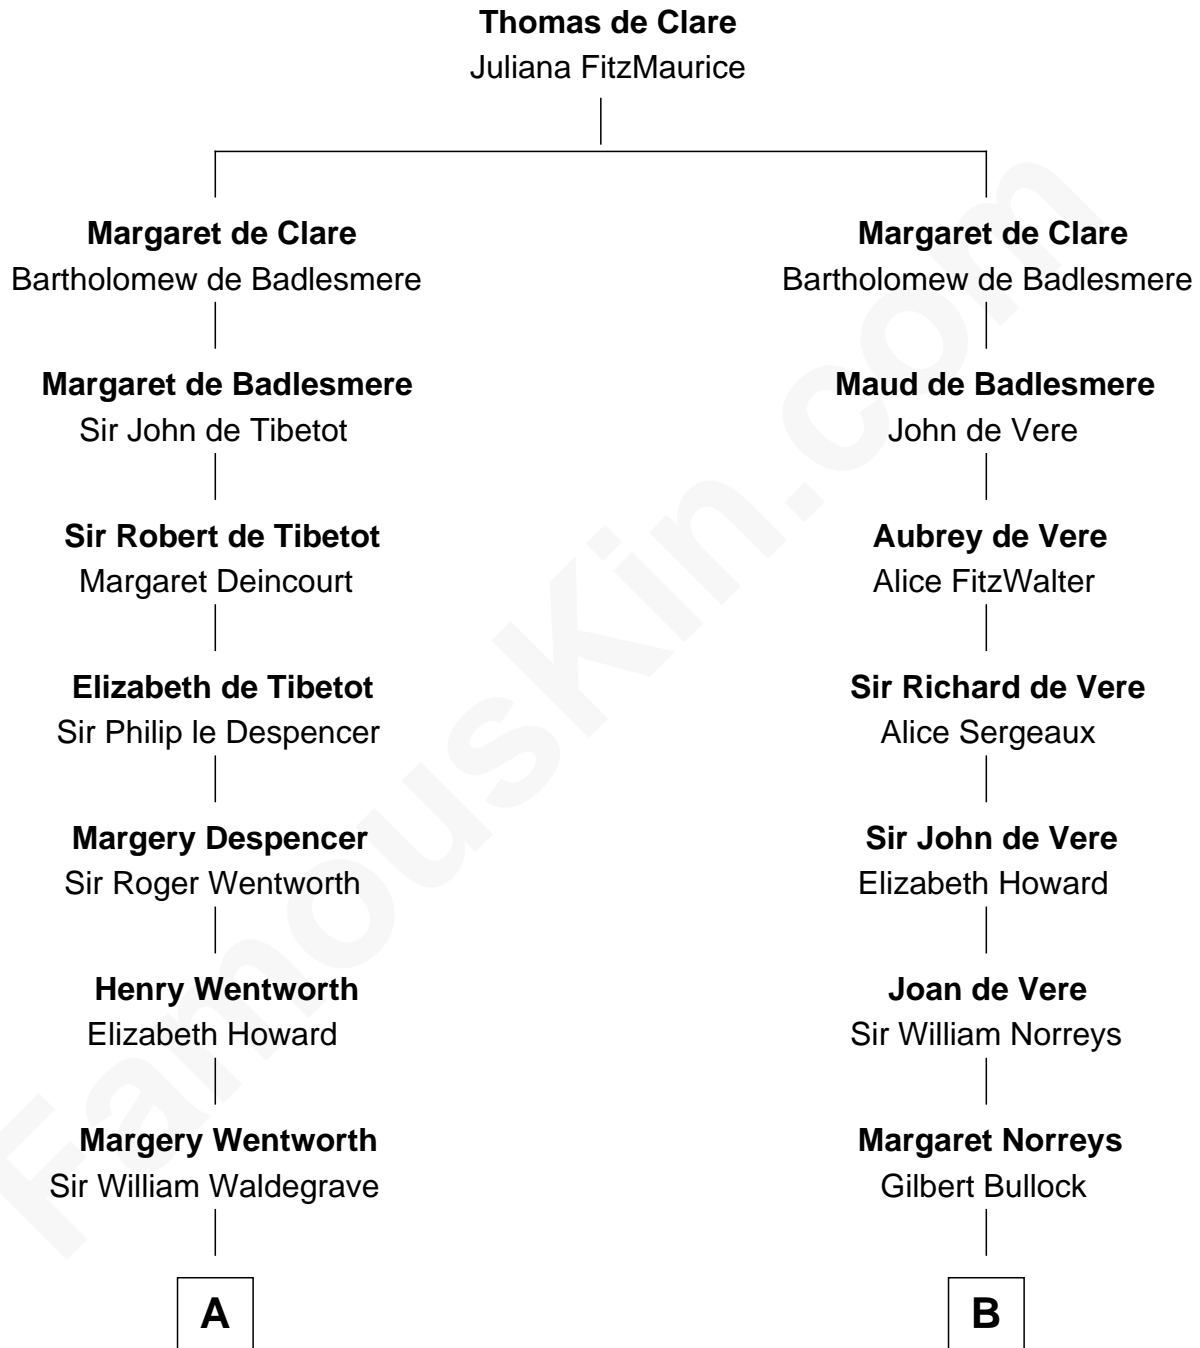

**FamousKin.com**  
**Relationship Chart of**  
**Princess Diana**  
*Princess of Wales*

20th cousin 1 time removed of  
**Lou (Henry) Hoover**  
*First Lady of President Herbert Hoover*

**C**

**Frederick Spencer**

Adelaide Horatia Elizabeth Seymour

**Charles Robert Spencer**

Margaret Baring

**Albert Edward John Spencer**

Cynthia Elinor Beatrix Hamilton

**Edward John Spencer**

Frances Ruth Burke Roche

**Princess Diana**

*Princess of Wales*

**D**

**Nancy M. Wallace**

John Scobey

**Philomelia Sophia Scobey**

Phineas Weed

**Florence Ida Weed**

Charles Delano Henry