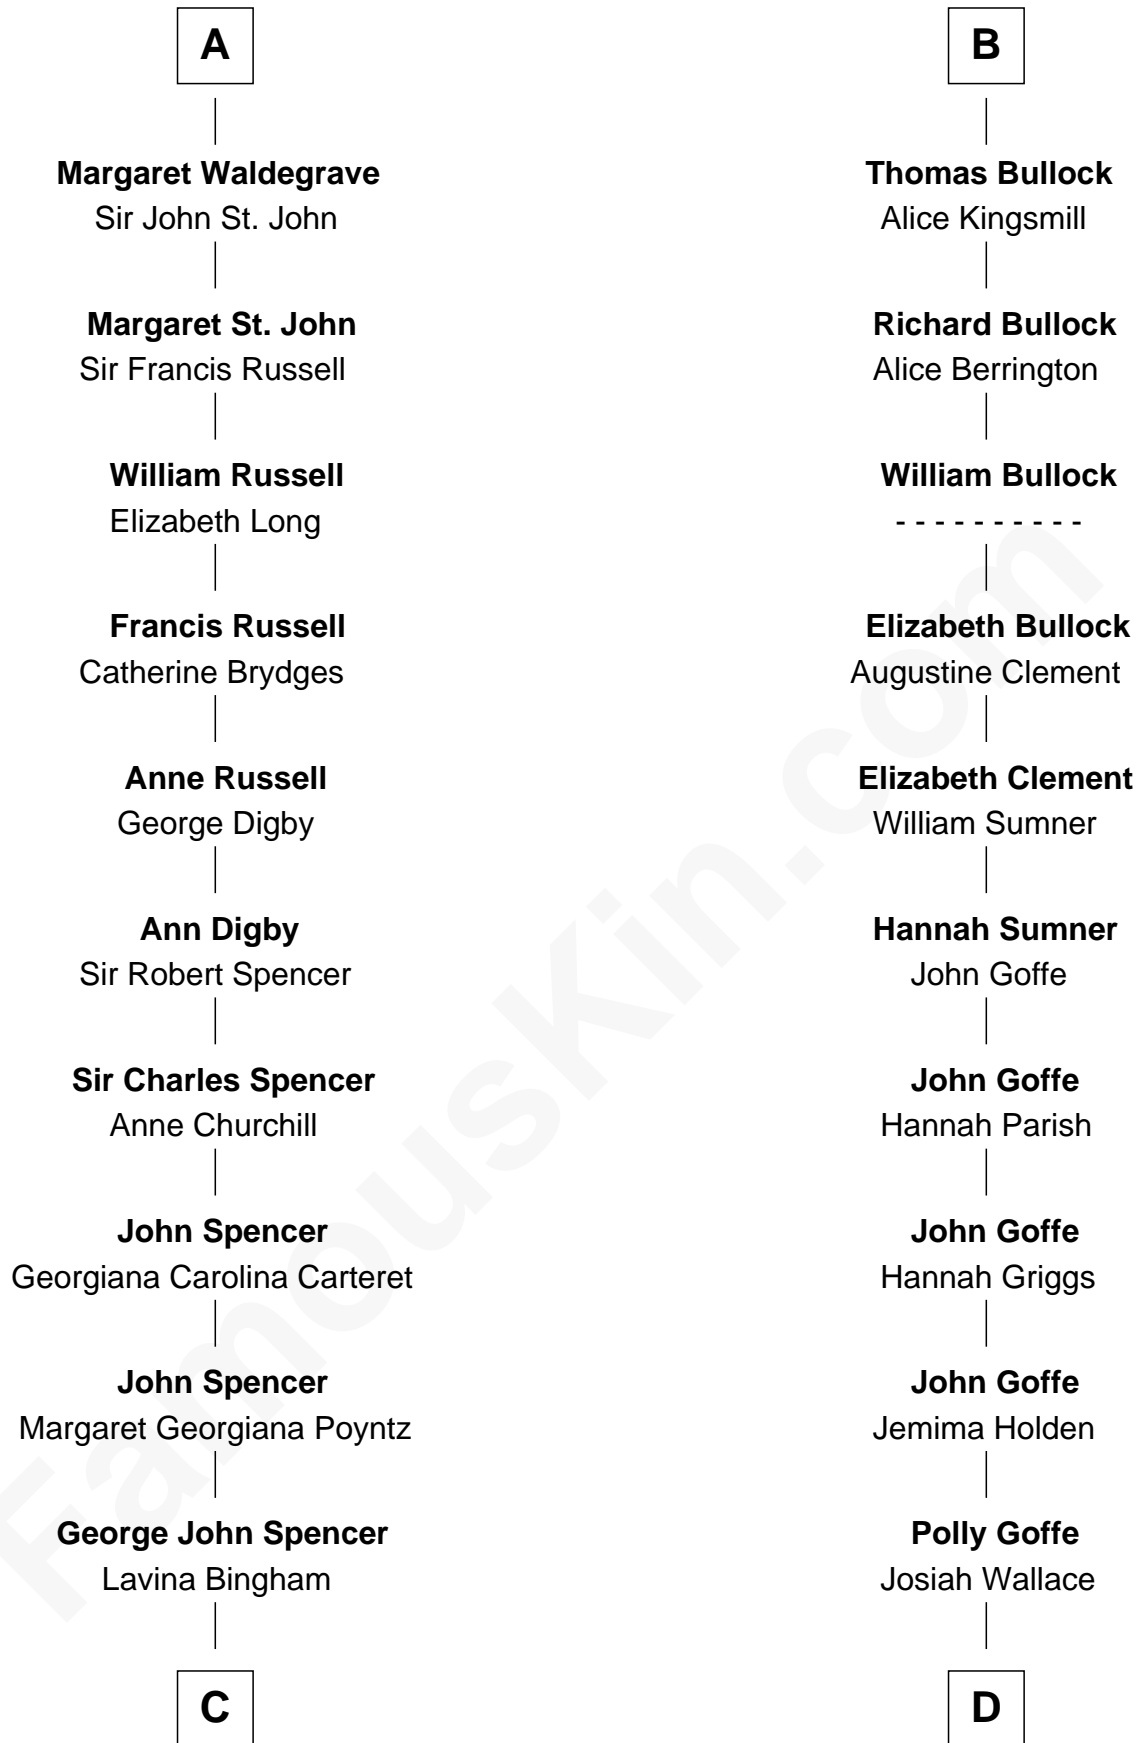

**FamousKin.com**  
**Relationship Chart of**  
**Princess Diana**  
*Princess of Wales*

20th cousin 1 time removed of  
**Lou (Henry) Hoover**  
*First Lady of President Herbert Hoover*

**C**

**Frederick Spencer**

Adelaide Horatia Elizabeth Seymour

**Charles Robert Spencer**

Margaret Baring

**Albert Edward John Spencer**

Cynthia Elinor Beatrix Hamilton

**Edward John Spencer**

Frances Ruth Burke Roche

**Princess Diana**

*Princess of Wales*

**D**

**Nancy M. Wallace**

John Scobey

**Philomelia Sophia Scobey**

Phineas Weed

**Florence Ida Weed**

Charles Delano Henry

**Lou (Henry) Hoover**

*First Lady of Herbert Hoover*

FamousKin.com