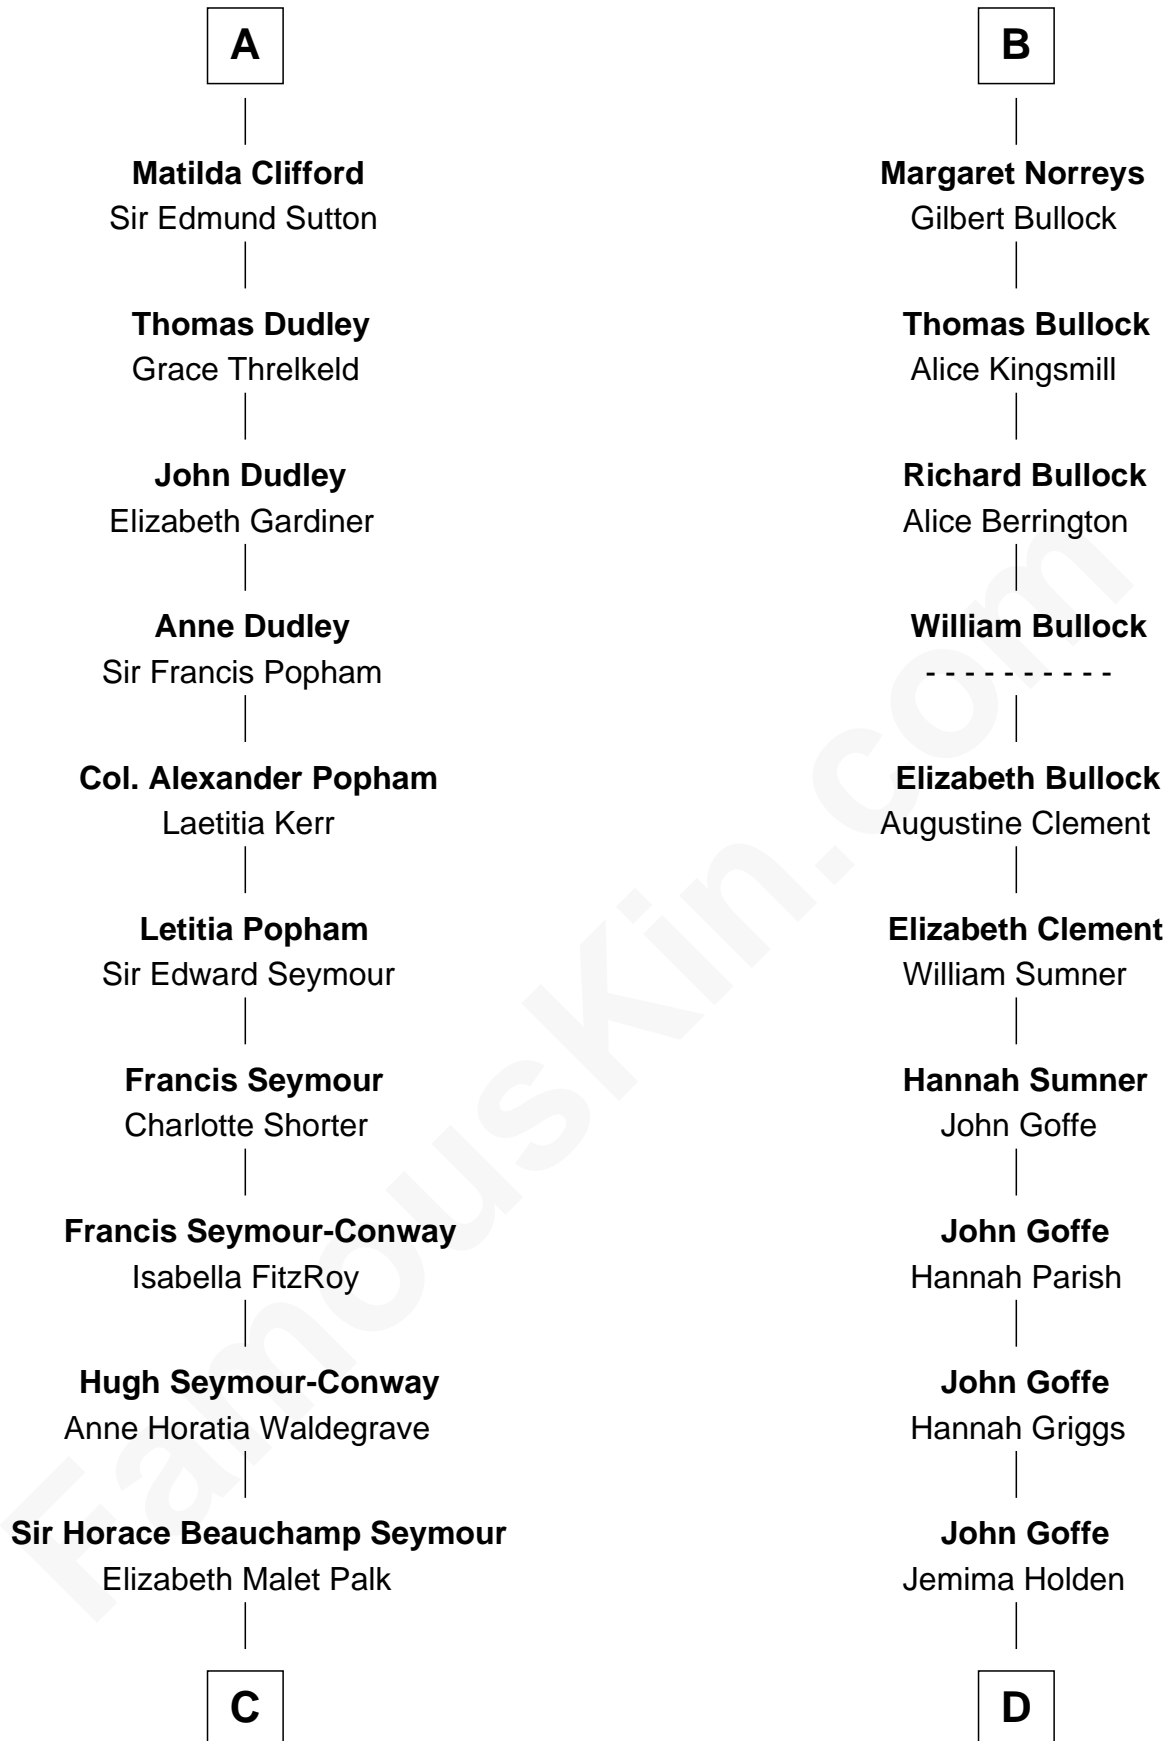

FamousKin.com Relationship Chart of

Princess Diana

Princess of Wales

21st cousin of

Lou (Henry) Hoover

First Lady of President Herbert Hoover

C

Adelaide Horatia Elizabeth Seymour

Frederick Spencer

Charles Robert Spencer

Margaret Baring

Albert Edward John Spencer

Cynthia Elinor Beatrix Hamilton

Edward John Spencer

Frances Ruth Burke Roche

Princess Diana