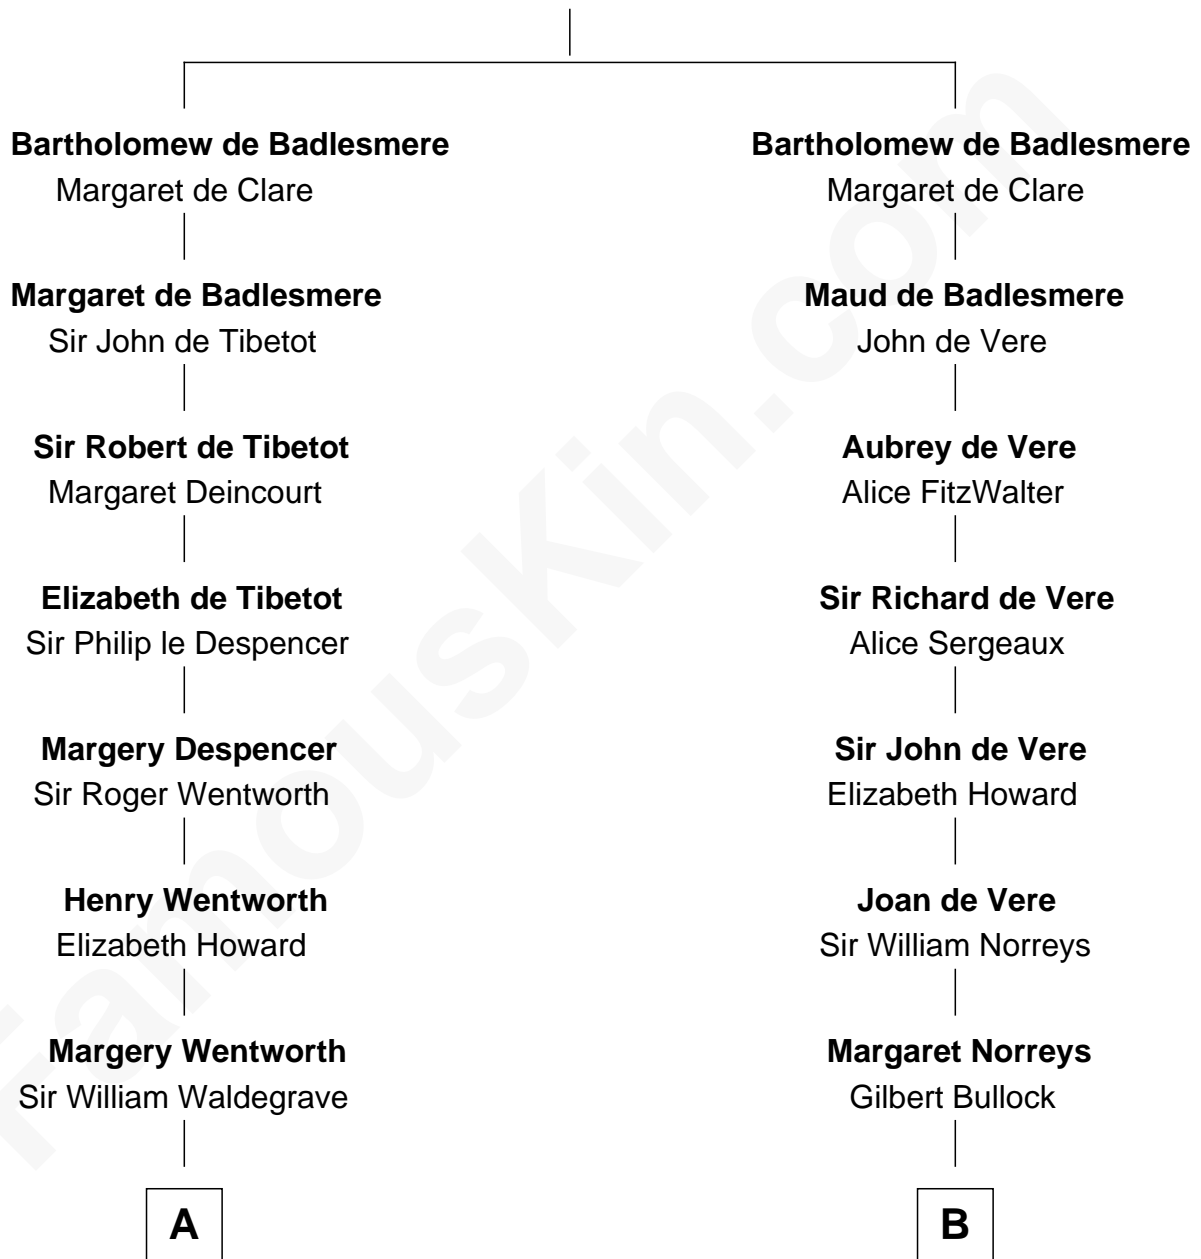

FamousKin.com
Relationship Chart of
Princess Diana
Princess of Wales

20th cousin 1 time removed of
Lou (Henry) Hoover
First Lady of President Herbert Hoover

Gunselm de Badlesmere

C

Frederick Spencer

Adelaide Horatia Elizabeth Seymour

Charles Robert Spencer

Margaret Baring

Albert Edward John Spencer

Cynthia Elinor Beatrix Hamilton

Edward John Spencer

Frances Ruth Burke Roche

Princess Diana

Princess of Wales