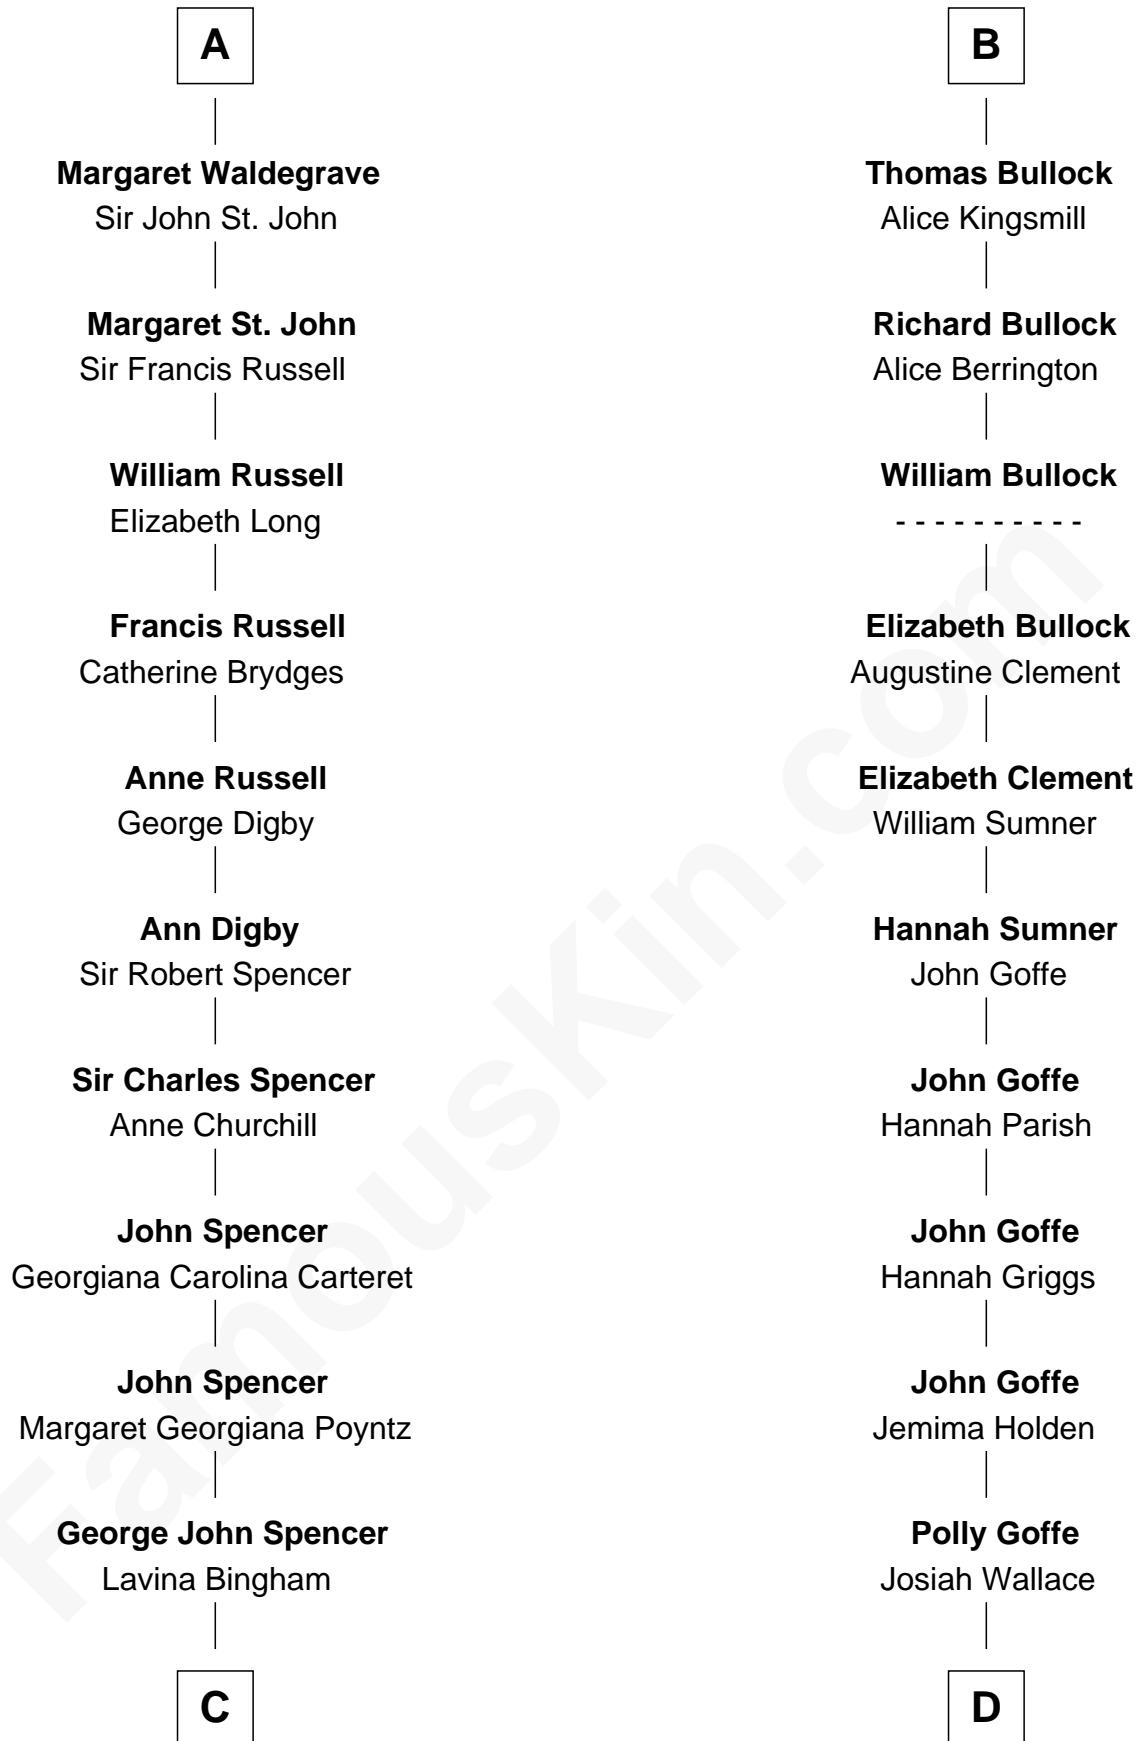

FamousKin.com
Relationship Chart of
Princess Diana
Princess of Wales

20th cousin 1 time removed of
Lou (Henry) Hoover
First Lady of President Herbert Hoover

Gunselm de Badlesmere

C

Frederick Spencer

Adelaide Horatia Elizabeth Seymour

Charles Robert Spencer

Margaret Baring

Albert Edward John Spencer

Cynthia Elinor Beatrix Hamilton

Edward John Spencer

Frances Ruth Burke Roche

Princess Diana

Princess of Wales

D

Nancy M. Wallace

John Scobey

Philomelia Sophia Scobey

Phineas Weed

Florence Ida Weed

Charles Delano Henry

Lou (Henry) Hoover