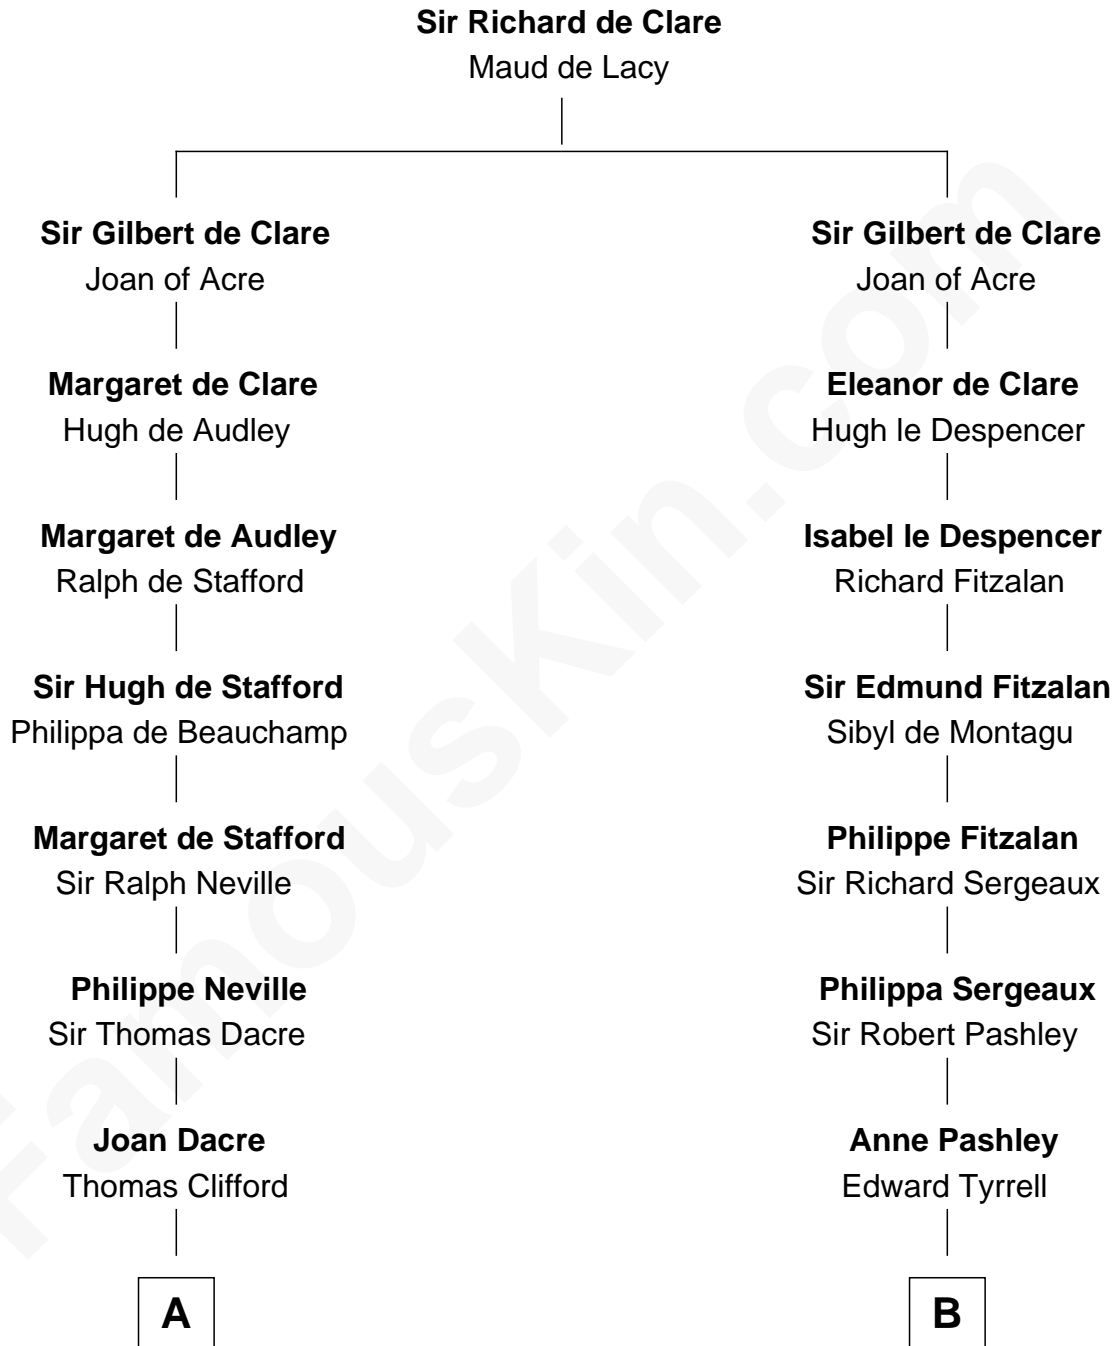

FamousKin.com Relationship Chart of

Princess Diana

Princess of Wales

21st cousin of

Ellen Louise (Axson) Wilson

First Lady of President Woodrow Wilson

C

Adelaide Horatia Elizabeth Seymour

Frederick Spencer

Charles Robert Spencer

Margaret Baring

Albert Edward John Spencer

Cynthia Elinor Beatrix Hamilton

Edward John Spencer

Frances Ruth Burke Roche

Princess Diana

Princess of Wales

D

Deliverance Coward

James FitzRandolph

Isaac FitzRandolph

Eleanor Hunter

Rebecca Longstreet FitzRandolph

Rev. Isaac Stockton Keith Axson