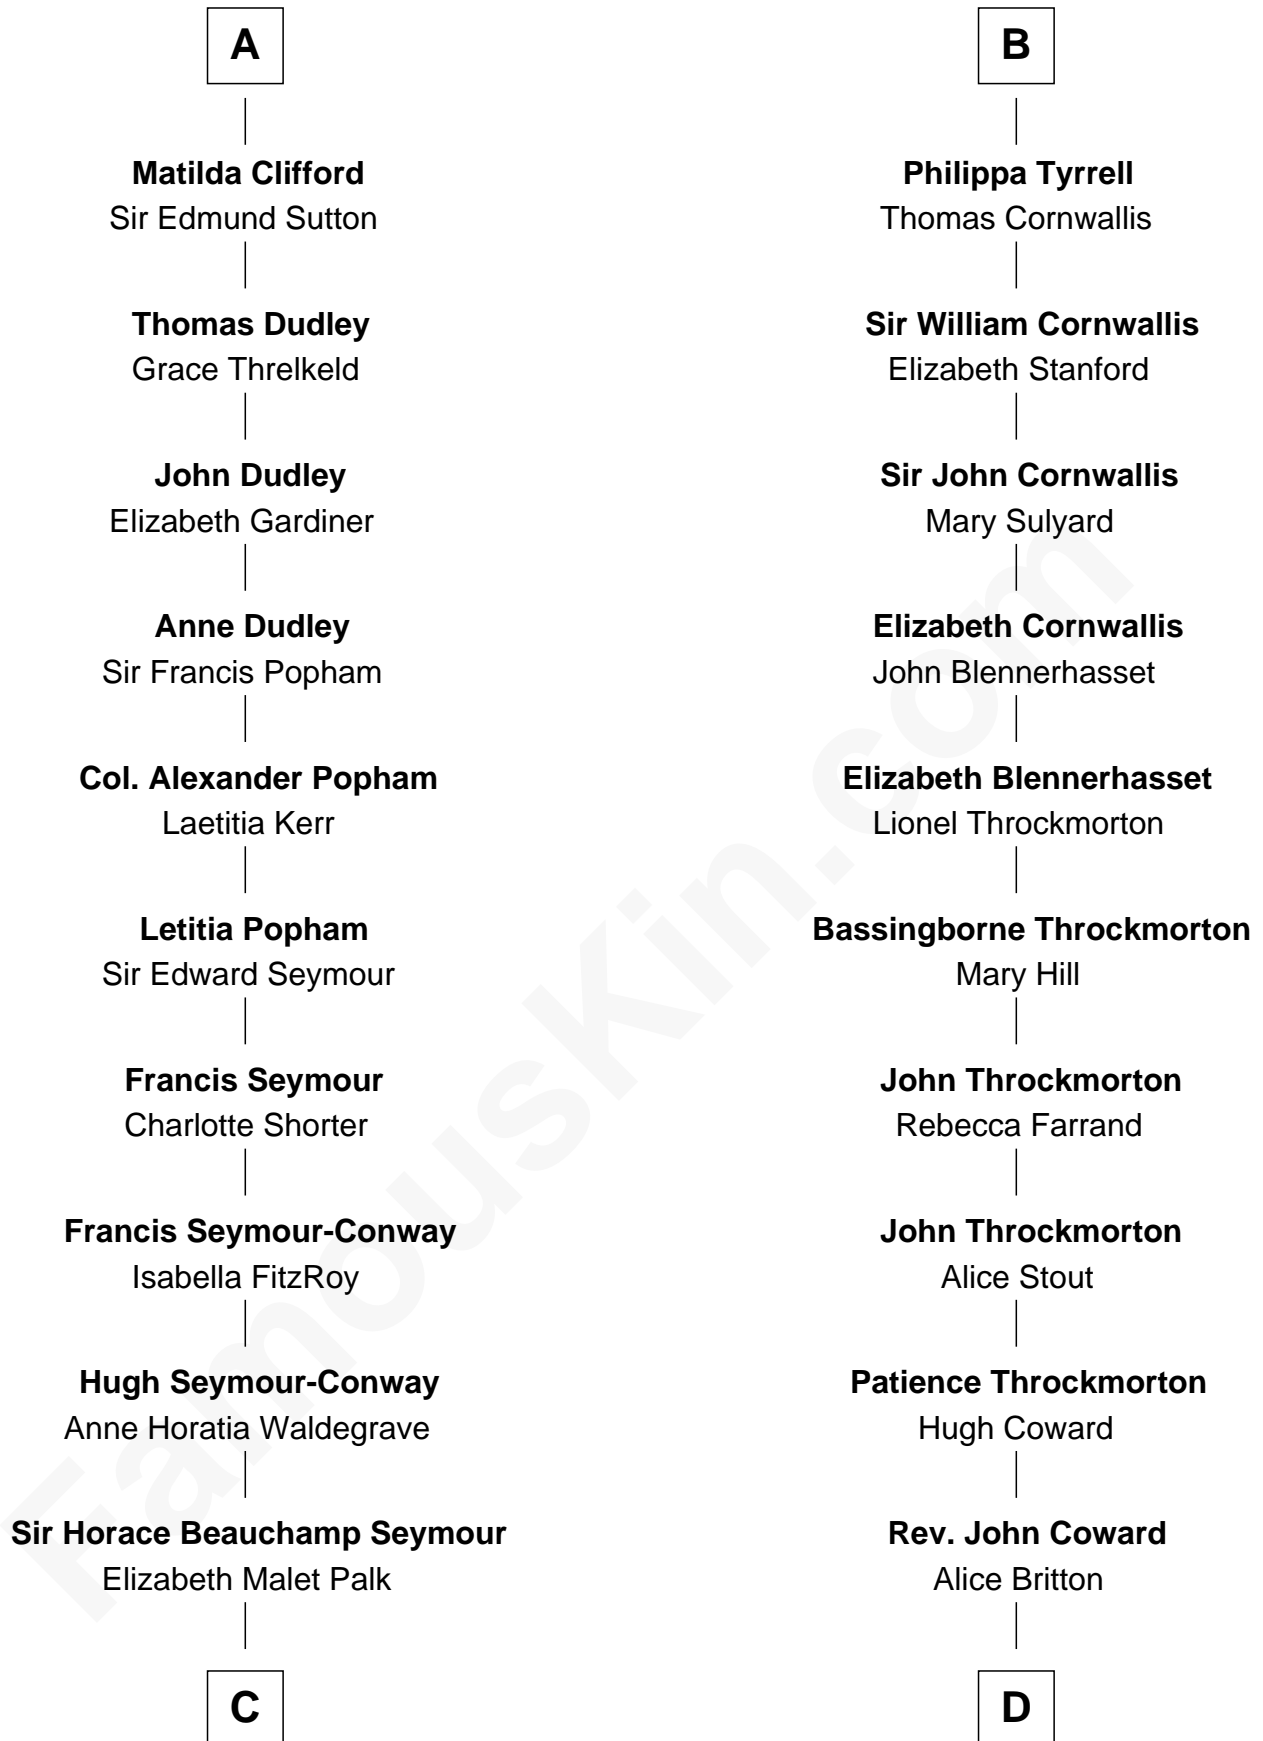

FamousKin.com Relationship Chart of

Princess Diana

Princess of Wales

21st cousin of

Ellen Louise (Axson) Wilson

First Lady of President Woodrow Wilson

C

Adelaide Horatia Elizabeth Seymour

Frederick Spencer

Charles Robert Spencer

Margaret Baring

Albert Edward John Spencer

Cynthia Elinor Beatrix Hamilton

Edward John Spencer

Frances Ruth Burke Roche

Princess Diana