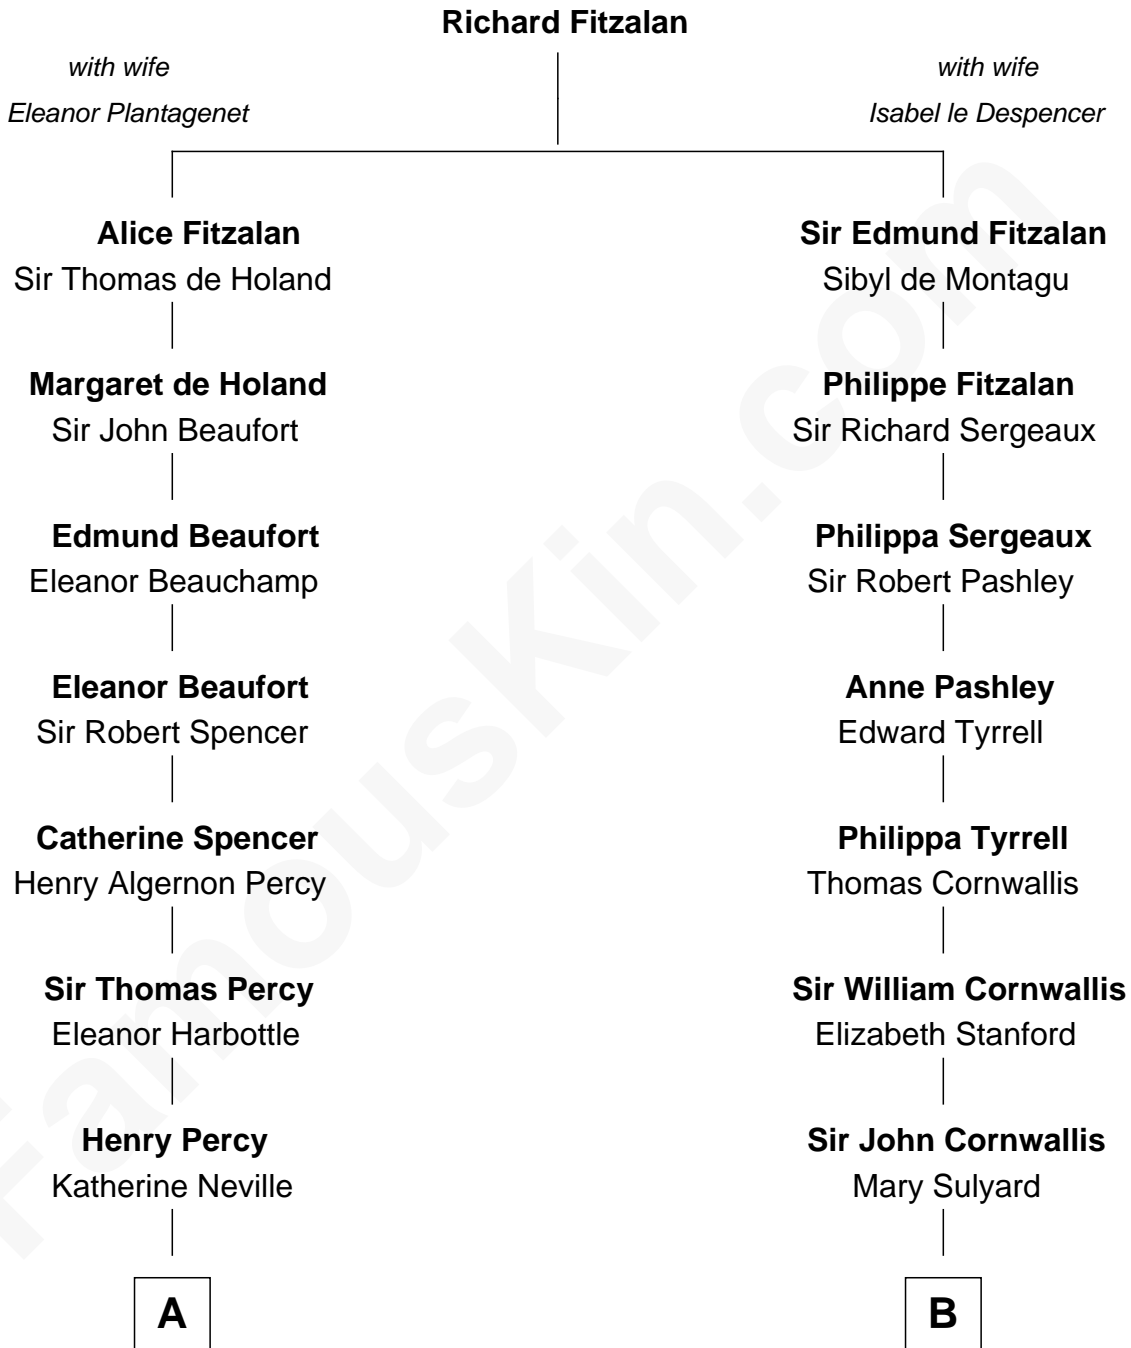

FamousKin.com
Relationship Chart of
Princess Diana
Princess of Wales

18th cousin 1 time removed of

Ellen Louise (Axson) Wilson
First Lady of President Woodrow Wilson

C

Albert Edward John Spencer
Cynthia Elinor Beatrix Hamilton

Edward John Spencer
Frances Ruth Burke Roche

Princess Diana
Princess of Wales

D

Rev. Samuel Edward Axson
Margaret Jane Hoyt

Ellen Louise (Axson) Wilson
First Lady of Woodrow Wilson

FamousKin.com