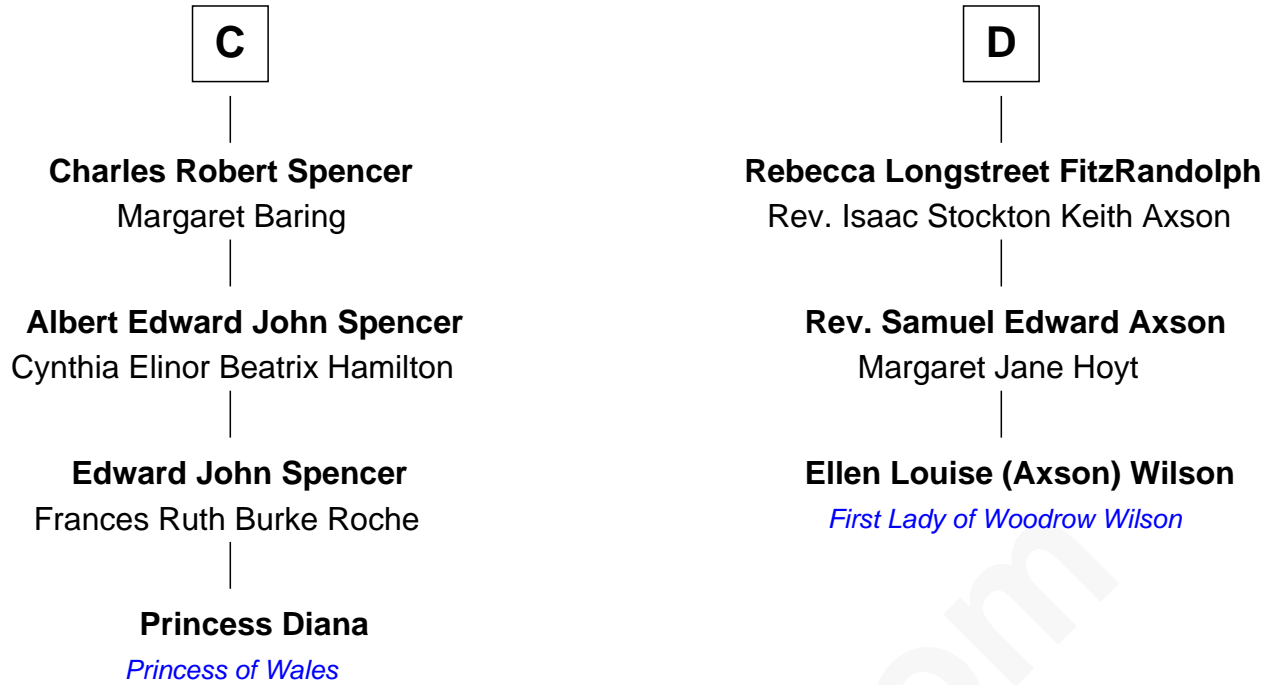

FamousKin.com

Relationship Chart of

Princess Diana

Princess of Wales

19th cousin 1 time removed of

Ellen Louise (Axson) Wilson
First Lady of President Woodrow Wilson

Sir William de Montagu
 Elizabeth de Montfort

Philippa Tyrrell
 Thomas Cornwallis

Matilda Clifford
 Sir Edmund Sutton

Sir William Cornwallis
 Elizabeth Stanford

A

B

FamousKin.com