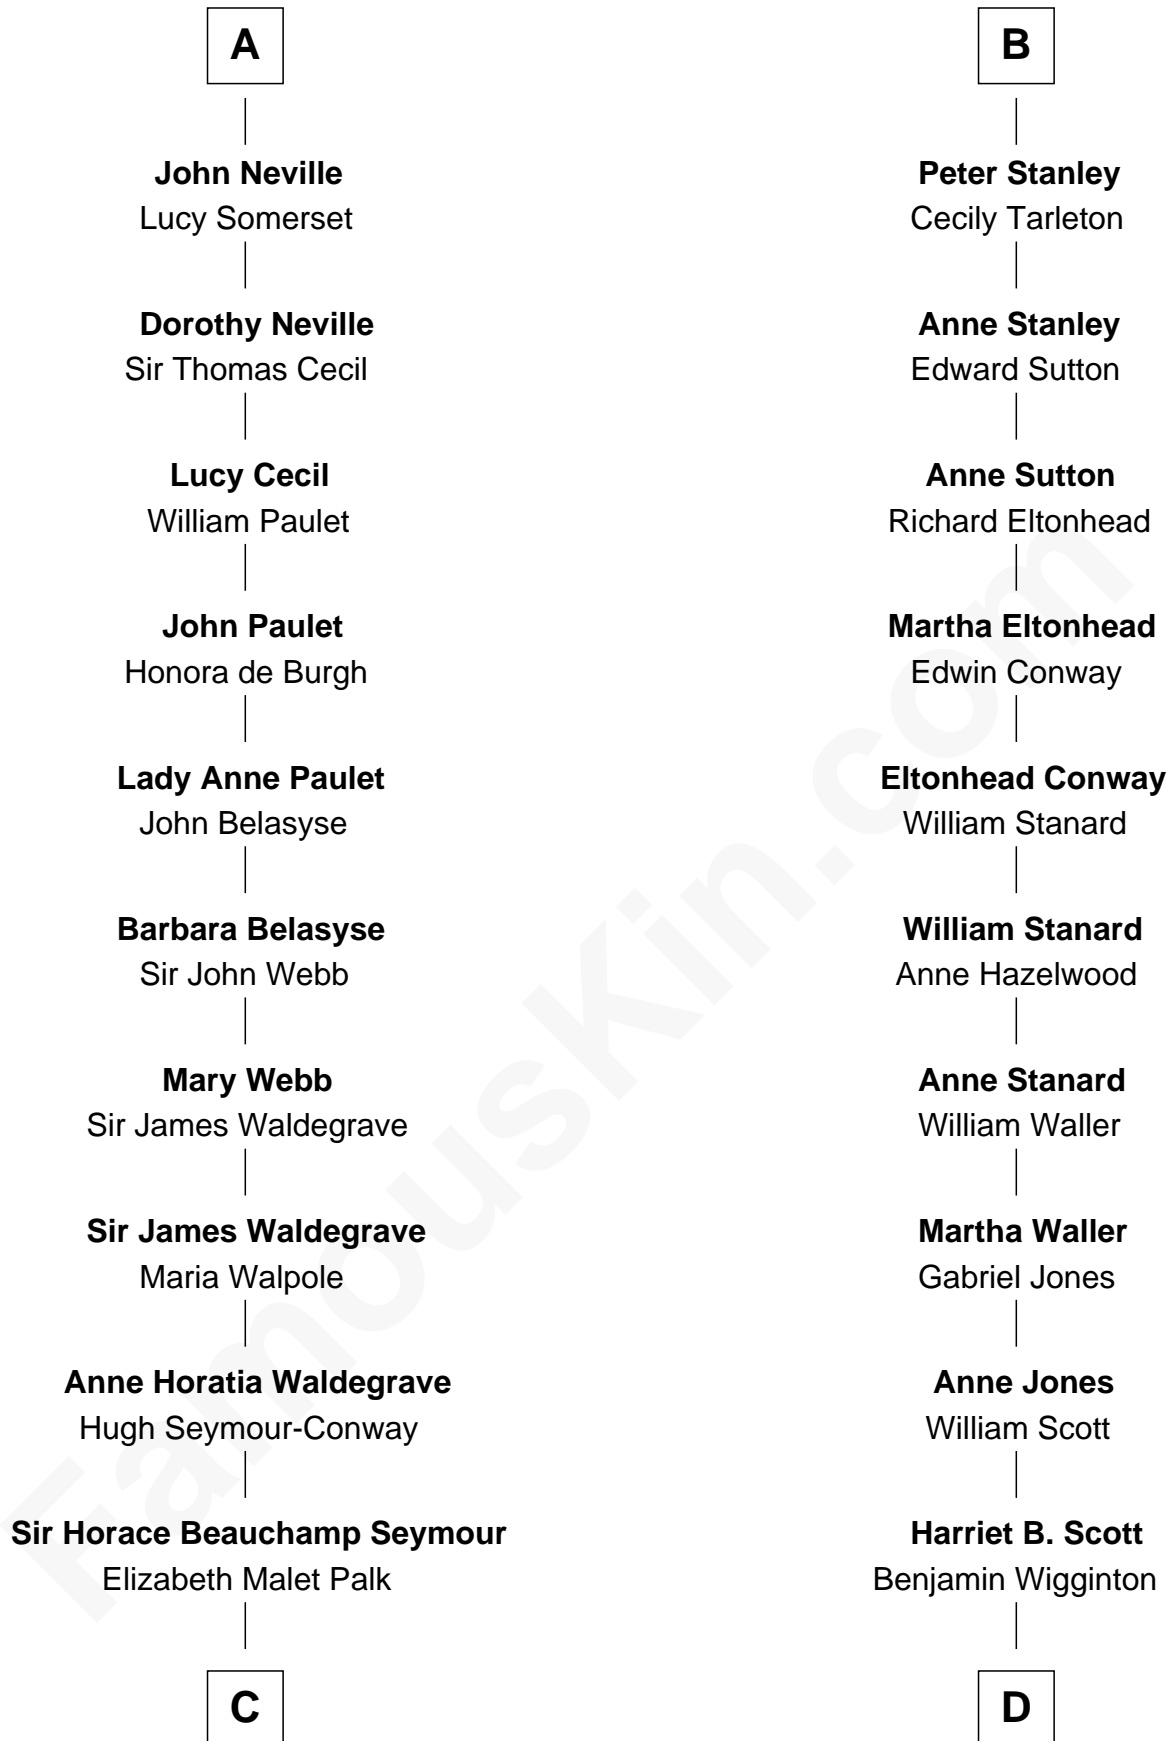

FamousKin.com
Relationship Chart of
Princess Diana
Princess of Wales

19th cousin 2 times removed of

Edith (Bolling) Wilson
First Lady of President Woodrow Wilson

C

Adelaide Horatia Elizabeth Seymour

Frederick Spencer

Charles Robert Spencer

Margaret Baring

Albert Edward John Spencer

Cynthia Elinor Beatrix Hamilton

Edward John Spencer

Frances Ruth Burke Roche

Princess Diana

Princess of Wales

D

Anne E. Wigginton

Archibald Bolling

William Holcombe Bolling

Sarah Spiers White

Edith (Bolling) Wilson

First Lady of Woodrow Wilson

FamousKin.com