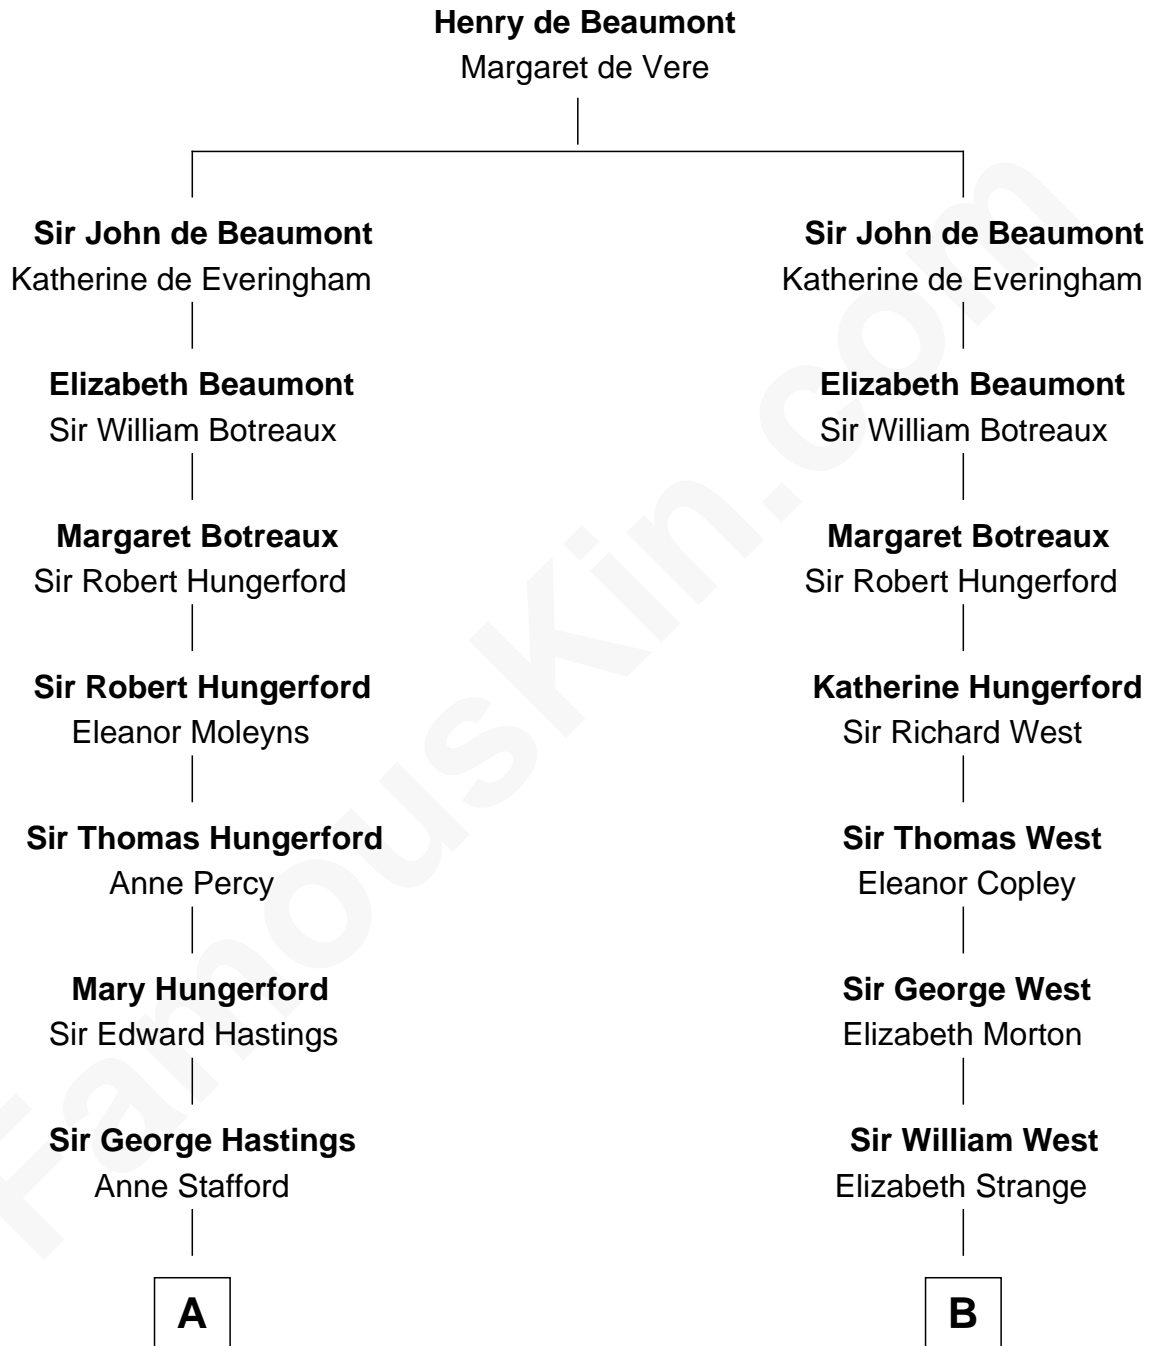

FamousKin.com

Relationship Chart of

Princess Diana

Princess of Wales

17th cousin 3 times removed of

Edith (Bolling) Wilson

First Lady of President Woodrow Wilson

C

—
Charles Robert Spencer

Margaret Baring

—
Albert Edward John Spencer

Cynthia Elinor Beatrix Hamilton

—
Edward John Spencer

Frances Ruth Burke Roche

—
Princess Diana

Princess of Wales