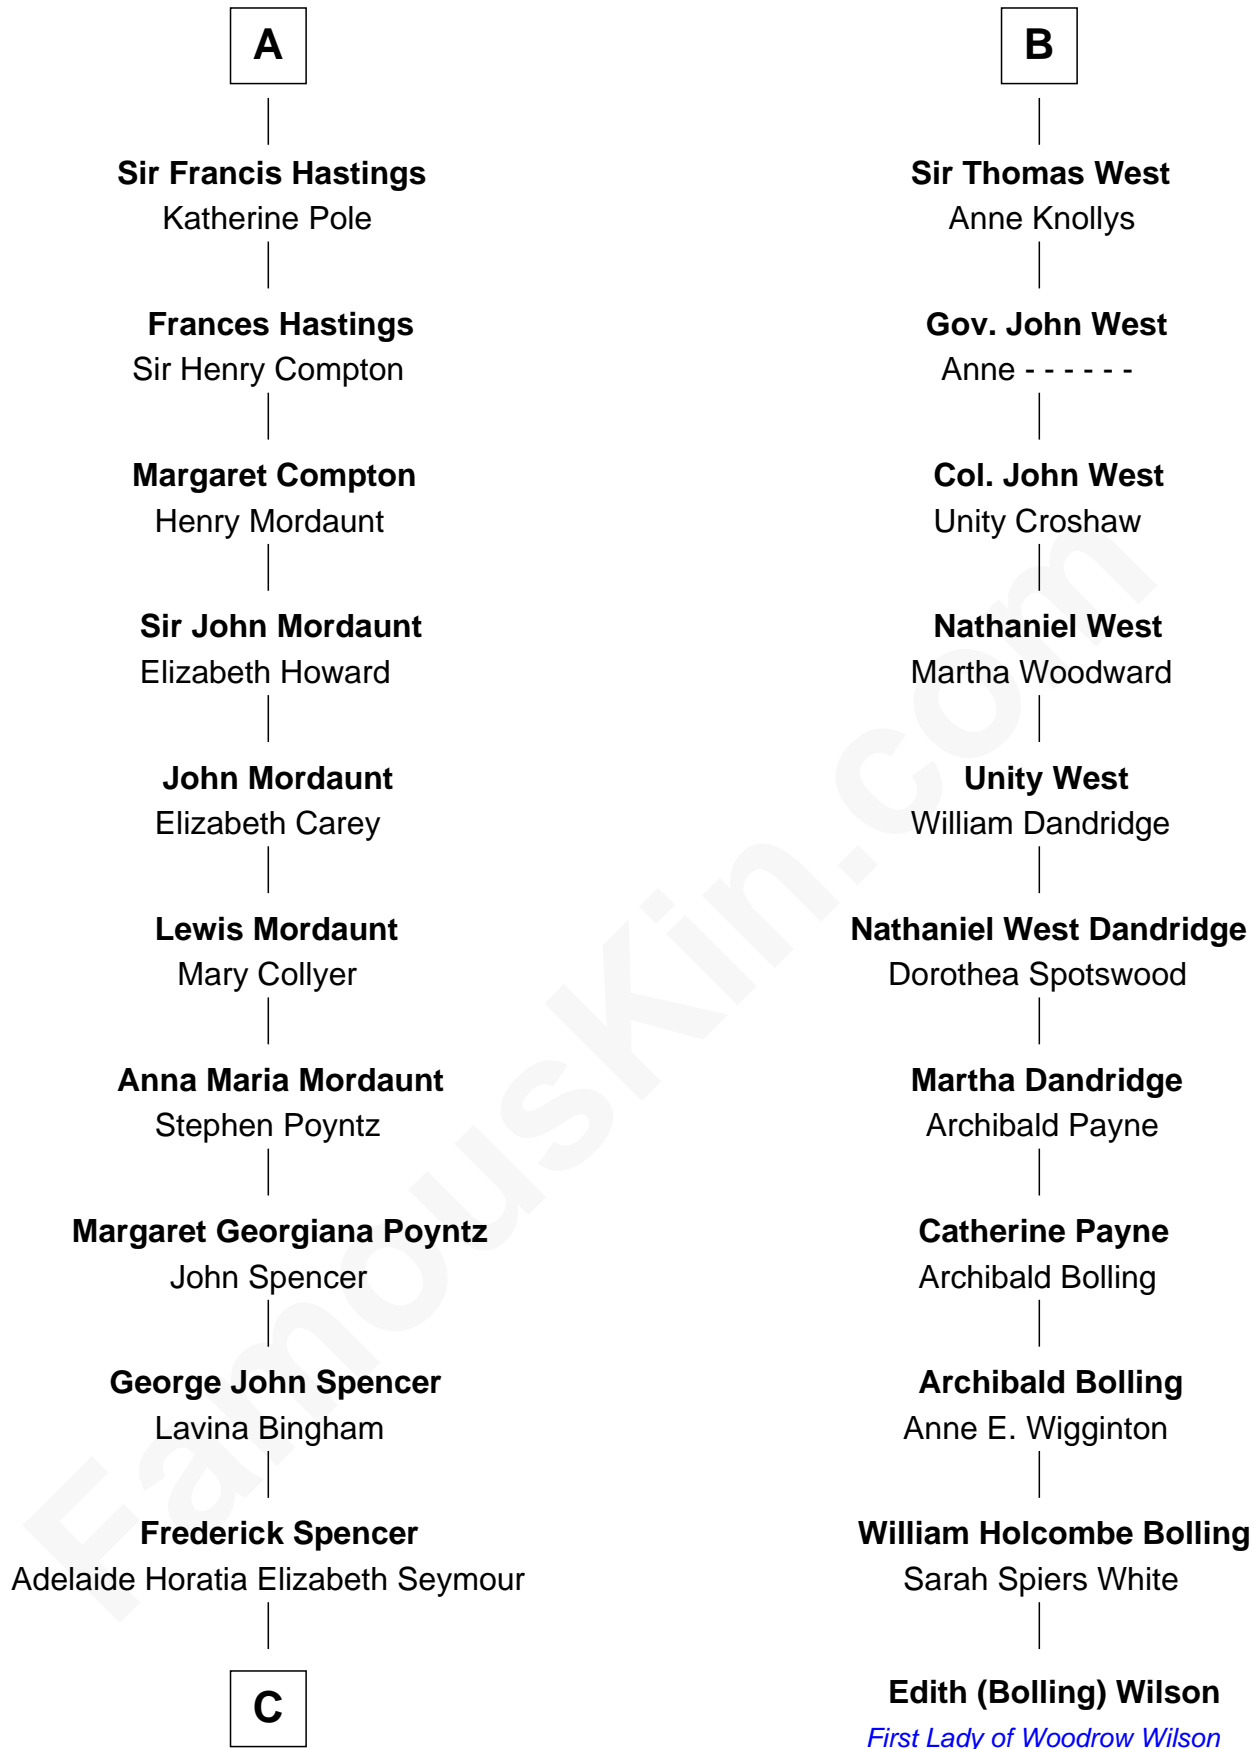

**FamousKin.com**  
**Relationship Chart of**  
**Princess Diana**  
*Princess of Wales*

17th cousin 3 times removed of

**Edith (Bolling) Wilson**  
*First Lady of President Woodrow Wilson*

**Sir Adam de Everingham**

**C**

—  
**Charles Robert Spencer**

Margaret Baring

—  
**Albert Edward John Spencer**

Cynthia Elinor Beatrix Hamilton

—  
**Edward John Spencer**

Frances Ruth Burke Roche

—  
**Princess Diana**