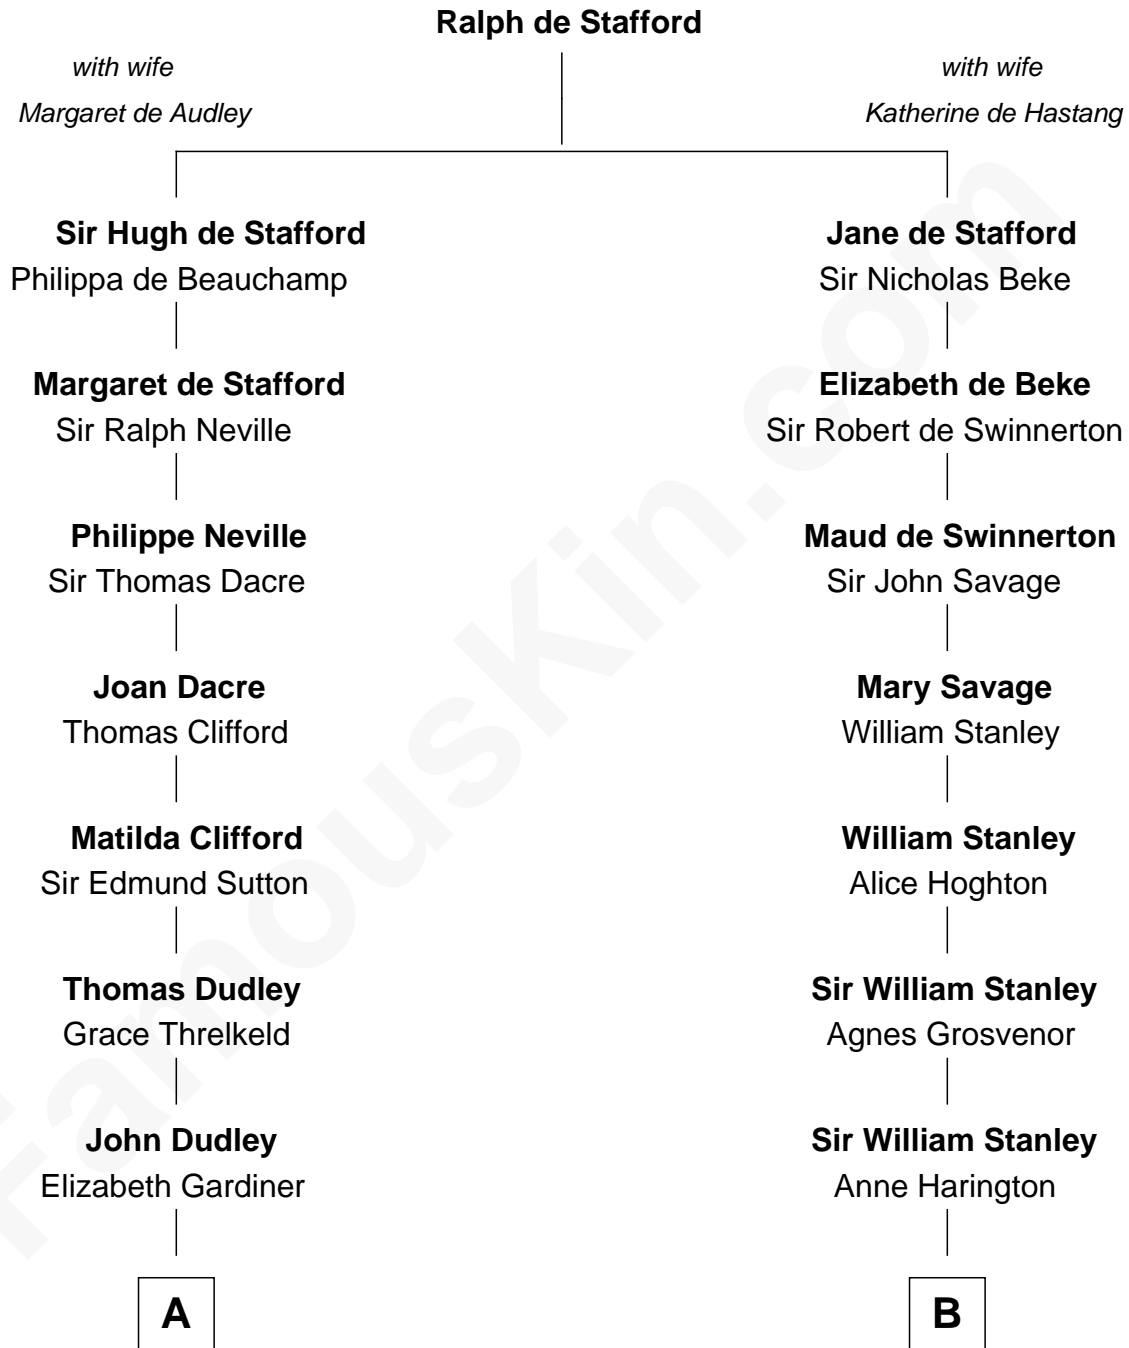

FamousKin.com
Relationship Chart of
Princess Diana
Princess of Wales

18th cousin 1 time removed of

Edith (Bolling) Wilson
First Lady of President Woodrow Wilson

C

Edward John Spencer
Frances Ruth Burke Roche

Princess Diana
Princess of Wales

D

Anne E. Wigginton
Archibald Bolling

William Holcombe Bolling
Sarah Spiers White

Edith (Bolling) Wilson
First Lady of Woodrow Wilson

FamousKin.com