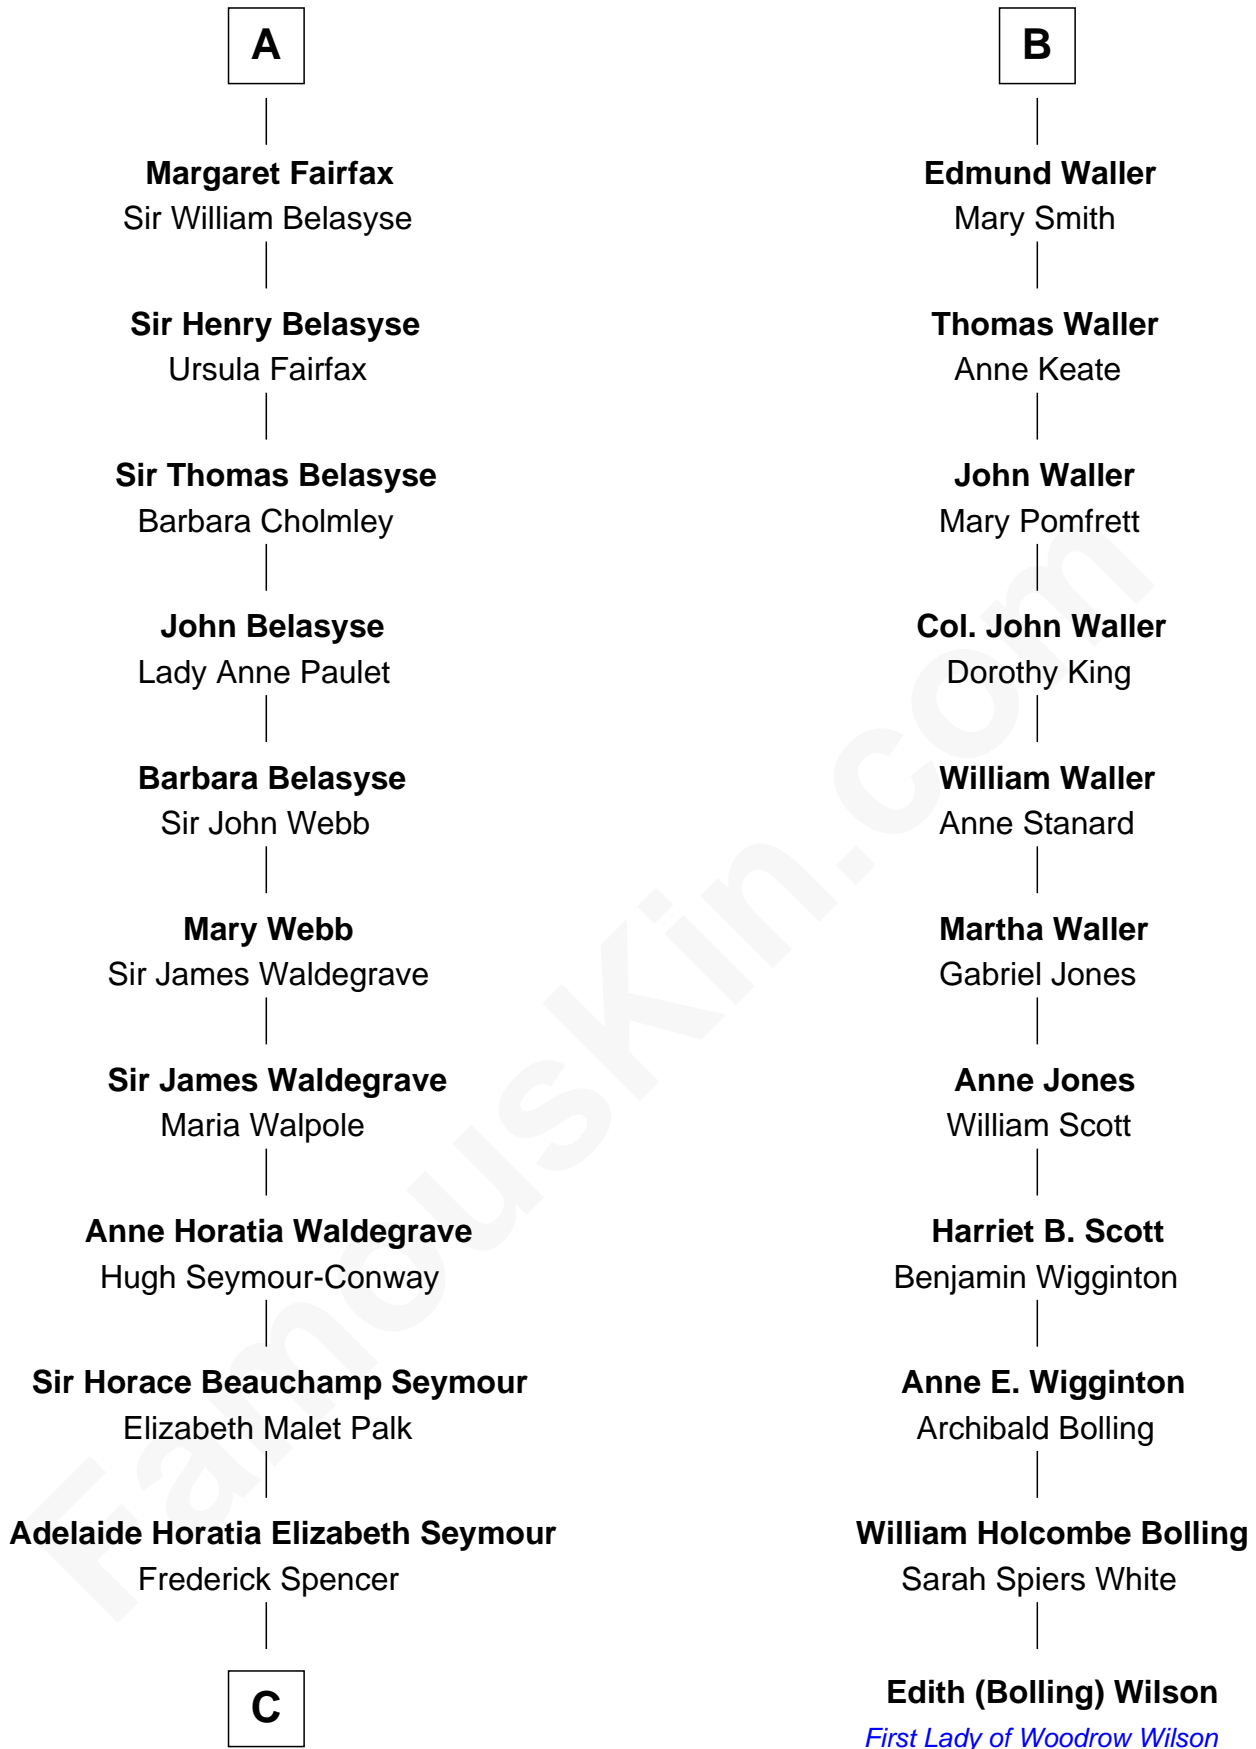

FamousKin.com

Relationship Chart of

Princess Diana

Princess of Wales

17th cousin 3 times removed of

Edith (Bolling) Wilson

First Lady of President Woodrow Wilson

C

—
Charles Robert Spencer

Margaret Baring

—
Albert Edward John Spencer

Cynthia Elinor Beatrix Hamilton

—
Edward John Spencer

Frances Ruth Burke Roche

—
Princess Diana

Princess of Wales