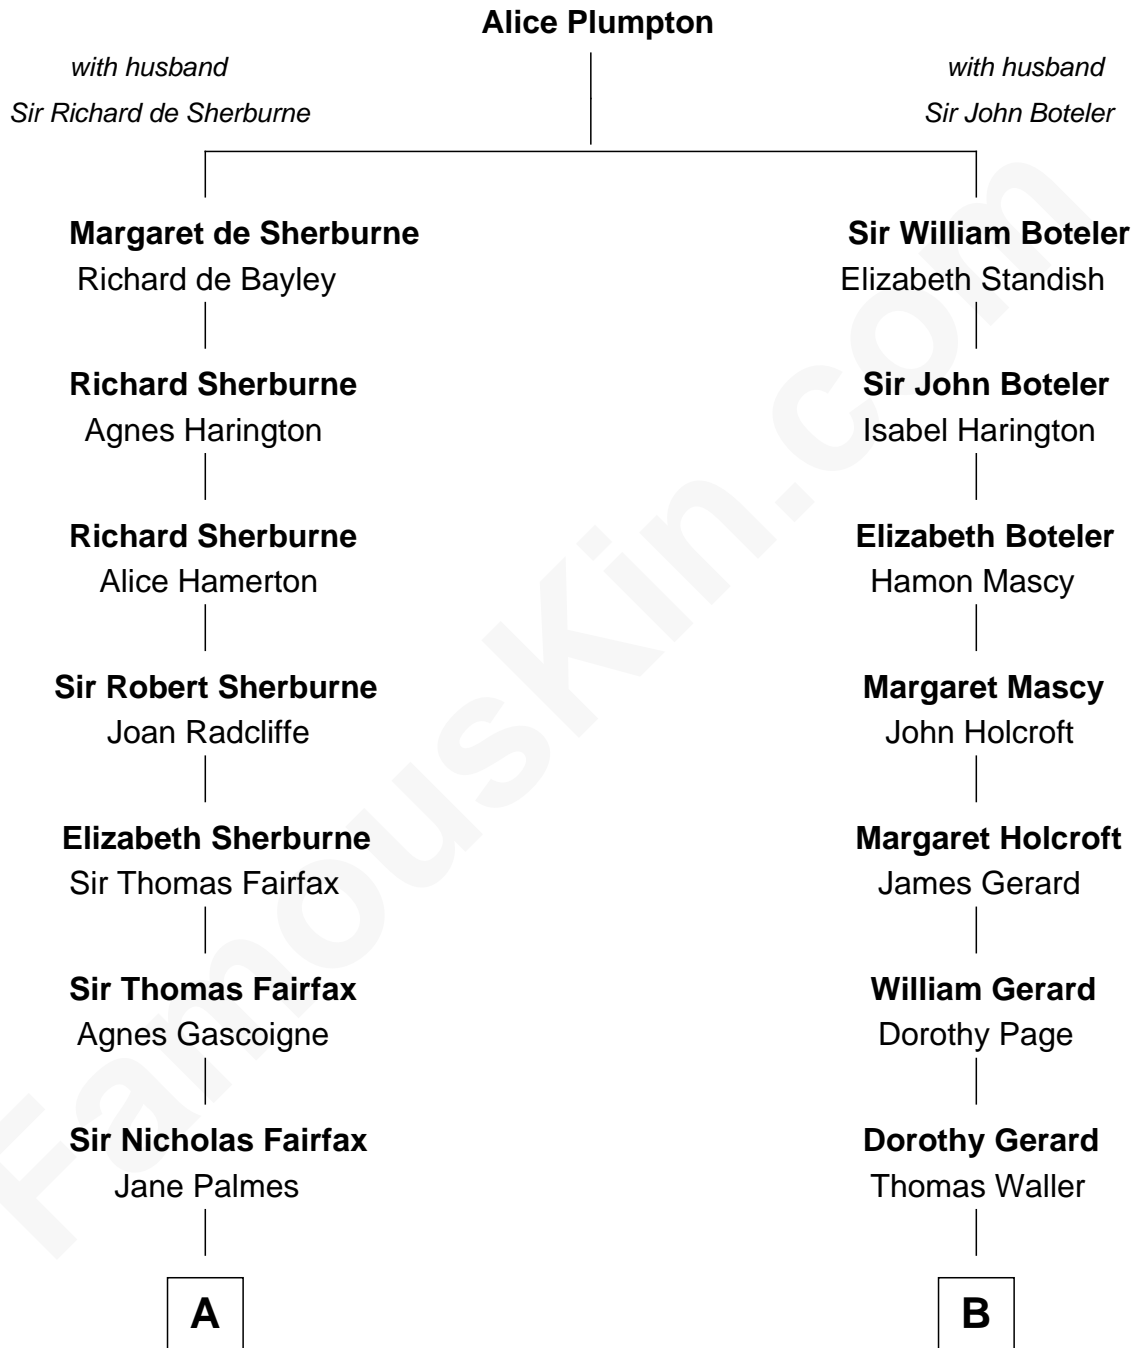

FamousKin.com

Relationship Chart of

Princess Diana

Princess of Wales

17th cousin 3 times removed of

Edith (Bolling) Wilson

First Lady of President Woodrow Wilson

C

—
Charles Robert Spencer

Margaret Baring

—
Albert Edward John Spencer

Cynthia Elinor Beatrix Hamilton

—
Edward John Spencer

Frances Ruth Burke Roche

—
Princess Diana

Princess of Wales