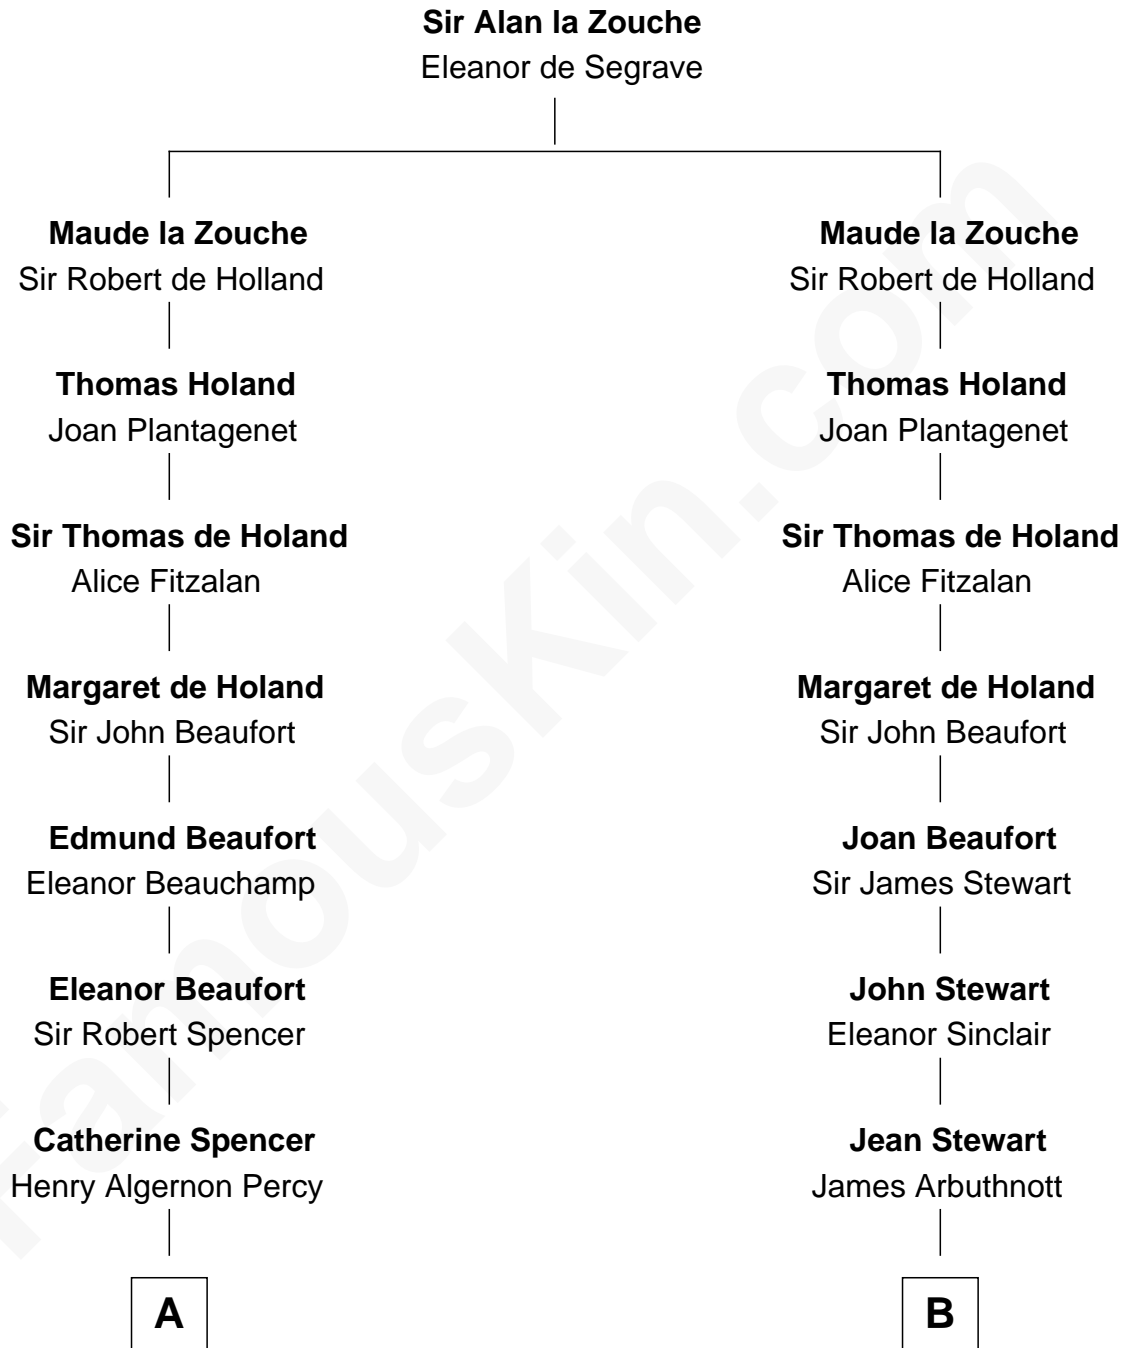

FamousKin.com
Relationship Chart of
Princess Diana
Princess of Wales

18th cousin 3 times removed of

Edith (Bolling) Wilson
First Lady of President Woodrow Wilson

C

Frederick Spencer

Adelaide Horatia Elizabeth Seymour

Charles Robert Spencer

Margaret Baring

Albert Edward John Spencer

Cynthia Elinor Beatrix Hamilton

Edward John Spencer

Frances Ruth Burke Roche

Princess Diana

Princess of Wales

D

William Holcombe Bolling

Sarah Spiers White

Edith (Bolling) Wilson

First Lady of Woodrow Wilson

FamousKin.com