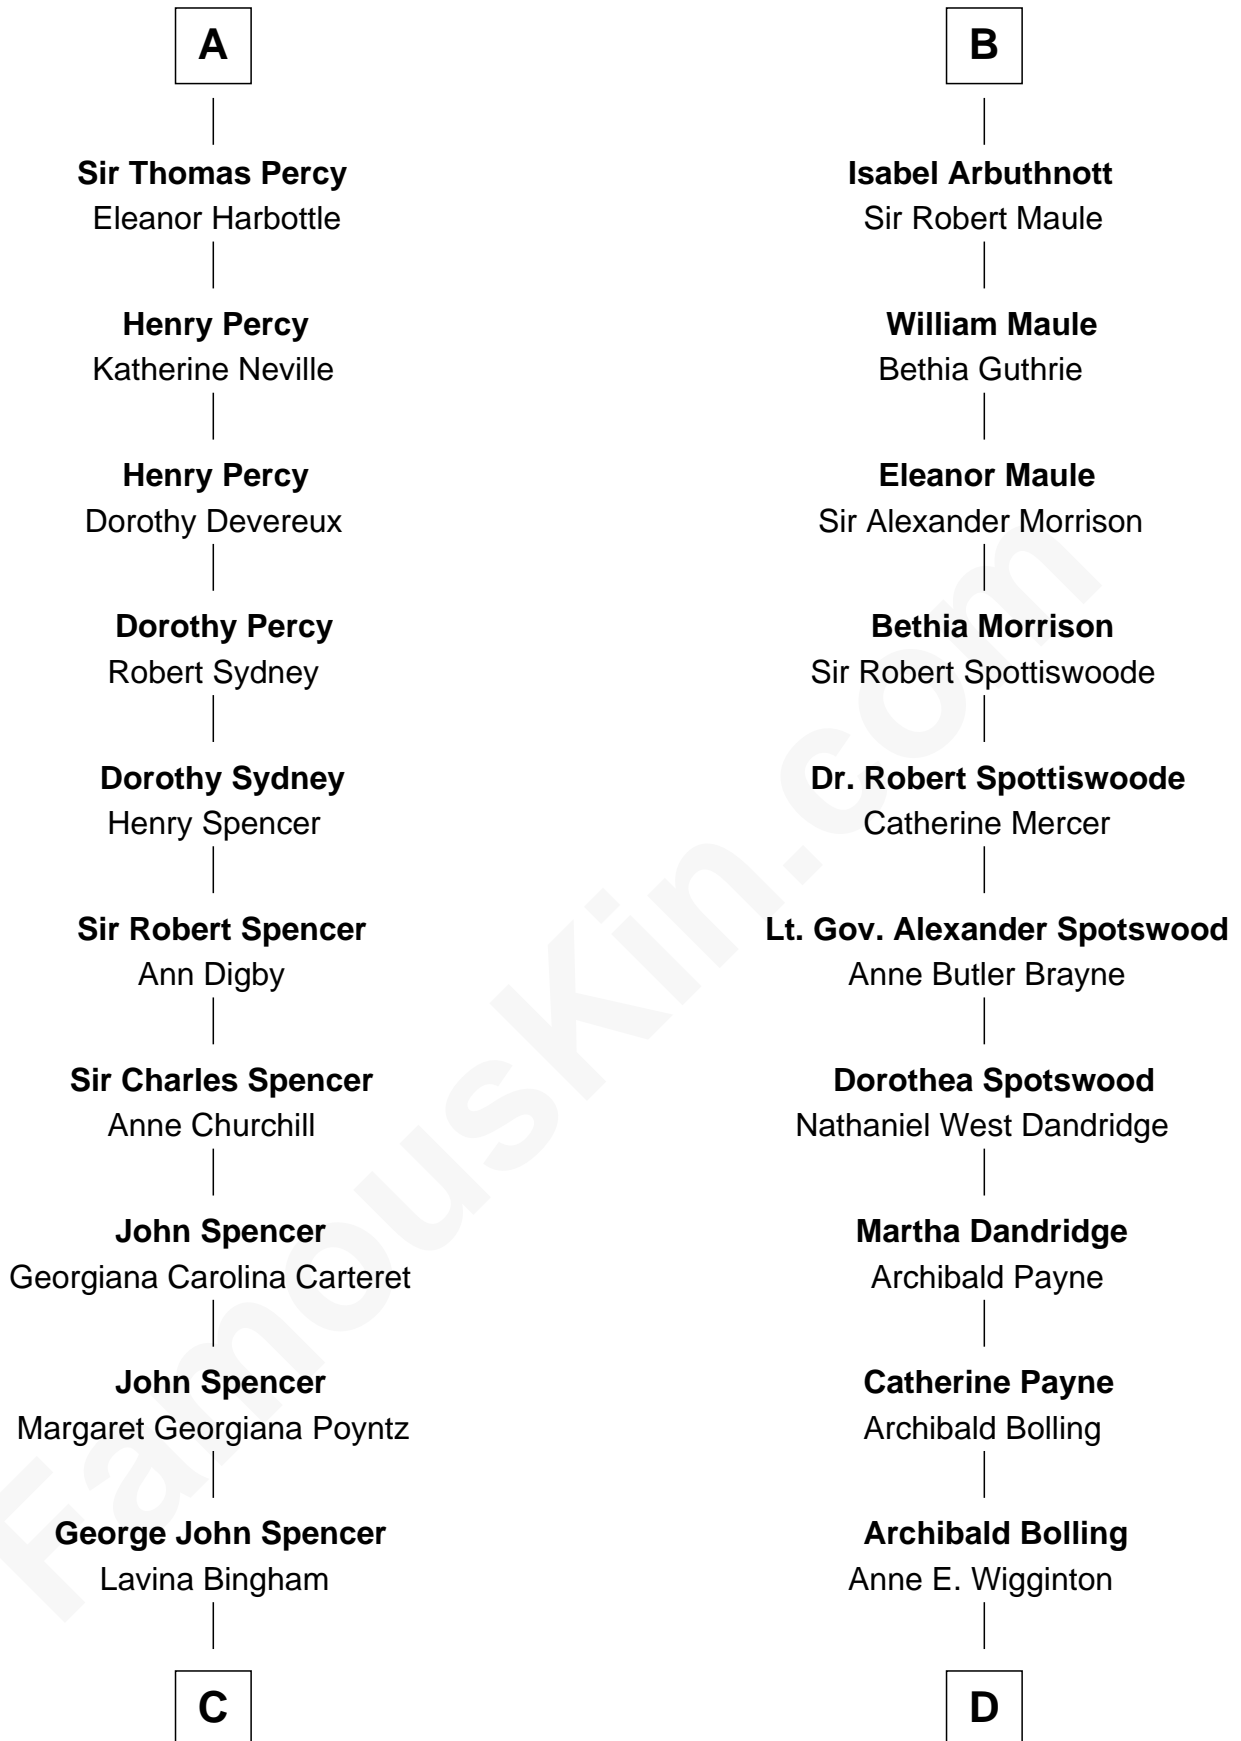

FamousKin.com
Relationship Chart of
Princess Diana
Princess of Wales

18th cousin 3 times removed of

Edith (Bolling) Wilson
First Lady of President Woodrow Wilson

C

Frederick Spencer

Adelaide Horatia Elizabeth Seymour

Charles Robert Spencer

Margaret Baring

Albert Edward John Spencer

Cynthia Elinor Beatrix Hamilton

Edward John Spencer

Frances Ruth Burke Roche

Princess Diana

Princess of Wales

D

William Holcombe Bolling

Sarah Spiers White

Edith (Bolling) Wilson

First Lady of Woodrow Wilson

FamousKin.com