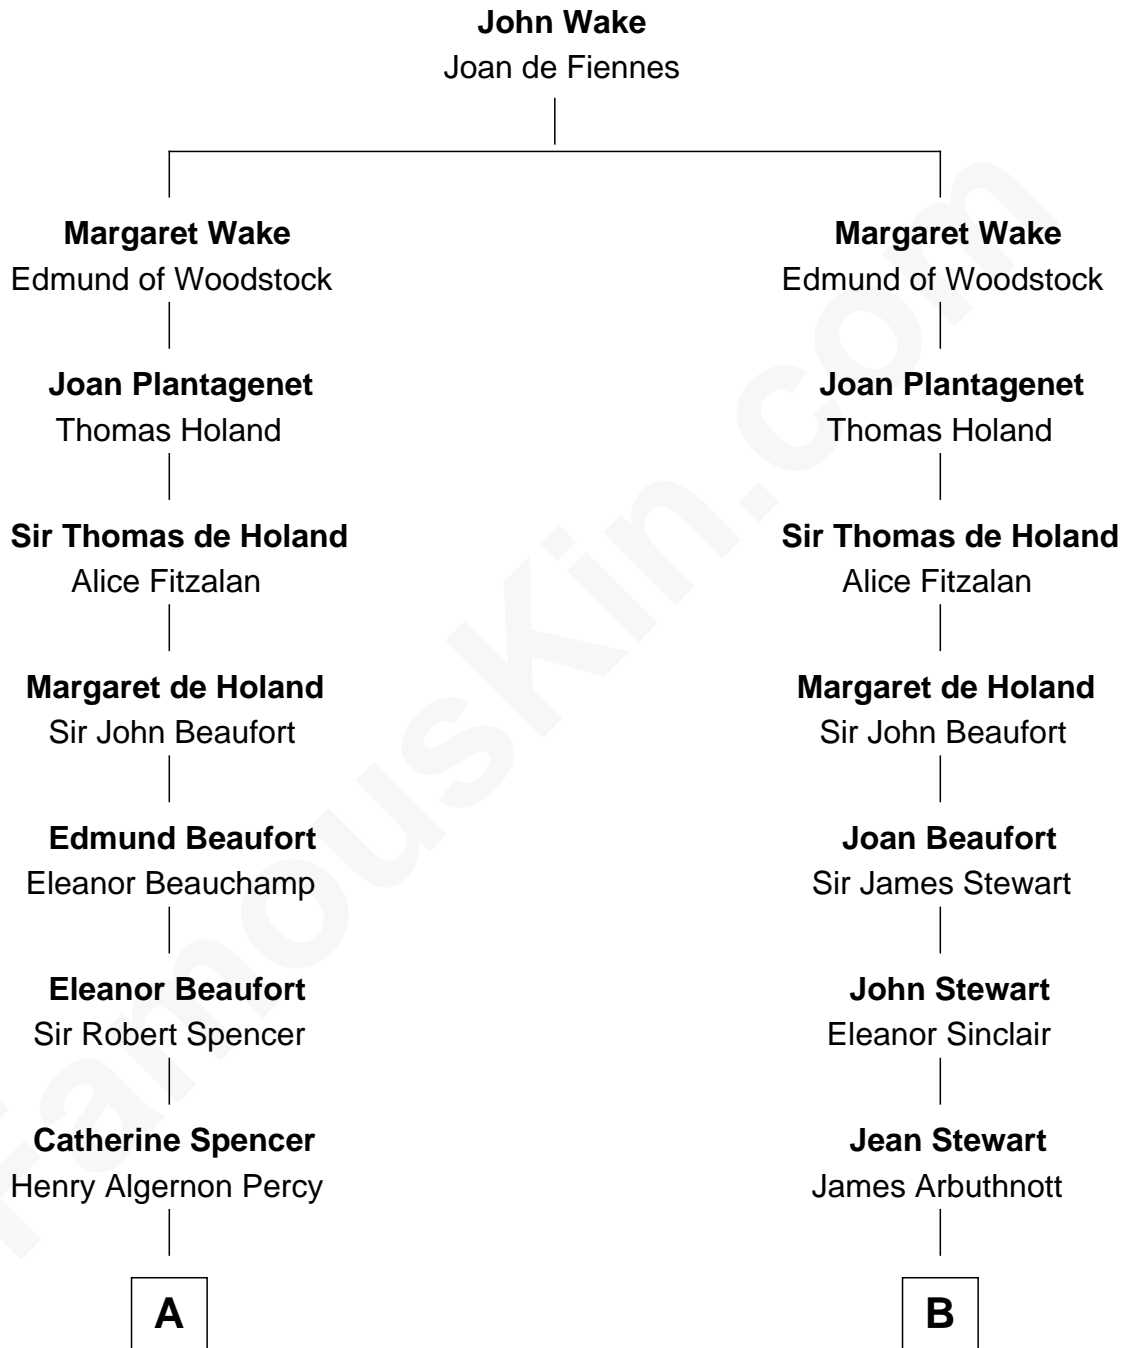

FamousKin.com

Relationship Chart of

Princess Diana

Princess of Wales

18th cousin 3 times removed of

Edith (Bolling) Wilson

First Lady of President Woodrow Wilson

C

Frederick Spencer

Adelaide Horatia Elizabeth Seymour

Charles Robert Spencer

Margaret Baring

Albert Edward John Spencer

Cynthia Elinor Beatrix Hamilton

Edward John Spencer

Frances Ruth Burke Roche