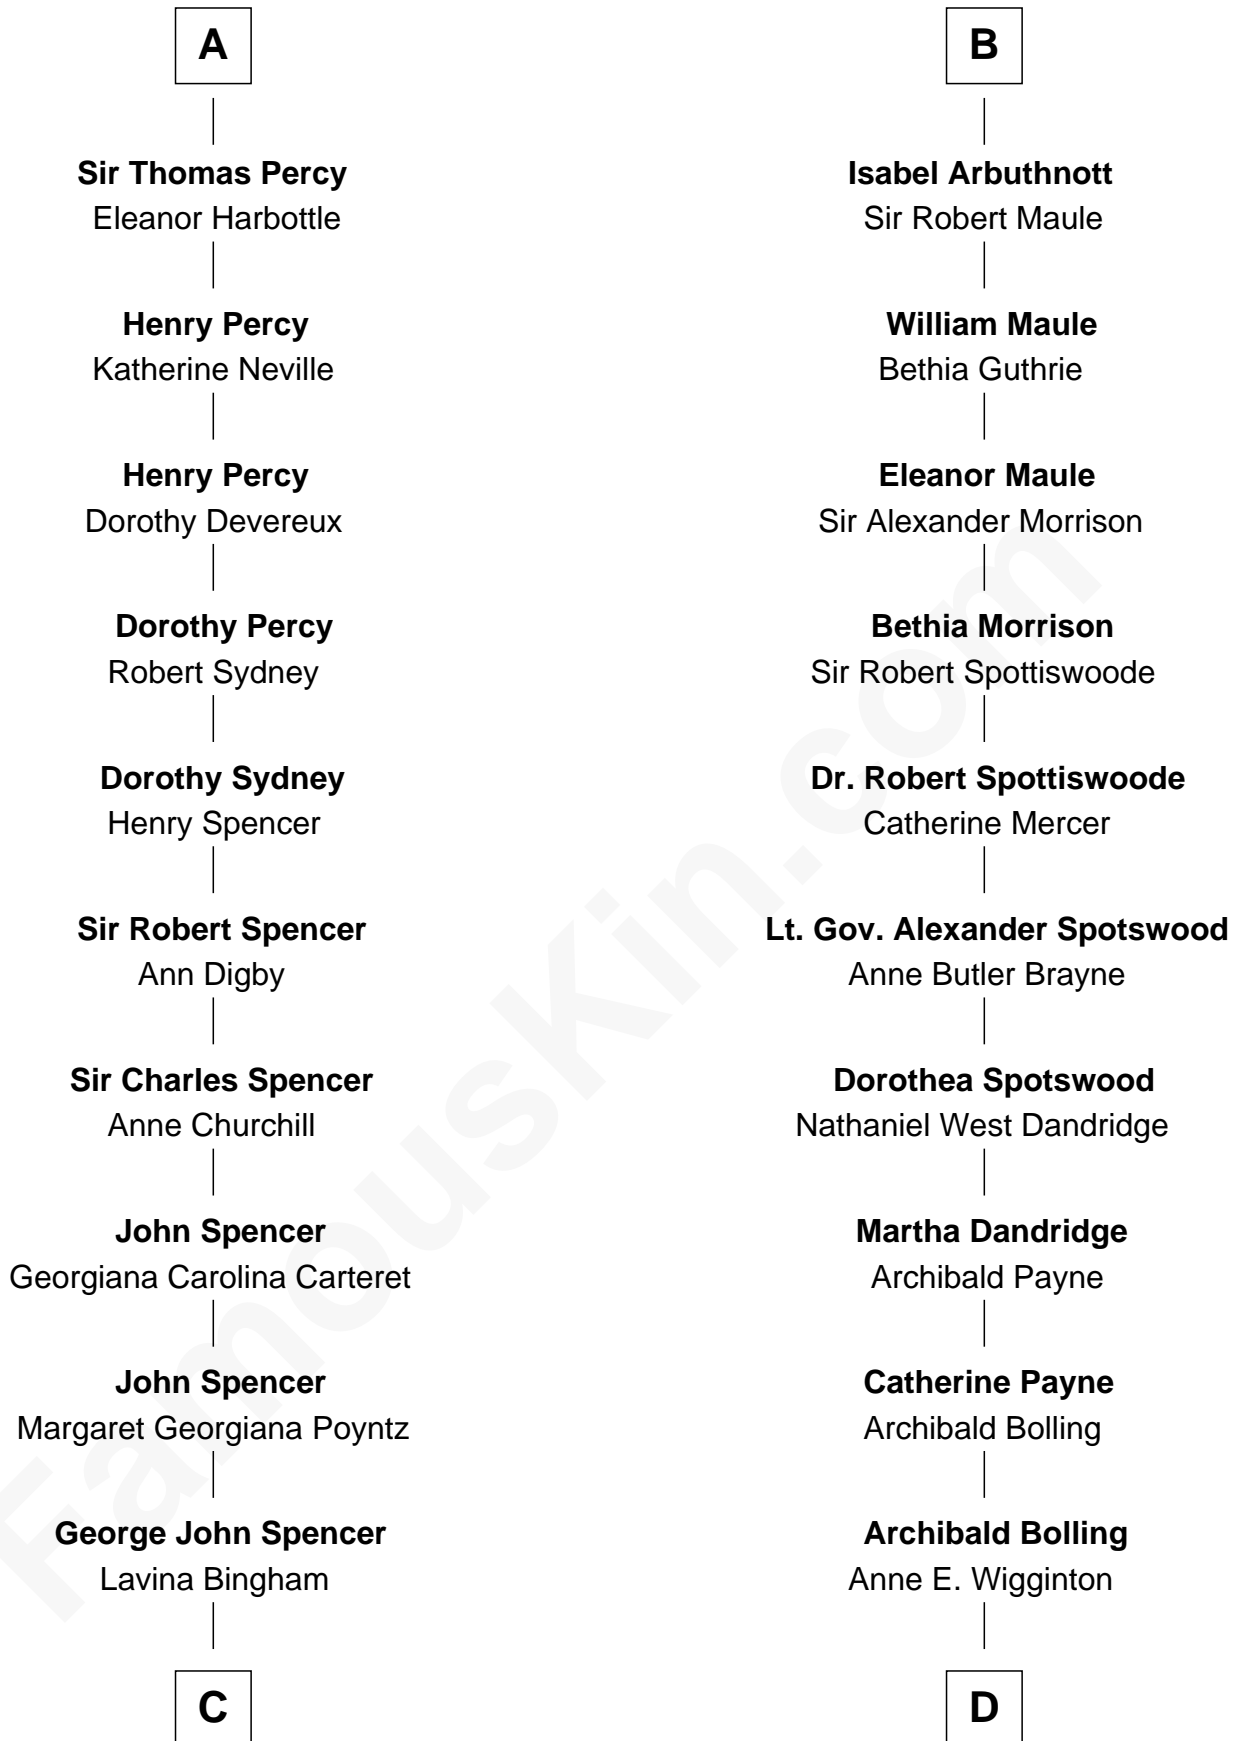

FamousKin.com

Relationship Chart of

Princess Diana

Princess of Wales

18th cousin 3 times removed of

Edith (Bolling) Wilson

First Lady of President Woodrow Wilson

C

Frederick Spencer

Adelaide Horatia Elizabeth Seymour

Charles Robert Spencer

Margaret Baring

Albert Edward John Spencer

Cynthia Elinor Beatrix Hamilton

Edward John Spencer

Frances Ruth Burke Roche