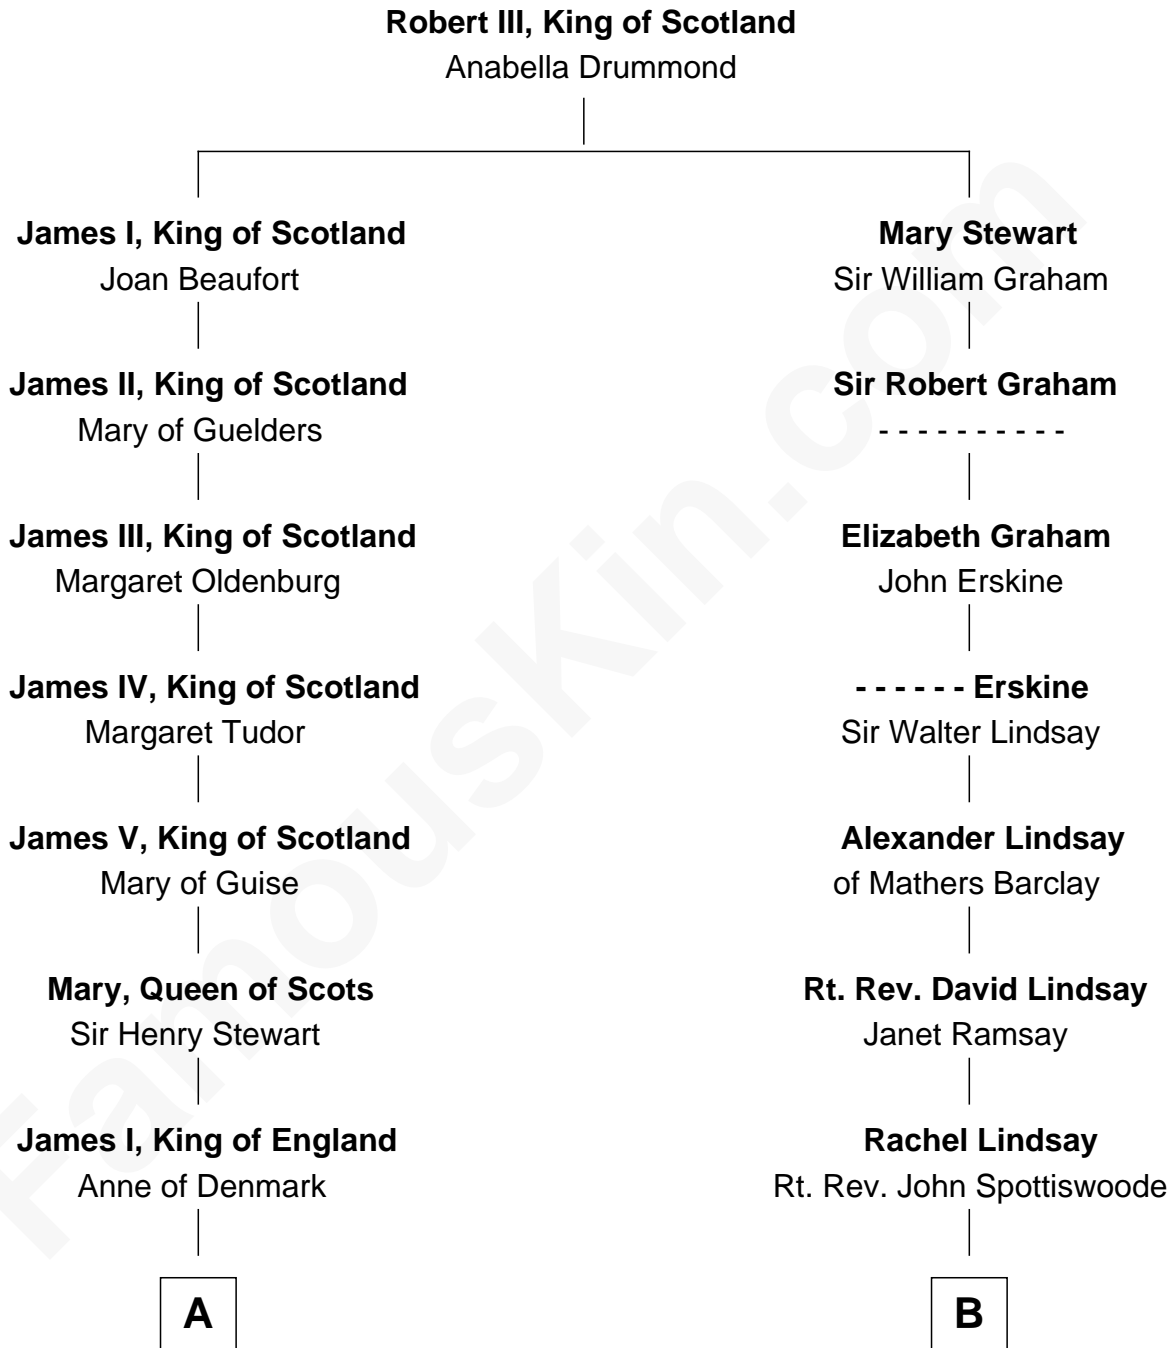

FamousKin.com
Relationship Chart of
Princess Diana
Princess of Wales

15th cousin 3 times removed of

Edith (Bolling) Wilson
First Lady of President Woodrow Wilson

C

Edward John Spencer
Frances Ruth Burke Roche

Princess Diana
Princess of Wales

FamousKin.com