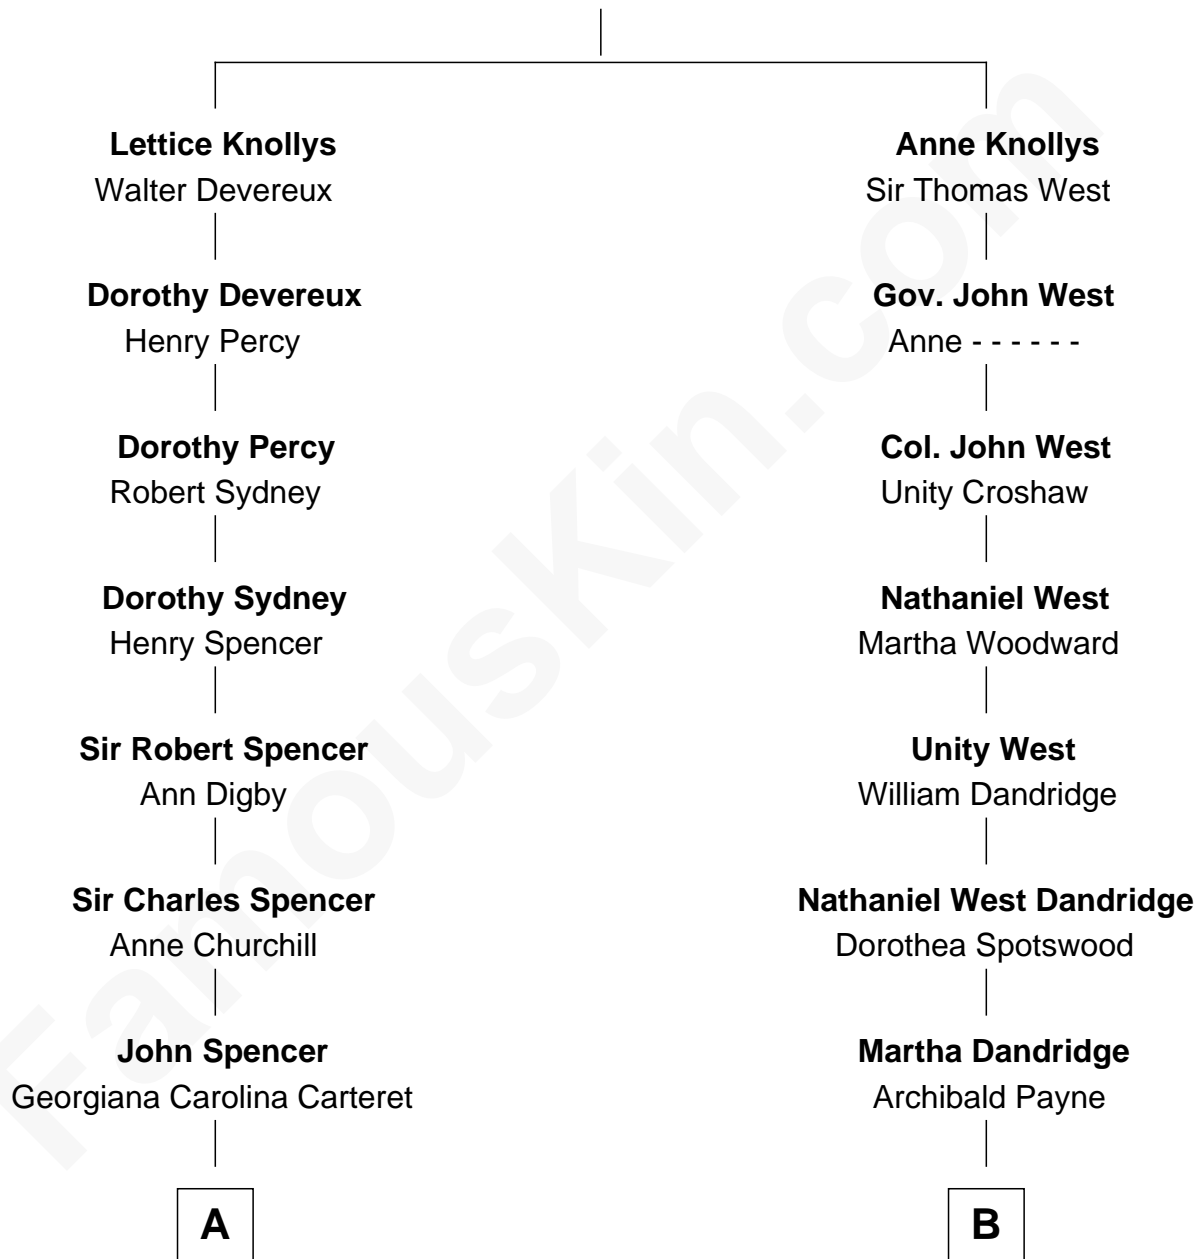

FamousKin.com
Relationship Chart of
Princess Diana
Princess of Wales

10th cousin 3 times removed of

Edith (Bolling) Wilson
First Lady of President Woodrow Wilson

Sir Francis Knollys
 Catherine Carey

A

John Spencer
Margaret Georgiana Poyntz

George John Spencer
Lavina Bingham

Frederick Spencer
Adelaide Horatia Elizabeth Seymour

Charles Robert Spencer
Margaret Baring

Albert Edward John Spencer
Cynthia Elinor Beatrix Hamilton

Edward John Spencer
Frances Ruth Burke Roche

Princess Diana
Princess of Wales

B

Catherine Payne
Archibald Bolling

Archibald Bolling
Anne E. Wigginton

William Holcombe Bolling
Sarah Spiers White

Edith (Bolling) Wilson
First Lady of Woodrow Wilson