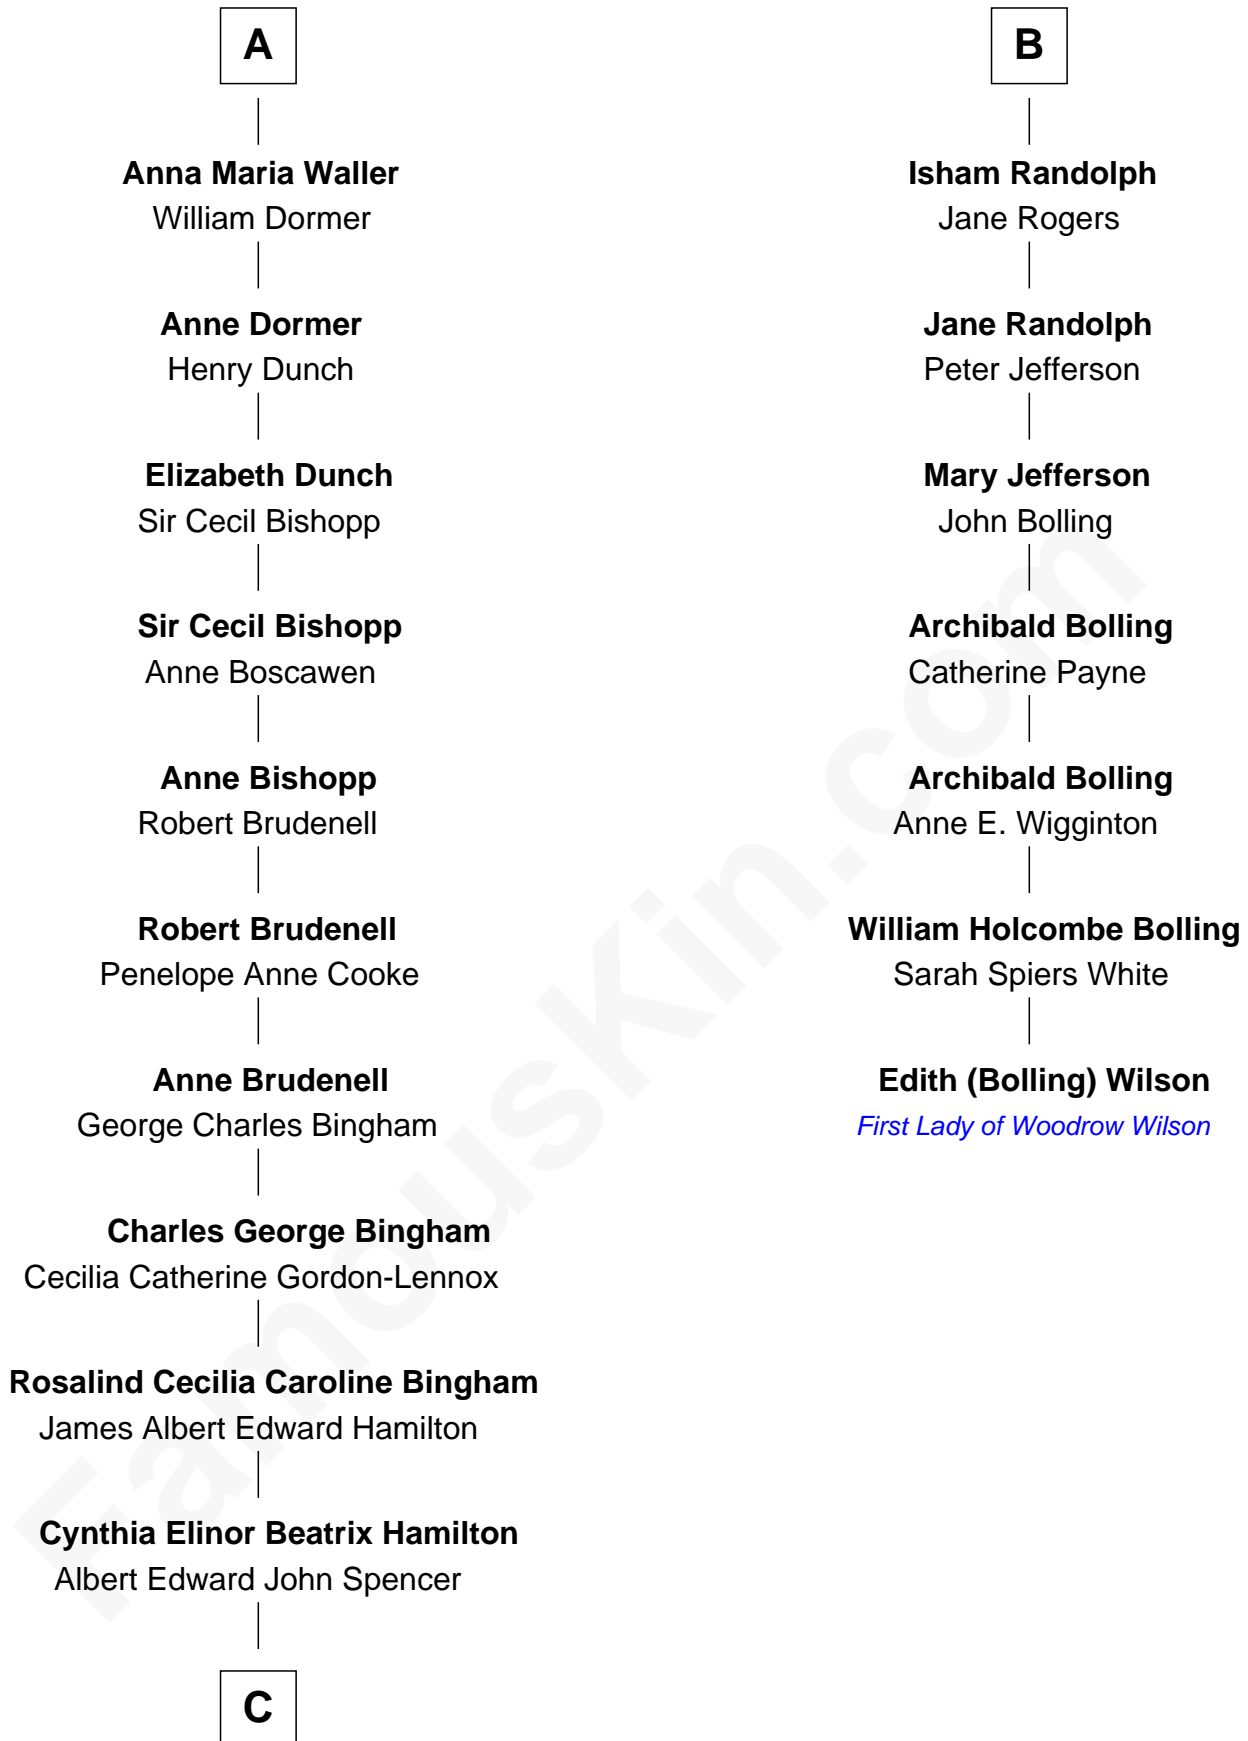

**FamousKin.com**  
**Relationship Chart of**  
**Princess Diana**  
*Princess of Wales*

13th cousin 5 times removed of

**Edith (Bolling) Wilson**  
*First Lady of President Woodrow Wilson*

**Richard Vere**  
 Isabel Green

**Constance Vere**  
 John Boteler

**Elena Vere**  
 Thomas Isham

**Elizabeth Boteler**  
 Thomas Lovett

**Euseby Isham**  
 Anne Pulton

**Thomas Lovett**  
 Anne Danvers

**Gregory Isham**  
 Elizabeth Dale

**Elizabeth Lovett**  
 Anthony Cave

**Sir Euseby Isham**  
 Anne Borlase

**Anne Cave**  
 Griffith Hampden

**William Isham**  
 Mary Brett

**Anne Hampden**  
 Robert Waller

**Henry Isham**  
 Katherine Banks

**Edmund Waller**  
 Anne Banks

**Mary Isham**  
 Col. William Randolph

**A**

**B**

**C**

**Edward John Spencer**  
Frances Ruth Burke Roche

**Princess Diana**  
*Princess of Wales*

FamousKin.com