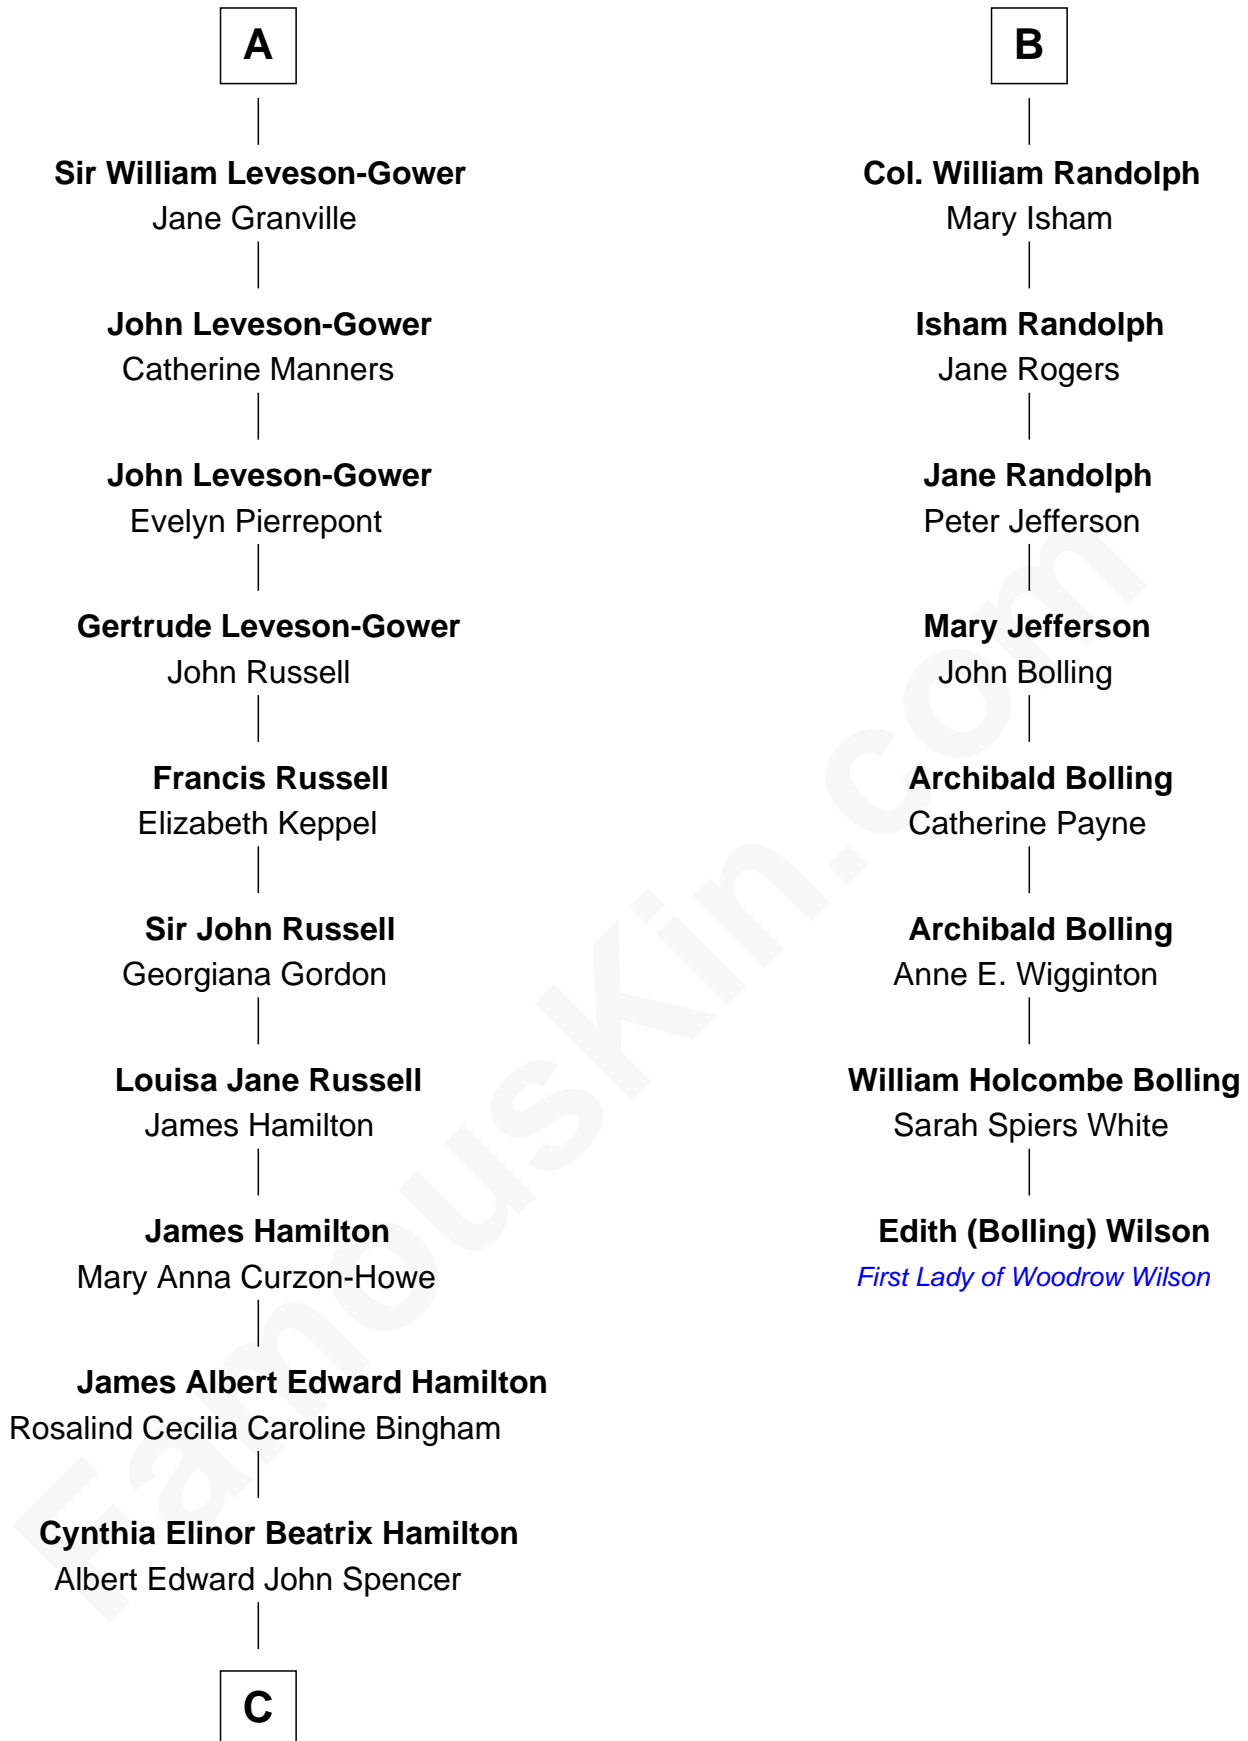

## Relationship Chart of

### Princess Diana

*Princess of Wales*

14th cousin 4 times removed of

**Edith (Bolling) Wilson**

*First Lady of President Woodrow Wilson*

**Katherine Howard**  
Sir Edward Neville

**C**

**Edward John Spencer**  
Frances Ruth Burke Roche

**Princess Diana**  
*Princess of Wales*

FamousKin.com