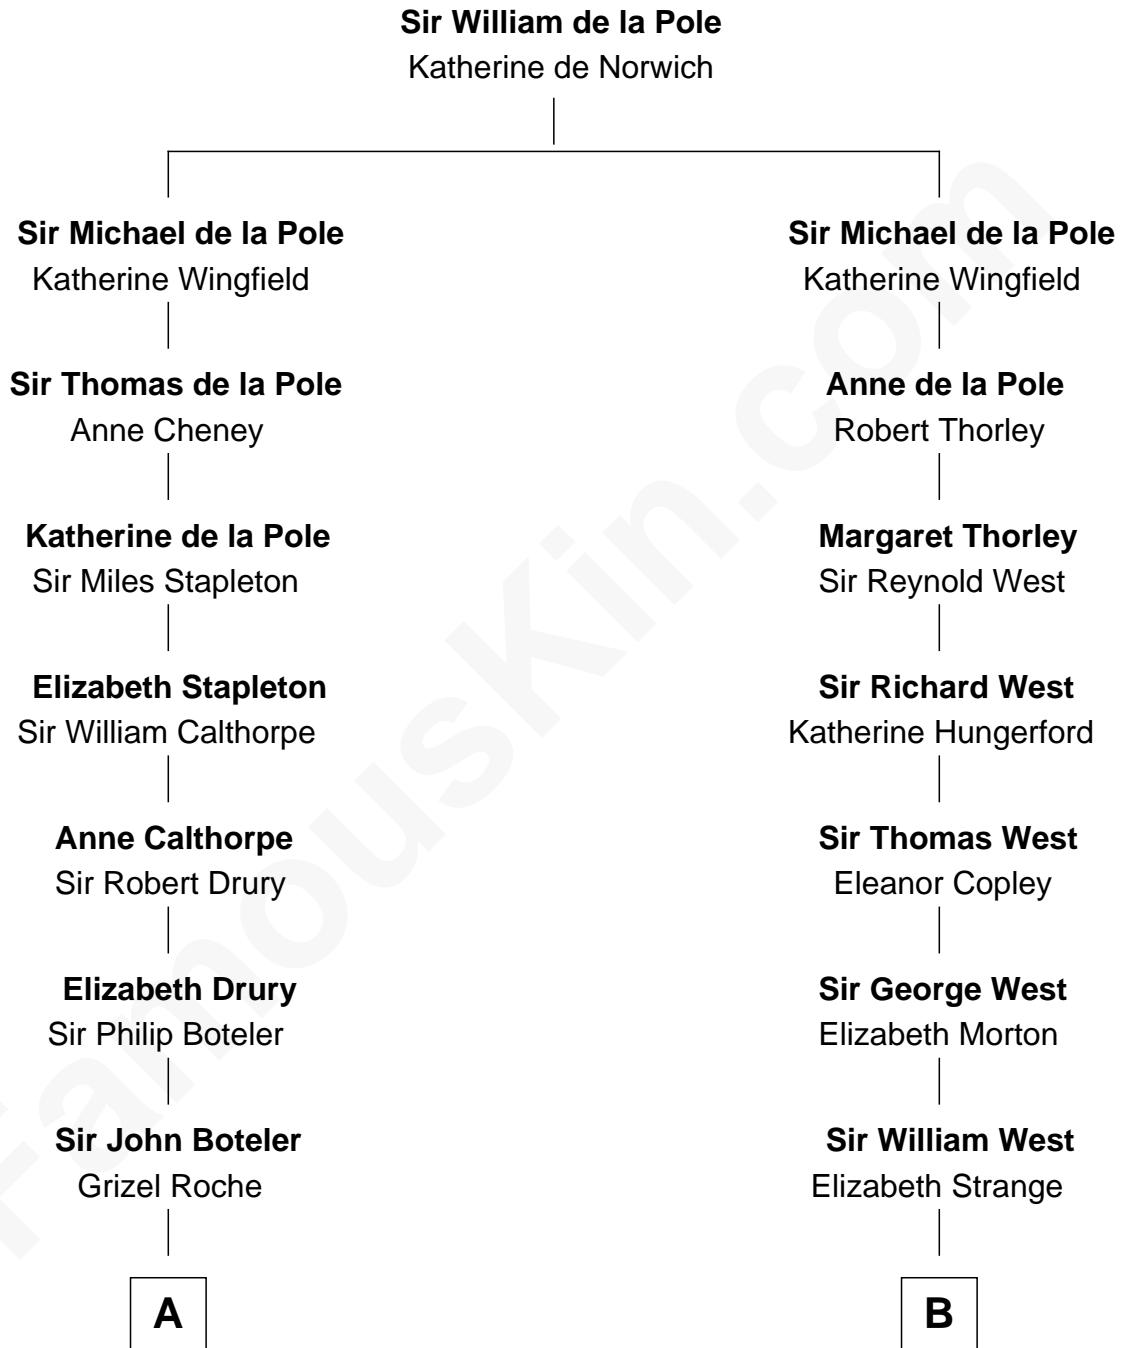

FamousKin.com
Relationship Chart of
Princess Diana
Princess of Wales

17th cousin 3 times removed of

Edith (Bolling) Wilson
First Lady of President Woodrow Wilson

C

—
Charles Robert Spencer

Margaret Baring

—
Albert Edward John Spencer

Cynthia Elinor Beatrix Hamilton

—
Edward John Spencer

Frances Ruth Burke Roche

—
Princess Diana

Princess of Wales

FamousKin.com