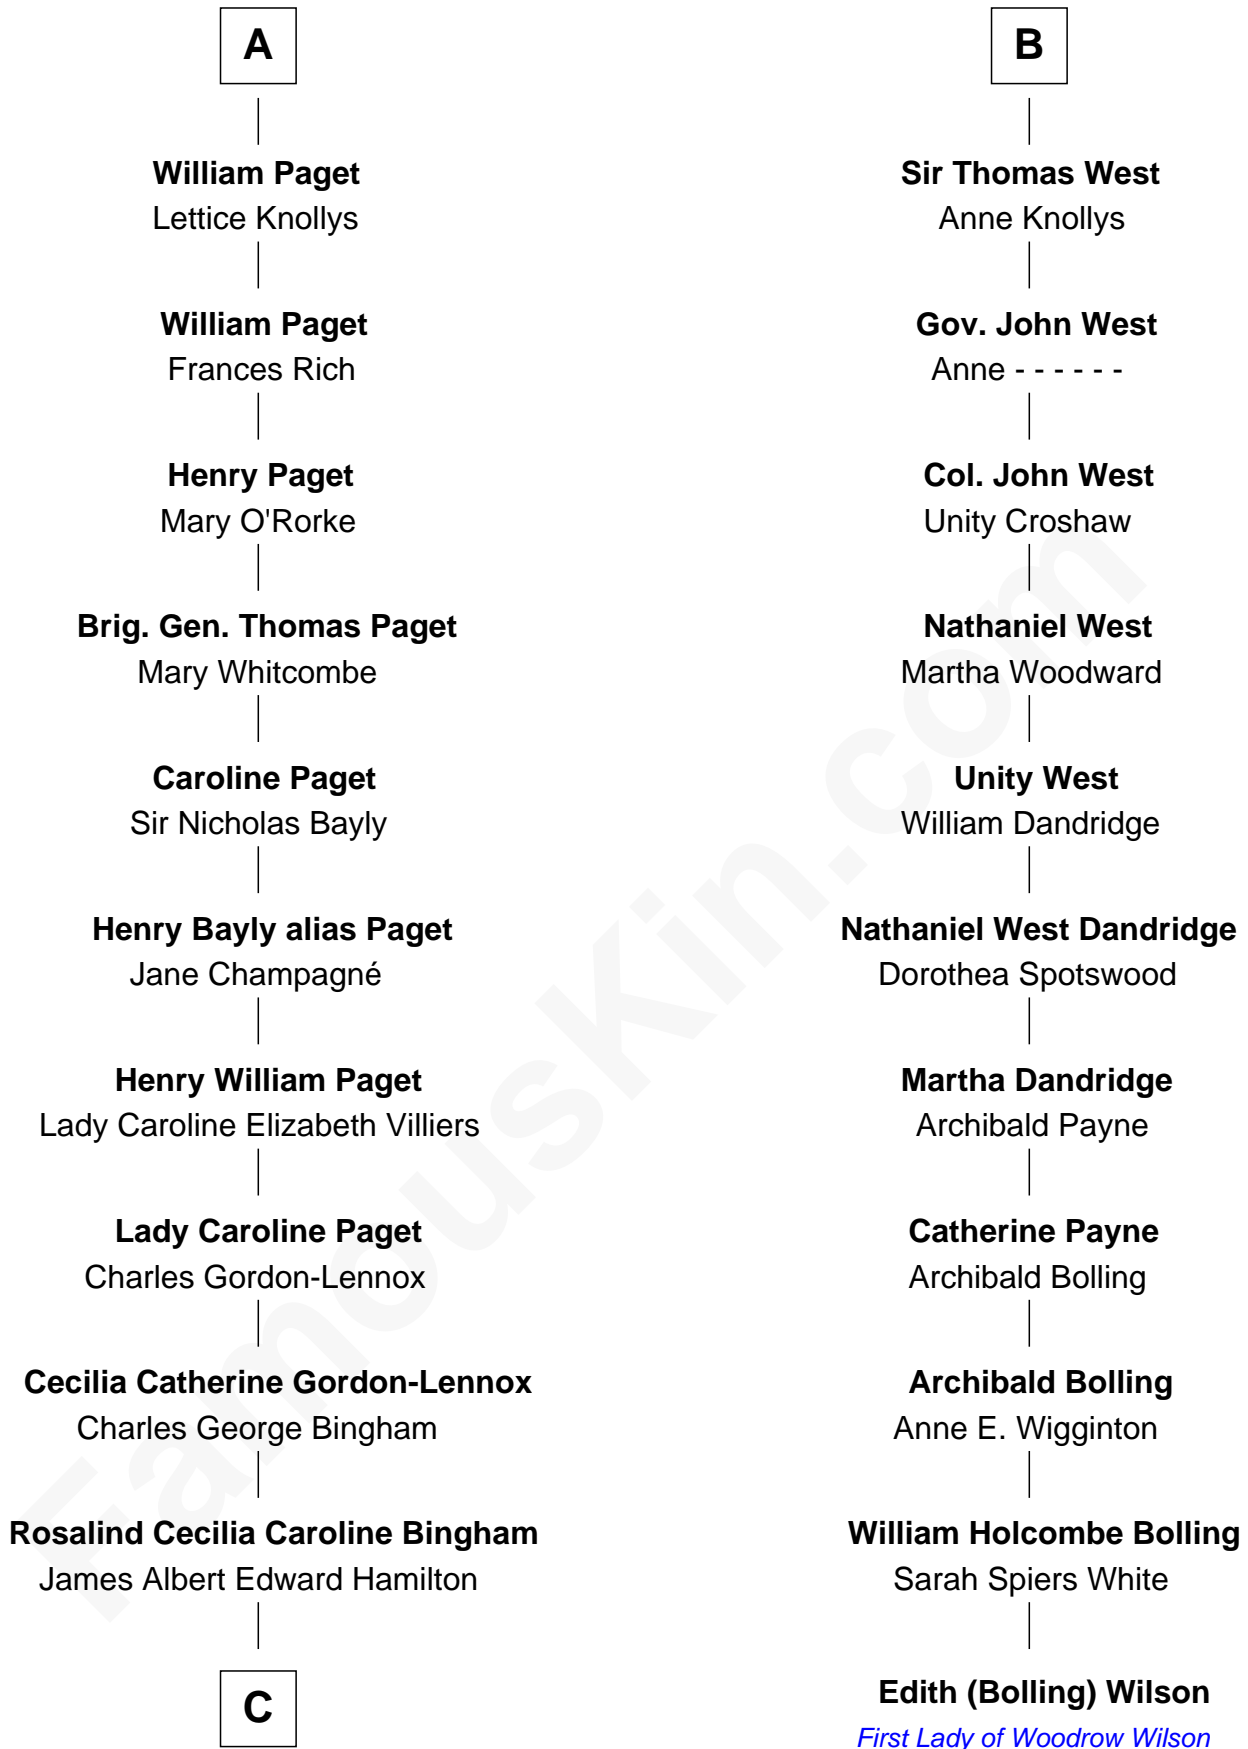

**FamousKin.com**  
**Relationship Chart of**  
**Princess Diana**  
*Princess of Wales*

17th cousin 2 times removed of

**Edith (Bolling) Wilson**  
*First Lady of President Woodrow Wilson*

**Sir Thomas de Courtenay**  
Muriel de Moels

**C**

**Cynthia Elinor Beatrix Hamilton**

Albert Edward John Spencer

**Edward John Spencer**

Frances Ruth Burke Roche

**Princess Diana**

*Princess of Wales*

FamousKin.com