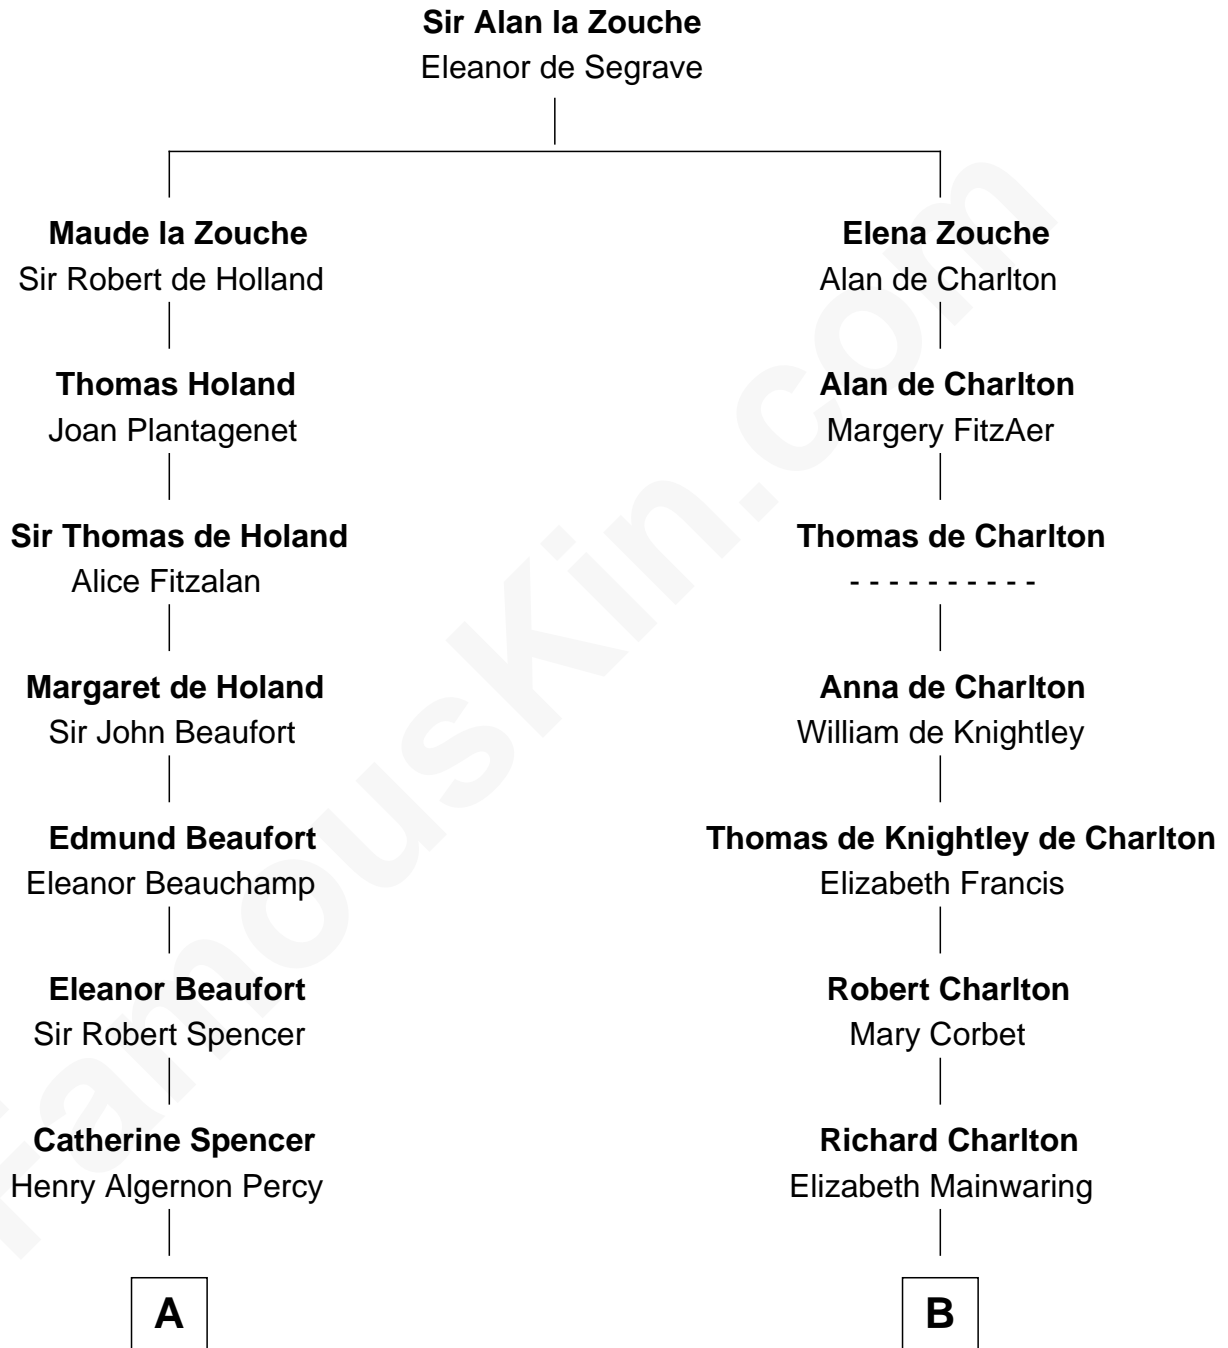

FamousKin.com
Relationship Chart of
Princess Diana
Princess of Wales

15th cousin 6 times removed of

Samuel Prescott
Completed Paul Revere's Midnight Ride

C

—
Frederick Spencer

Adelaide Horatia Elizabeth Seymour

—
Charles Robert Spencer

Margaret Baring

—
Albert Edward John Spencer

Cynthia Elinor Beatrix Hamilton

—
Edward John Spencer

Frances Ruth Burke Roche

—
Princess Diana

Princess of Wales