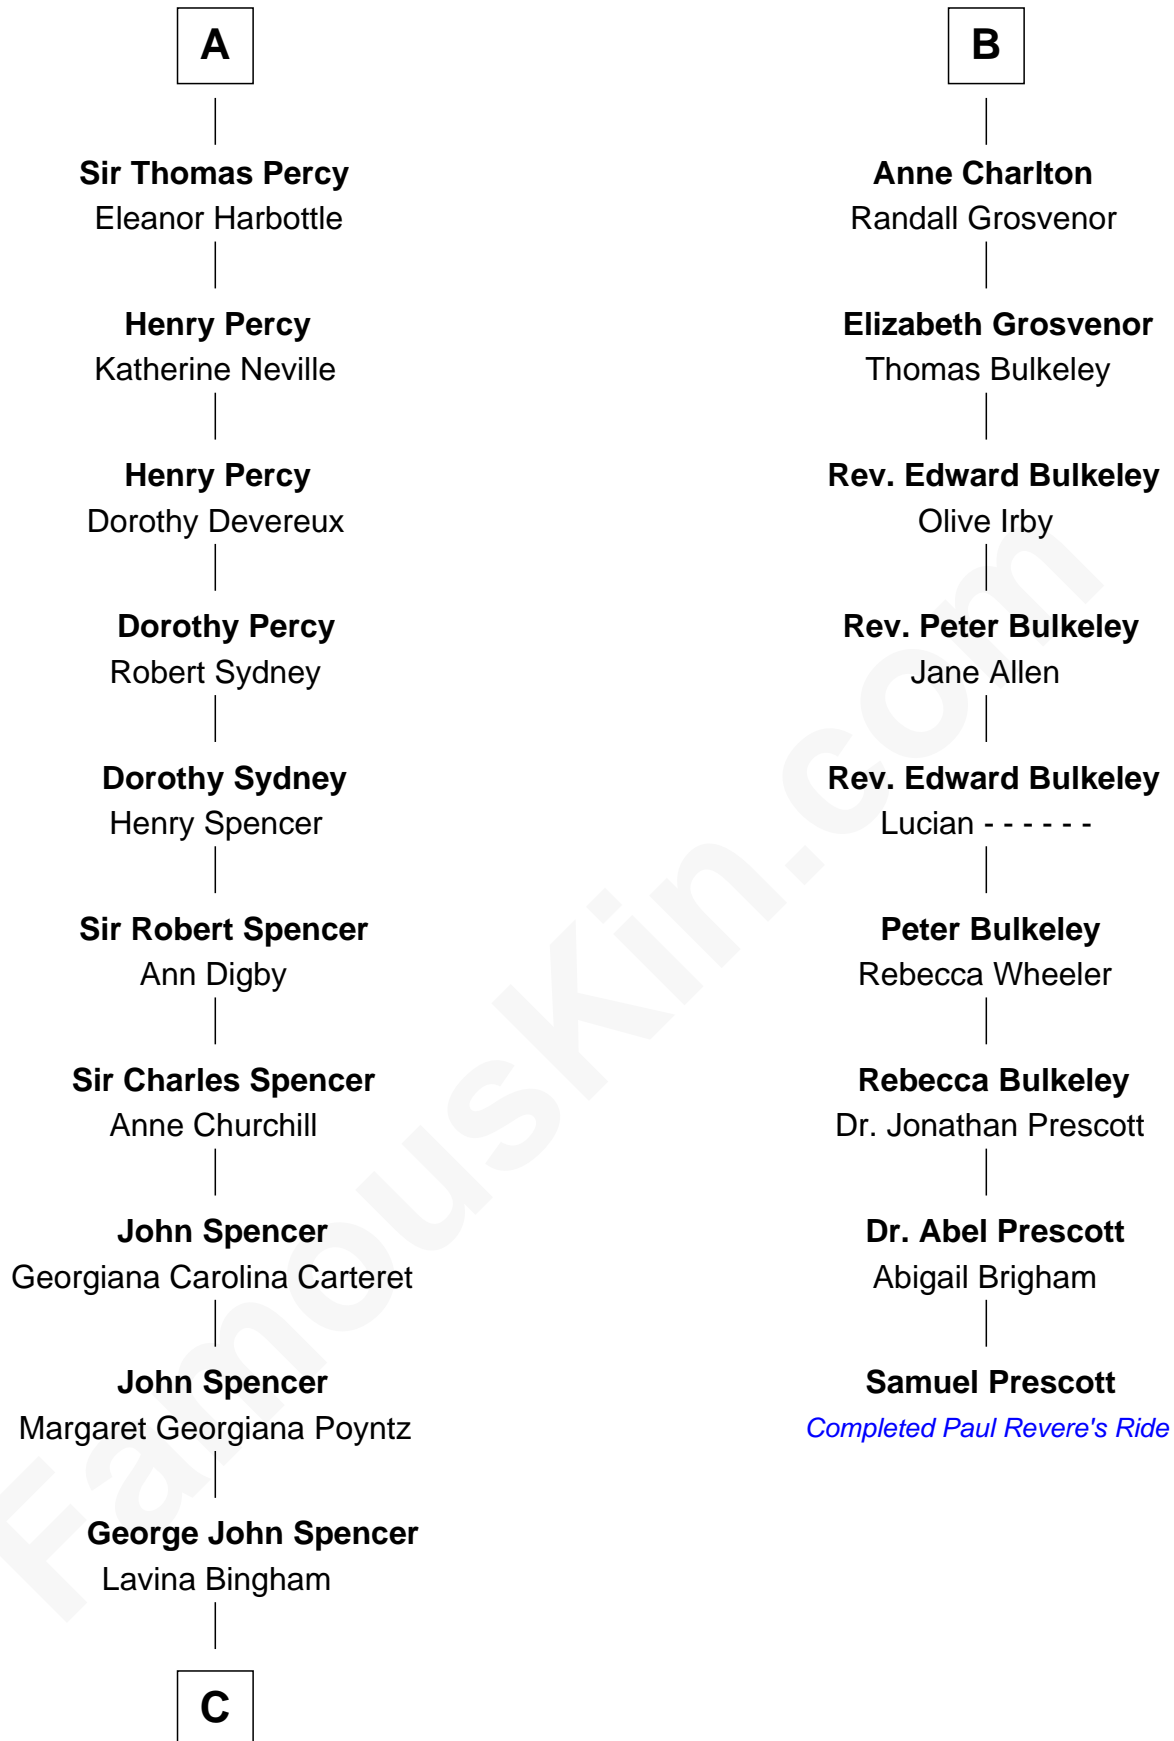

FamousKin.com
Relationship Chart of
Princess Diana
Princess of Wales

15th cousin 6 times removed of

Samuel Prescott
Completed Paul Revere's Midnight Ride

C

—
Frederick Spencer

Adelaide Horatia Elizabeth Seymour

—
Charles Robert Spencer

Margaret Baring

—
Albert Edward John Spencer

Cynthia Elinor Beatrix Hamilton

—
Edward John Spencer

Frances Ruth Burke Roche

—
Princess Diana

Princess of Wales