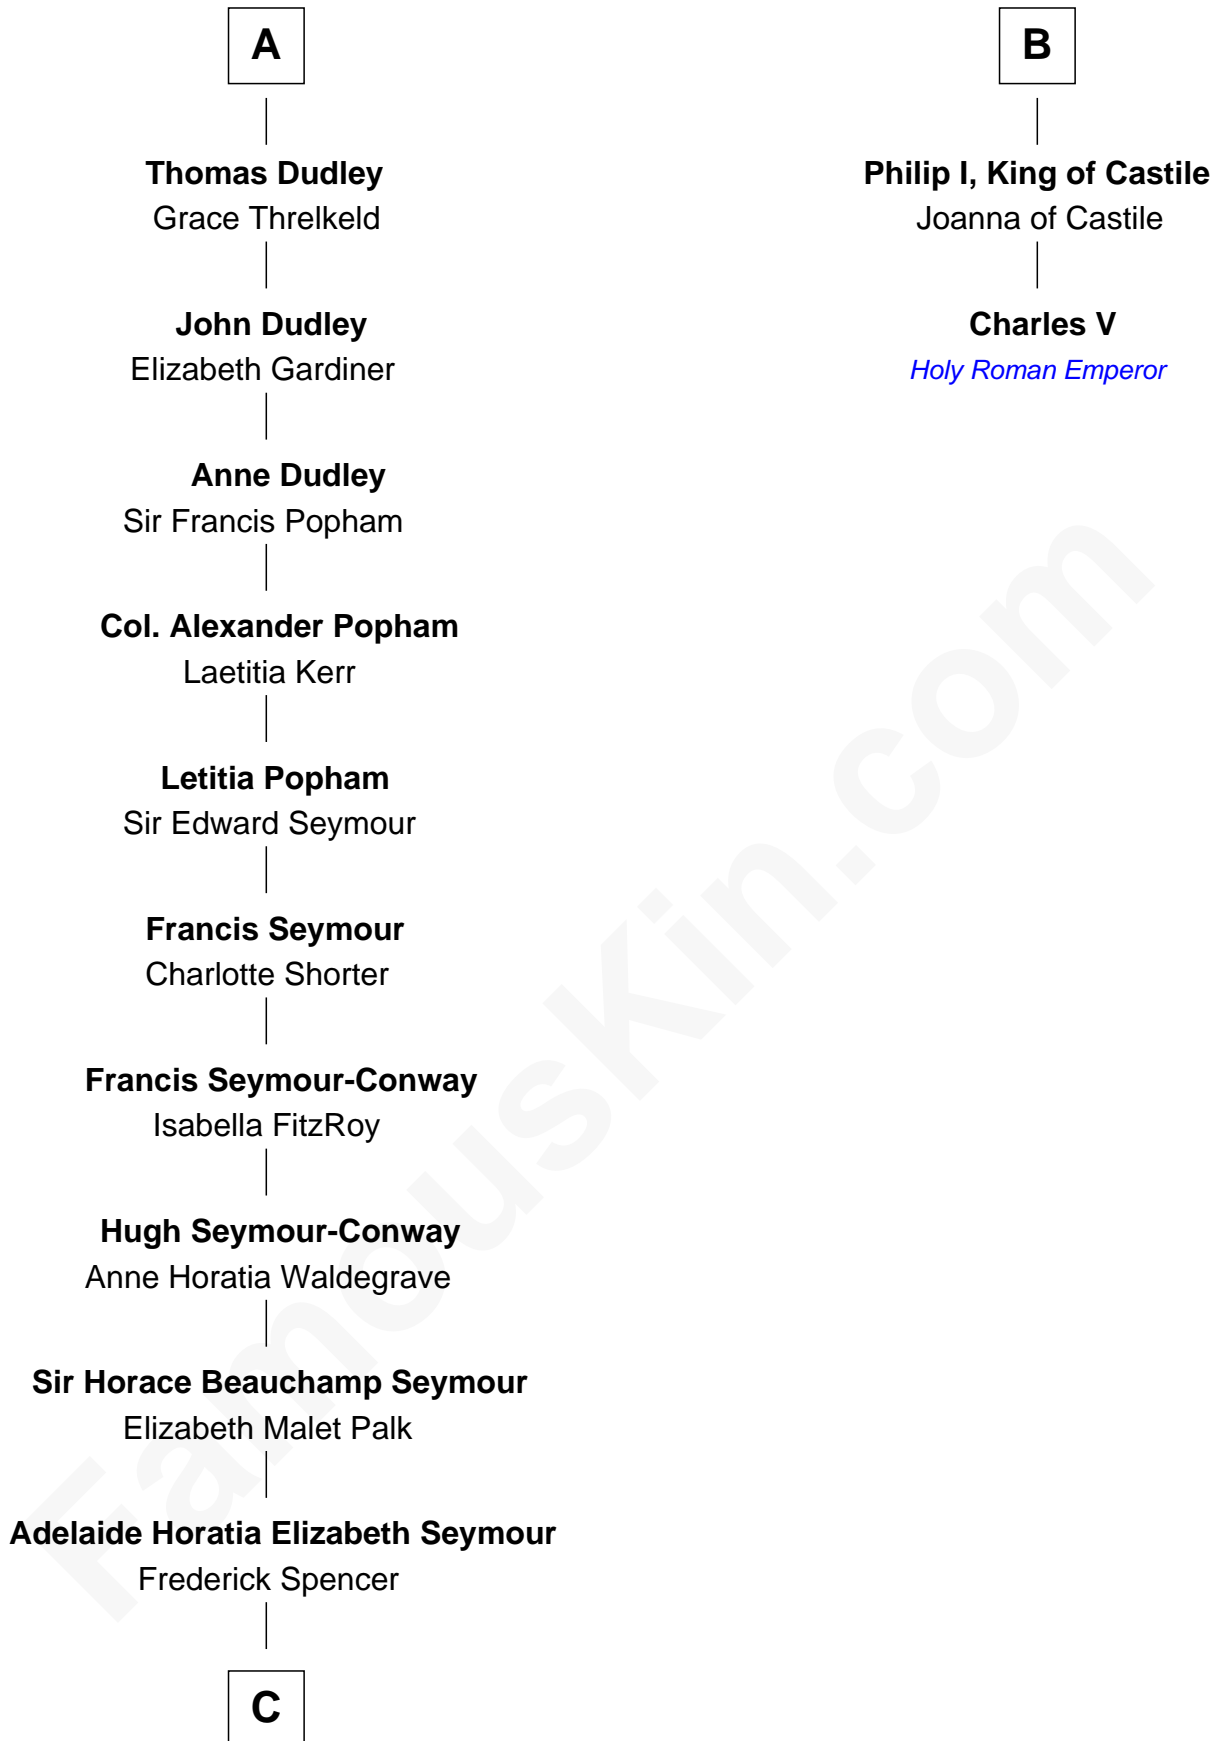

# FamousKin.com Relationship Chart of

**Princess Diana**

*Princess of Wales*

8th cousin 12 times removed of

**Charles V**

*Holy Roman Emperor*

**Edmund Plantagenet**

Blanche of Artois

**C**

—  
**Charles Robert Spencer**

Margaret Baring

—  
**Albert Edward John Spencer**

Cynthia Elinor Beatrix Hamilton

—  
**Edward John Spencer**

Frances Ruth Burke Roche

—  
**Princess Diana**