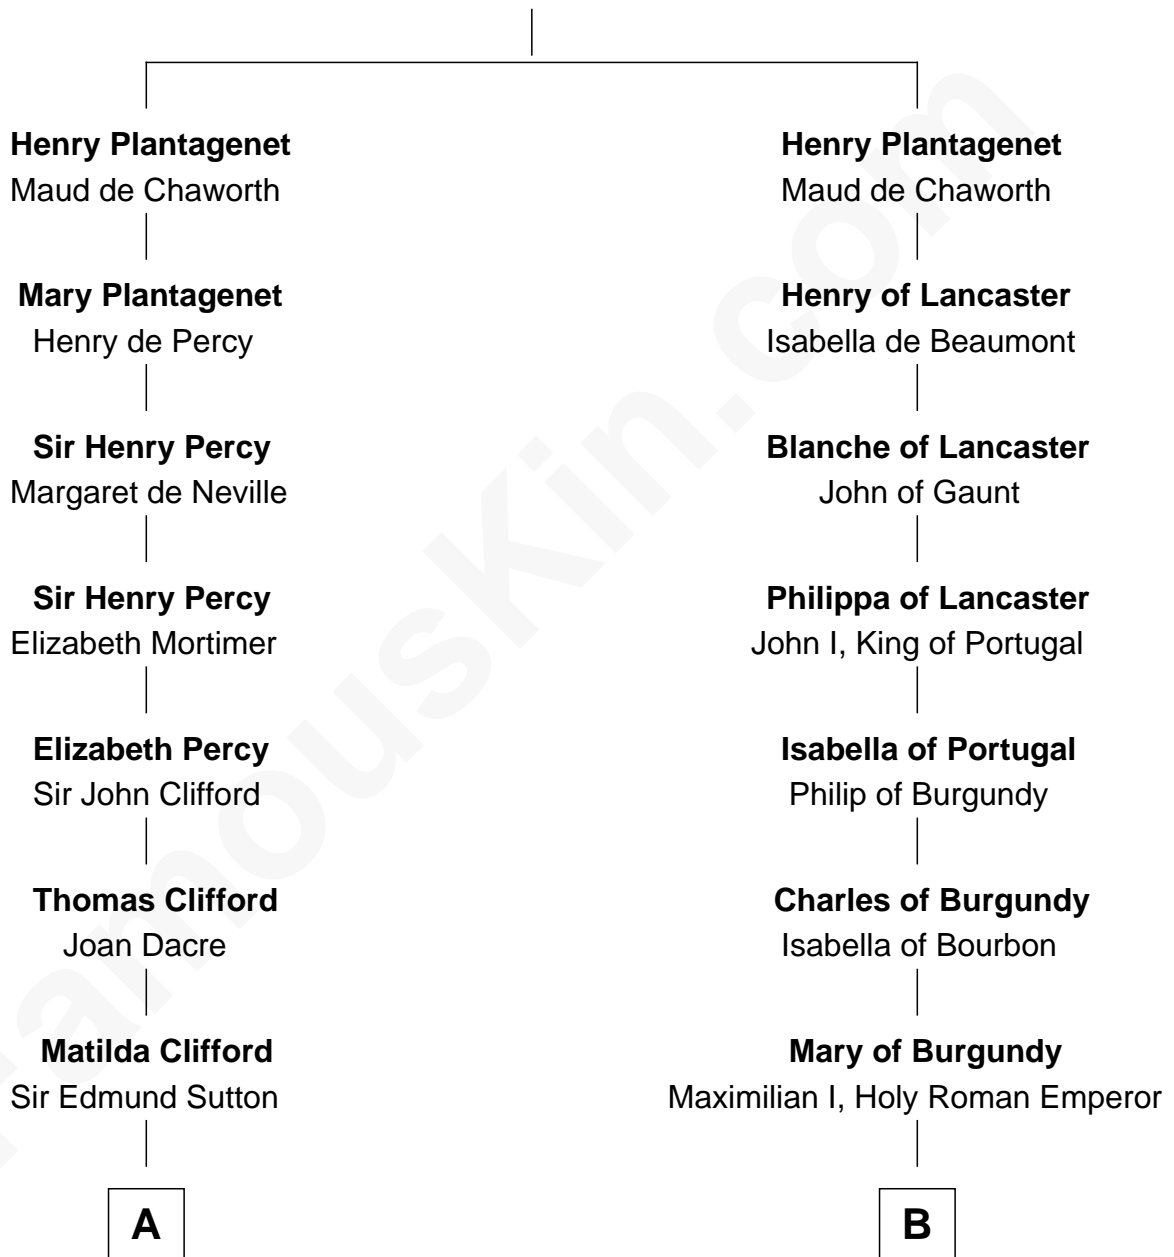

# FamousKin.com Relationship Chart of

**Princess Diana**

*Princess of Wales*

8th cousin 12 times removed of

**Charles V**

*Holy Roman Emperor*

**Edmund Plantagenet**

Blanche of Artois

**C**

—  
**Charles Robert Spencer**

Margaret Baring

—  
**Albert Edward John Spencer**

Cynthia Elinor Beatrix Hamilton

—  
**Edward John Spencer**

Frances Ruth Burke Roche

—  
**Princess Diana**

*Princess of Wales*

FamousKin.com