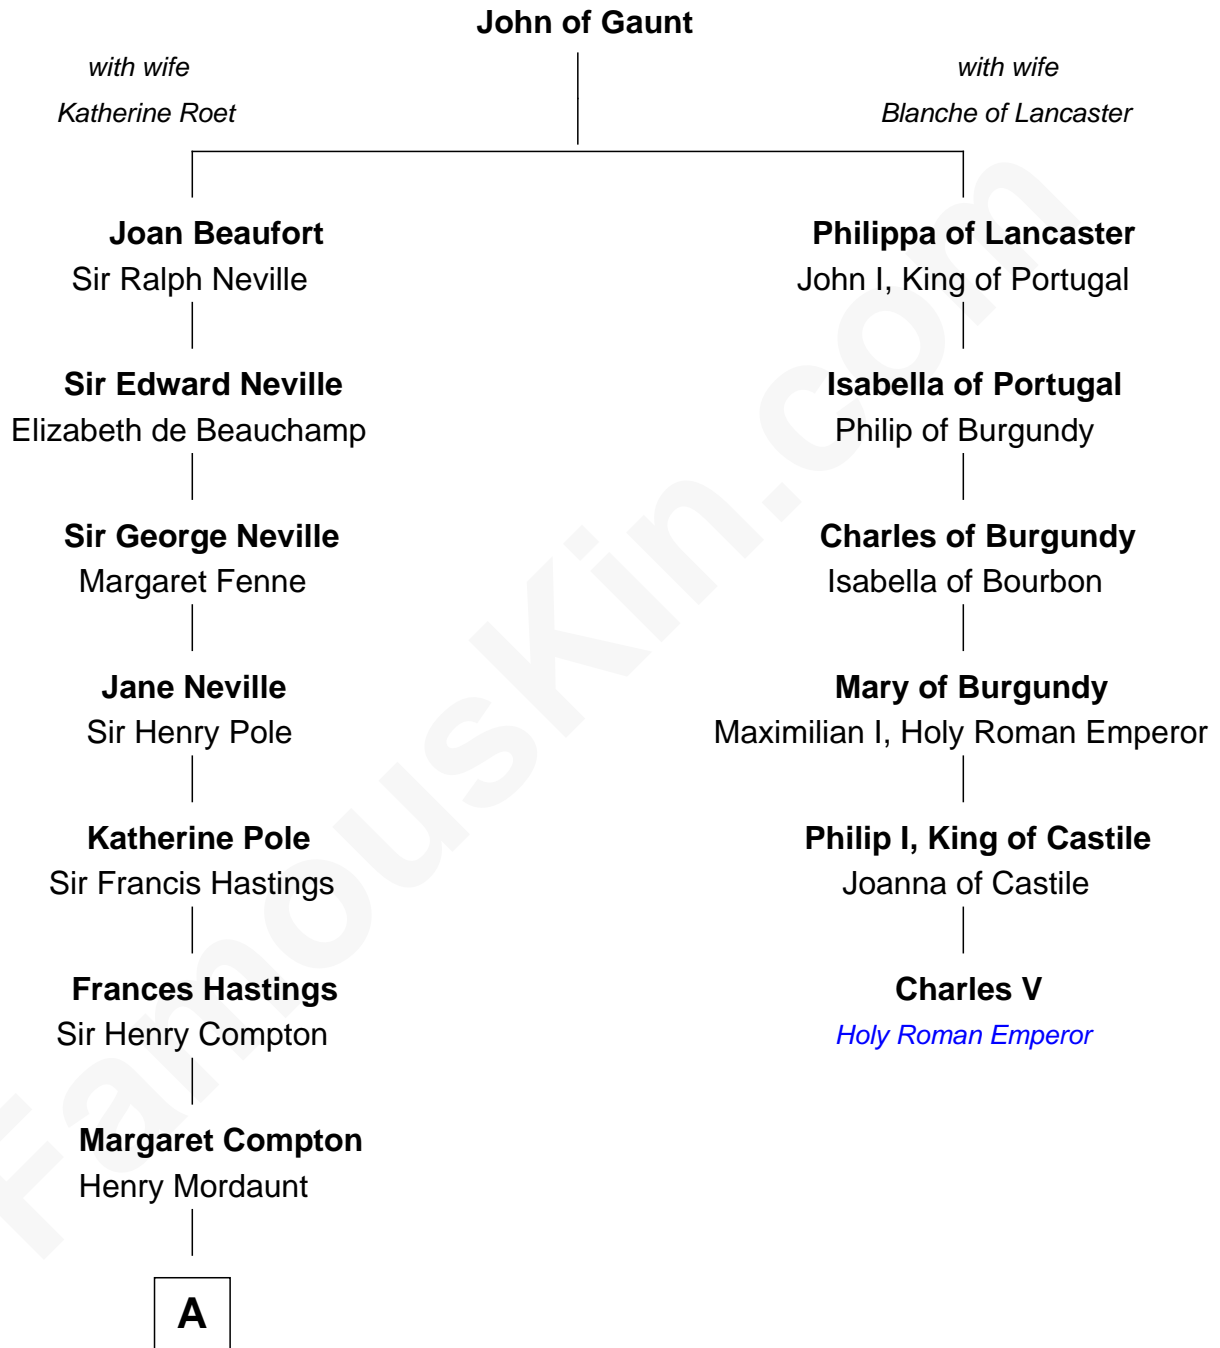

## Relationship Chart of

### Princess Diana

*Princess of Wales*

5th cousin 12 times removed of

**Charles V**  
*Holy Roman Emperor*

**A**

**Sir John Mordaunt**

Elizabeth Howard

**John Mordaunt**