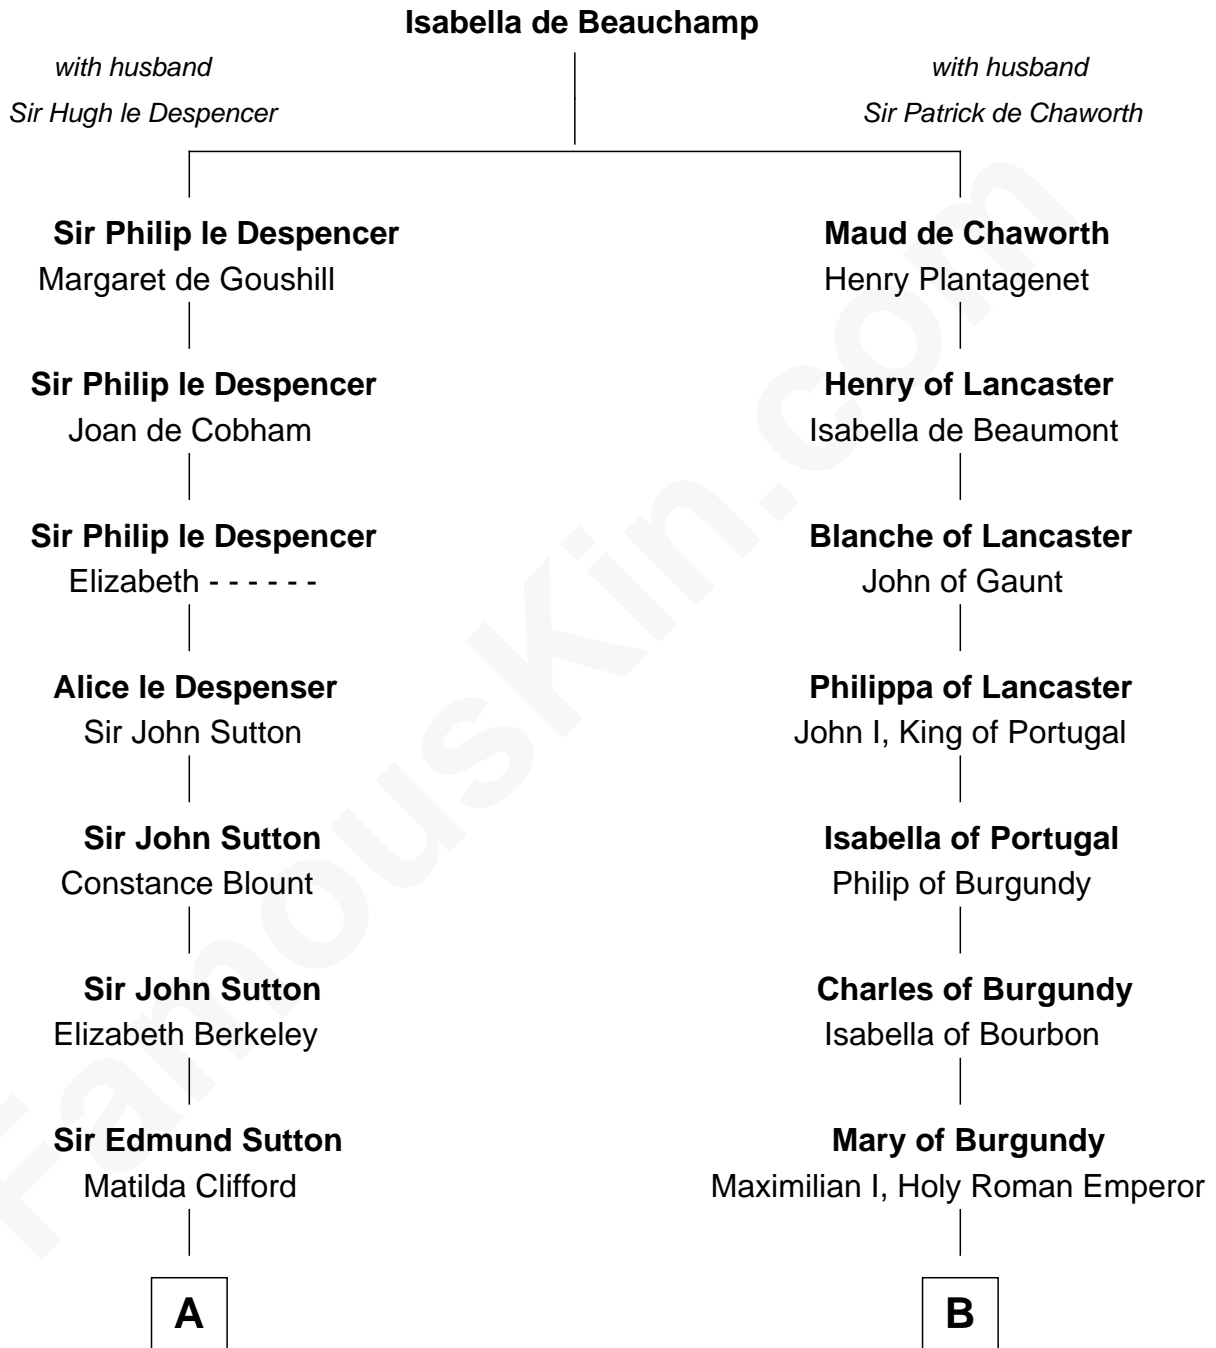

FamousKin.com

Relationship Chart of

Princess Diana

Princess of Wales

8th cousin 12 times removed of

Charles V
Holy Roman Emperor

C

—
Charles Robert Spencer

Margaret Baring

—
Albert Edward John Spencer

Cynthia Elinor Beatrix Hamilton

—
Edward John Spencer

Frances Ruth Burke Roche

—
Princess Diana

Princess of Wales

FamousKin.com