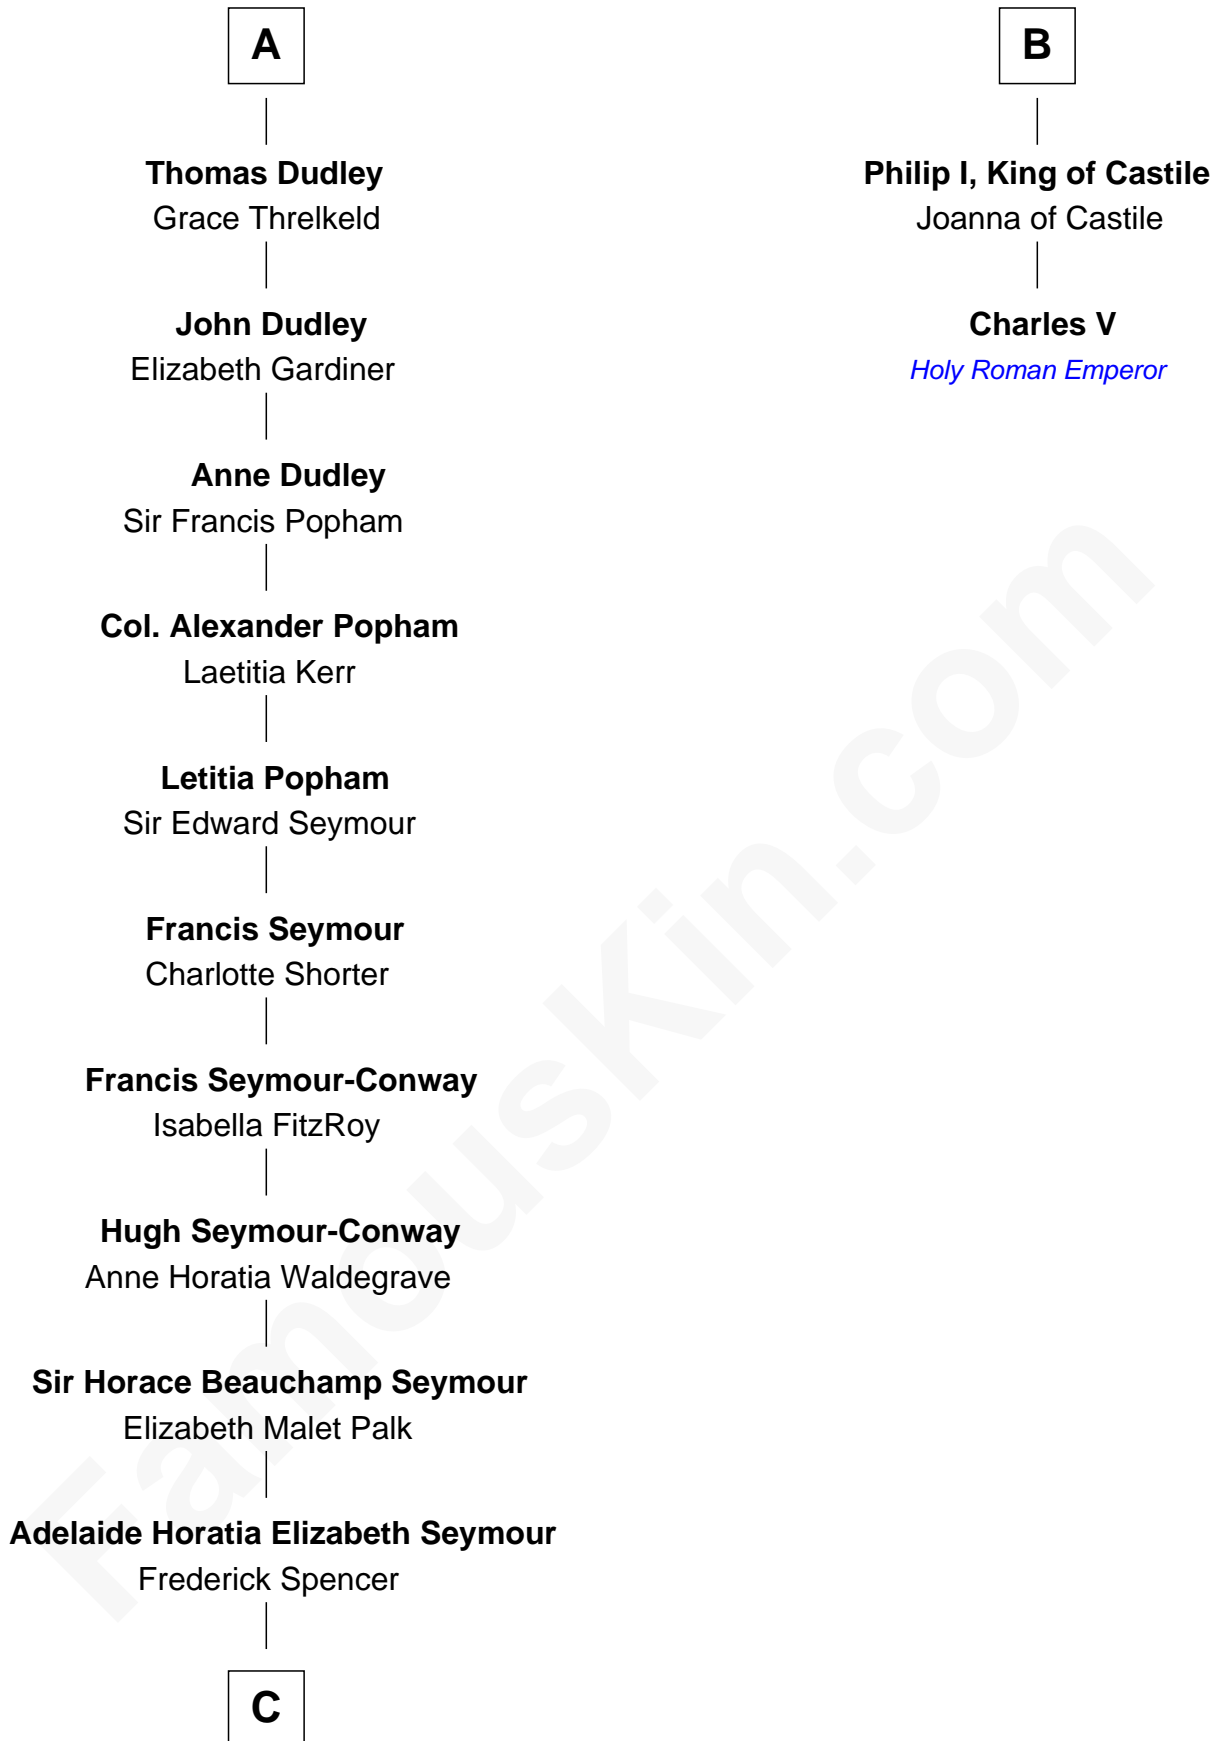

FamousKin.com

Relationship Chart of

Princess Diana

Princess of Wales

8th cousin 12 times removed of

Charles V
Holy Roman Emperor

C

—
Charles Robert Spencer

Margaret Baring

—
Albert Edward John Spencer

Cynthia Elinor Beatrix Hamilton

—
Edward John Spencer

Frances Ruth Burke Roche

—
Princess Diana

Princess of Wales

FamousKin.com